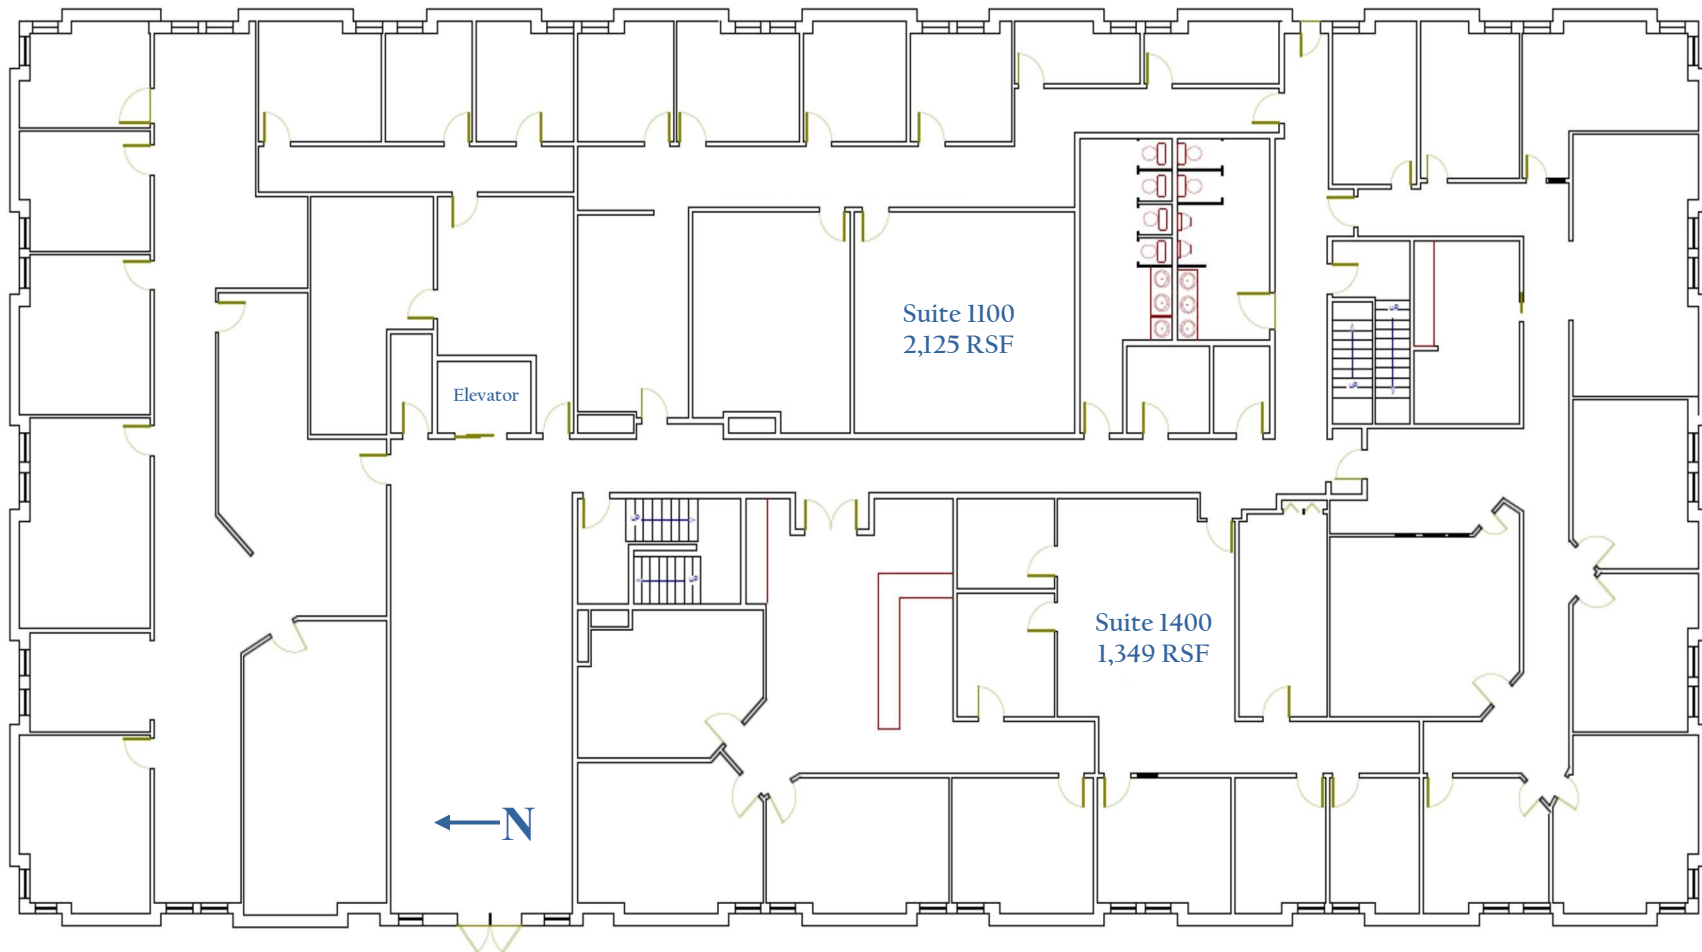

Kenyon Plaza

BUELL

Not for construction use. All dimensions are approximate.

9101 E. Kenyon Avenue, Denver, Colorado 80237 / First Floor

BUELL & COMPANY | 50 South Steele Street, Suite 1000 | Denver, Colorado | 80209 | buellco.com