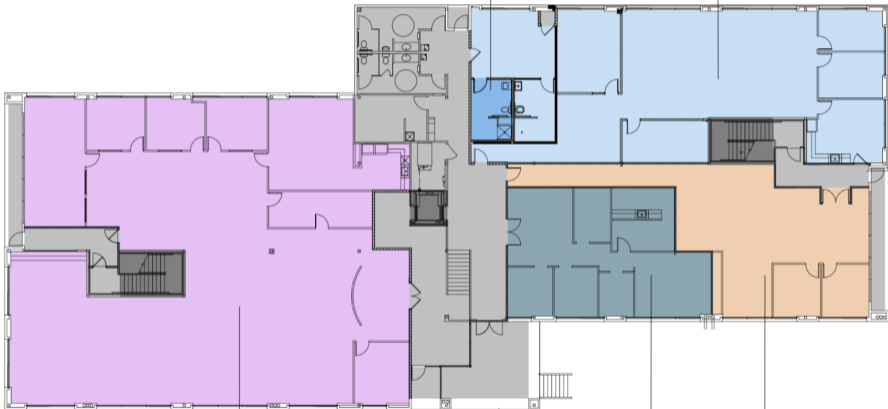

LEASED

Add-on 1.0
Suite 200a
174 RSF
144 USF

AVAILABLE

Factor: 1.2071
Suite 200
3,510 RSF
2,908 USF

AVAILABLE

Factor: 1.2071
Suite 100
6,847 RSF
5,672 USF

AVAILABLE

Factor: 1.2071
Suite 222
1,521 RSF
1,260 USF

Factor: 1.2071
Suite 210
1,829 RSF
1,515 USF

LEASED