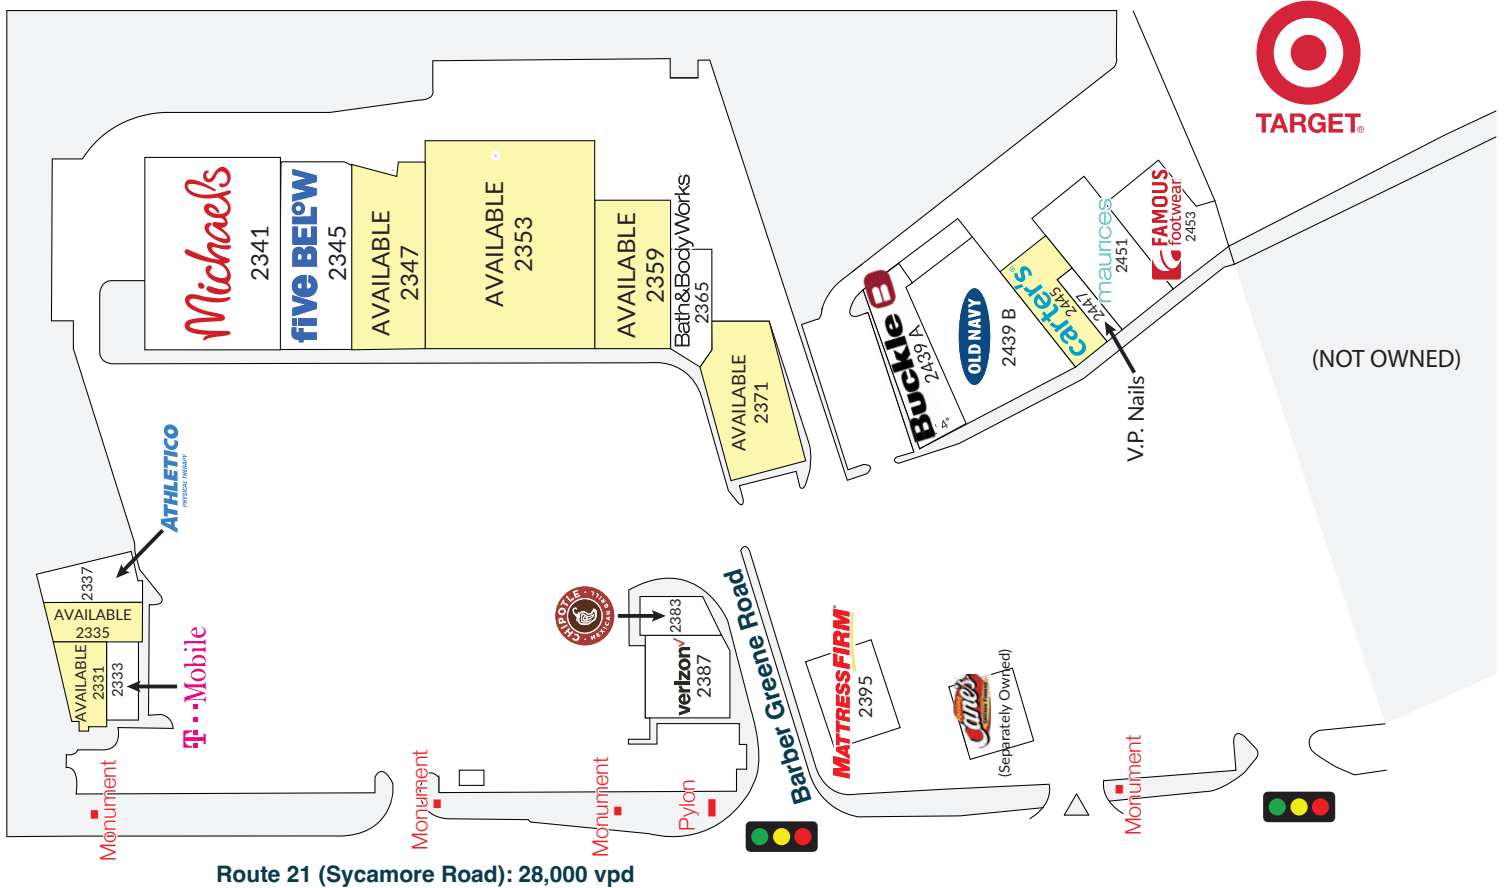

Oakland Place

Route 21 (Sycamore Road): 28,000 vpd

SPACE	TENANT	SIZE	SPACE	TENANT	SIZE
2331	Available	2,951	2371	Available	9,121
2337	Athletico	3,965	2383	Chipotle	2,258
2333	T-Mobile	2,005	2385-2389	Verizon Wireless	4,548
2335	Available	2,306	2395	Mattress Firm	5,000
2341	Michael's	20,341	2439 A	Buckle	7,170
2345	Five Below	9,003	2439 B	Old Navy	12,501
2347	Available	11,833	2445	Carter's (LO)	4,853
2353	Available	28,060	2447	VP Nails	1,250
2359	Available	9,290	2451	Maurices	7,800
2365	Bath & Body Works	3,500	2453	Famous Footwear	6,650
				Total GLA	157,889