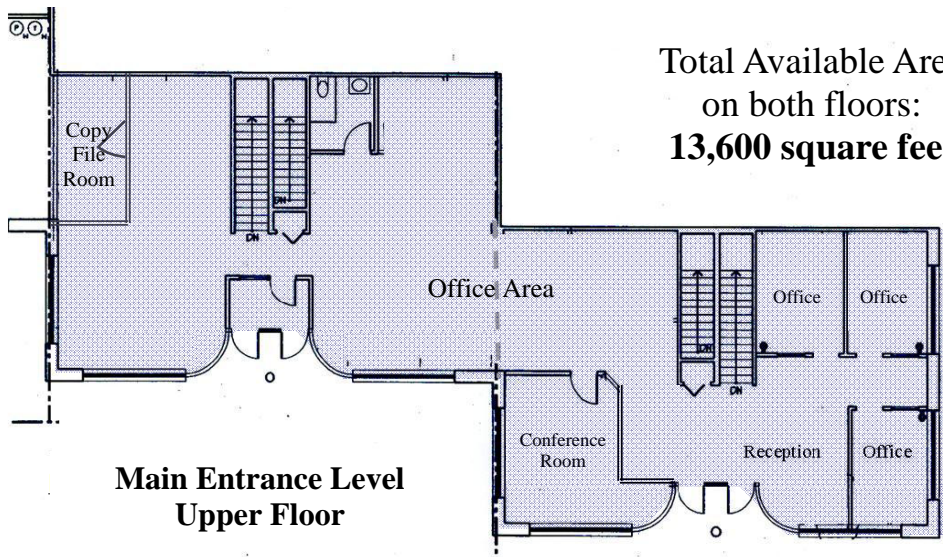

1451 Concord Street (Rte. 126); Framingham, MA

Total Available Area
on both floors:
13,600 square feet