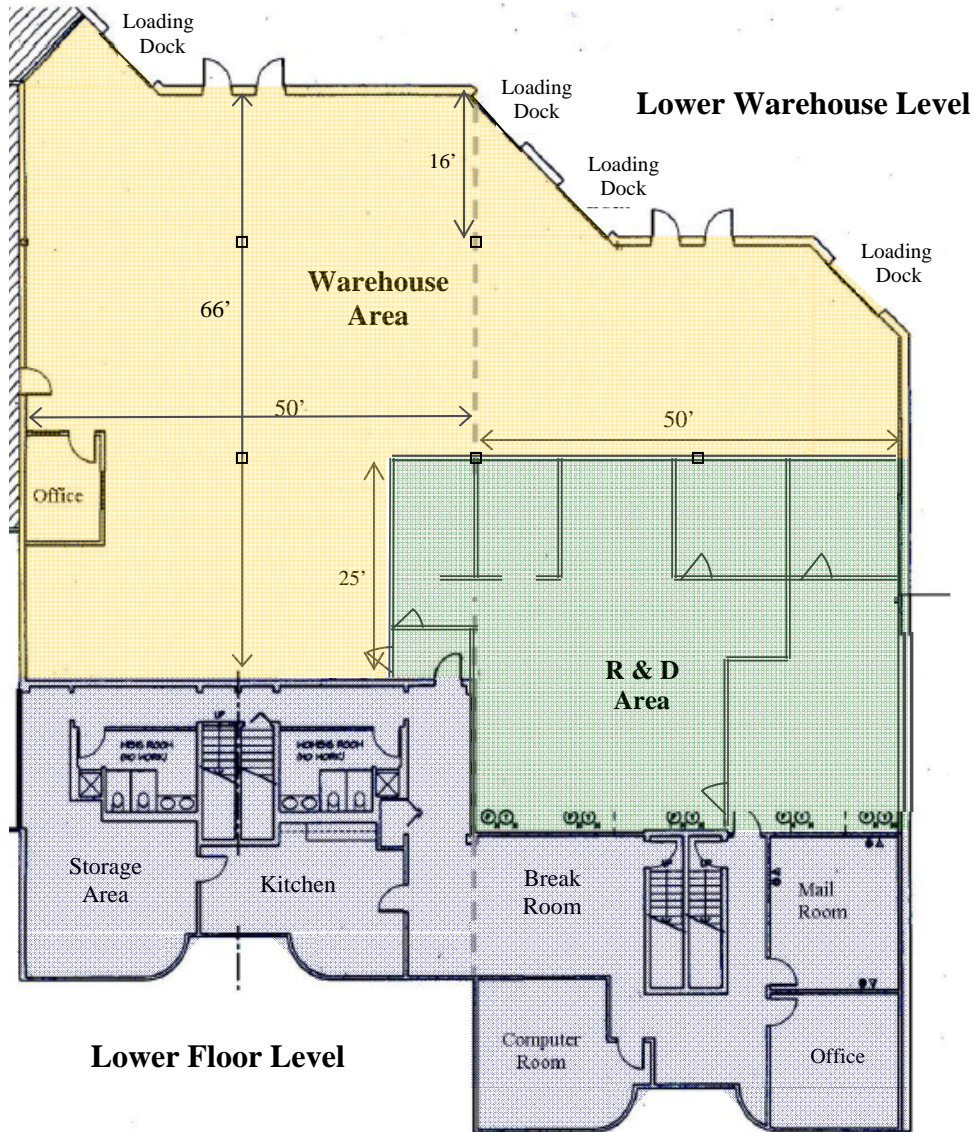

1451 Concord Street (Rte. 126); Framingham, MA

Total Available Area
on both floors:
13,600 square feet