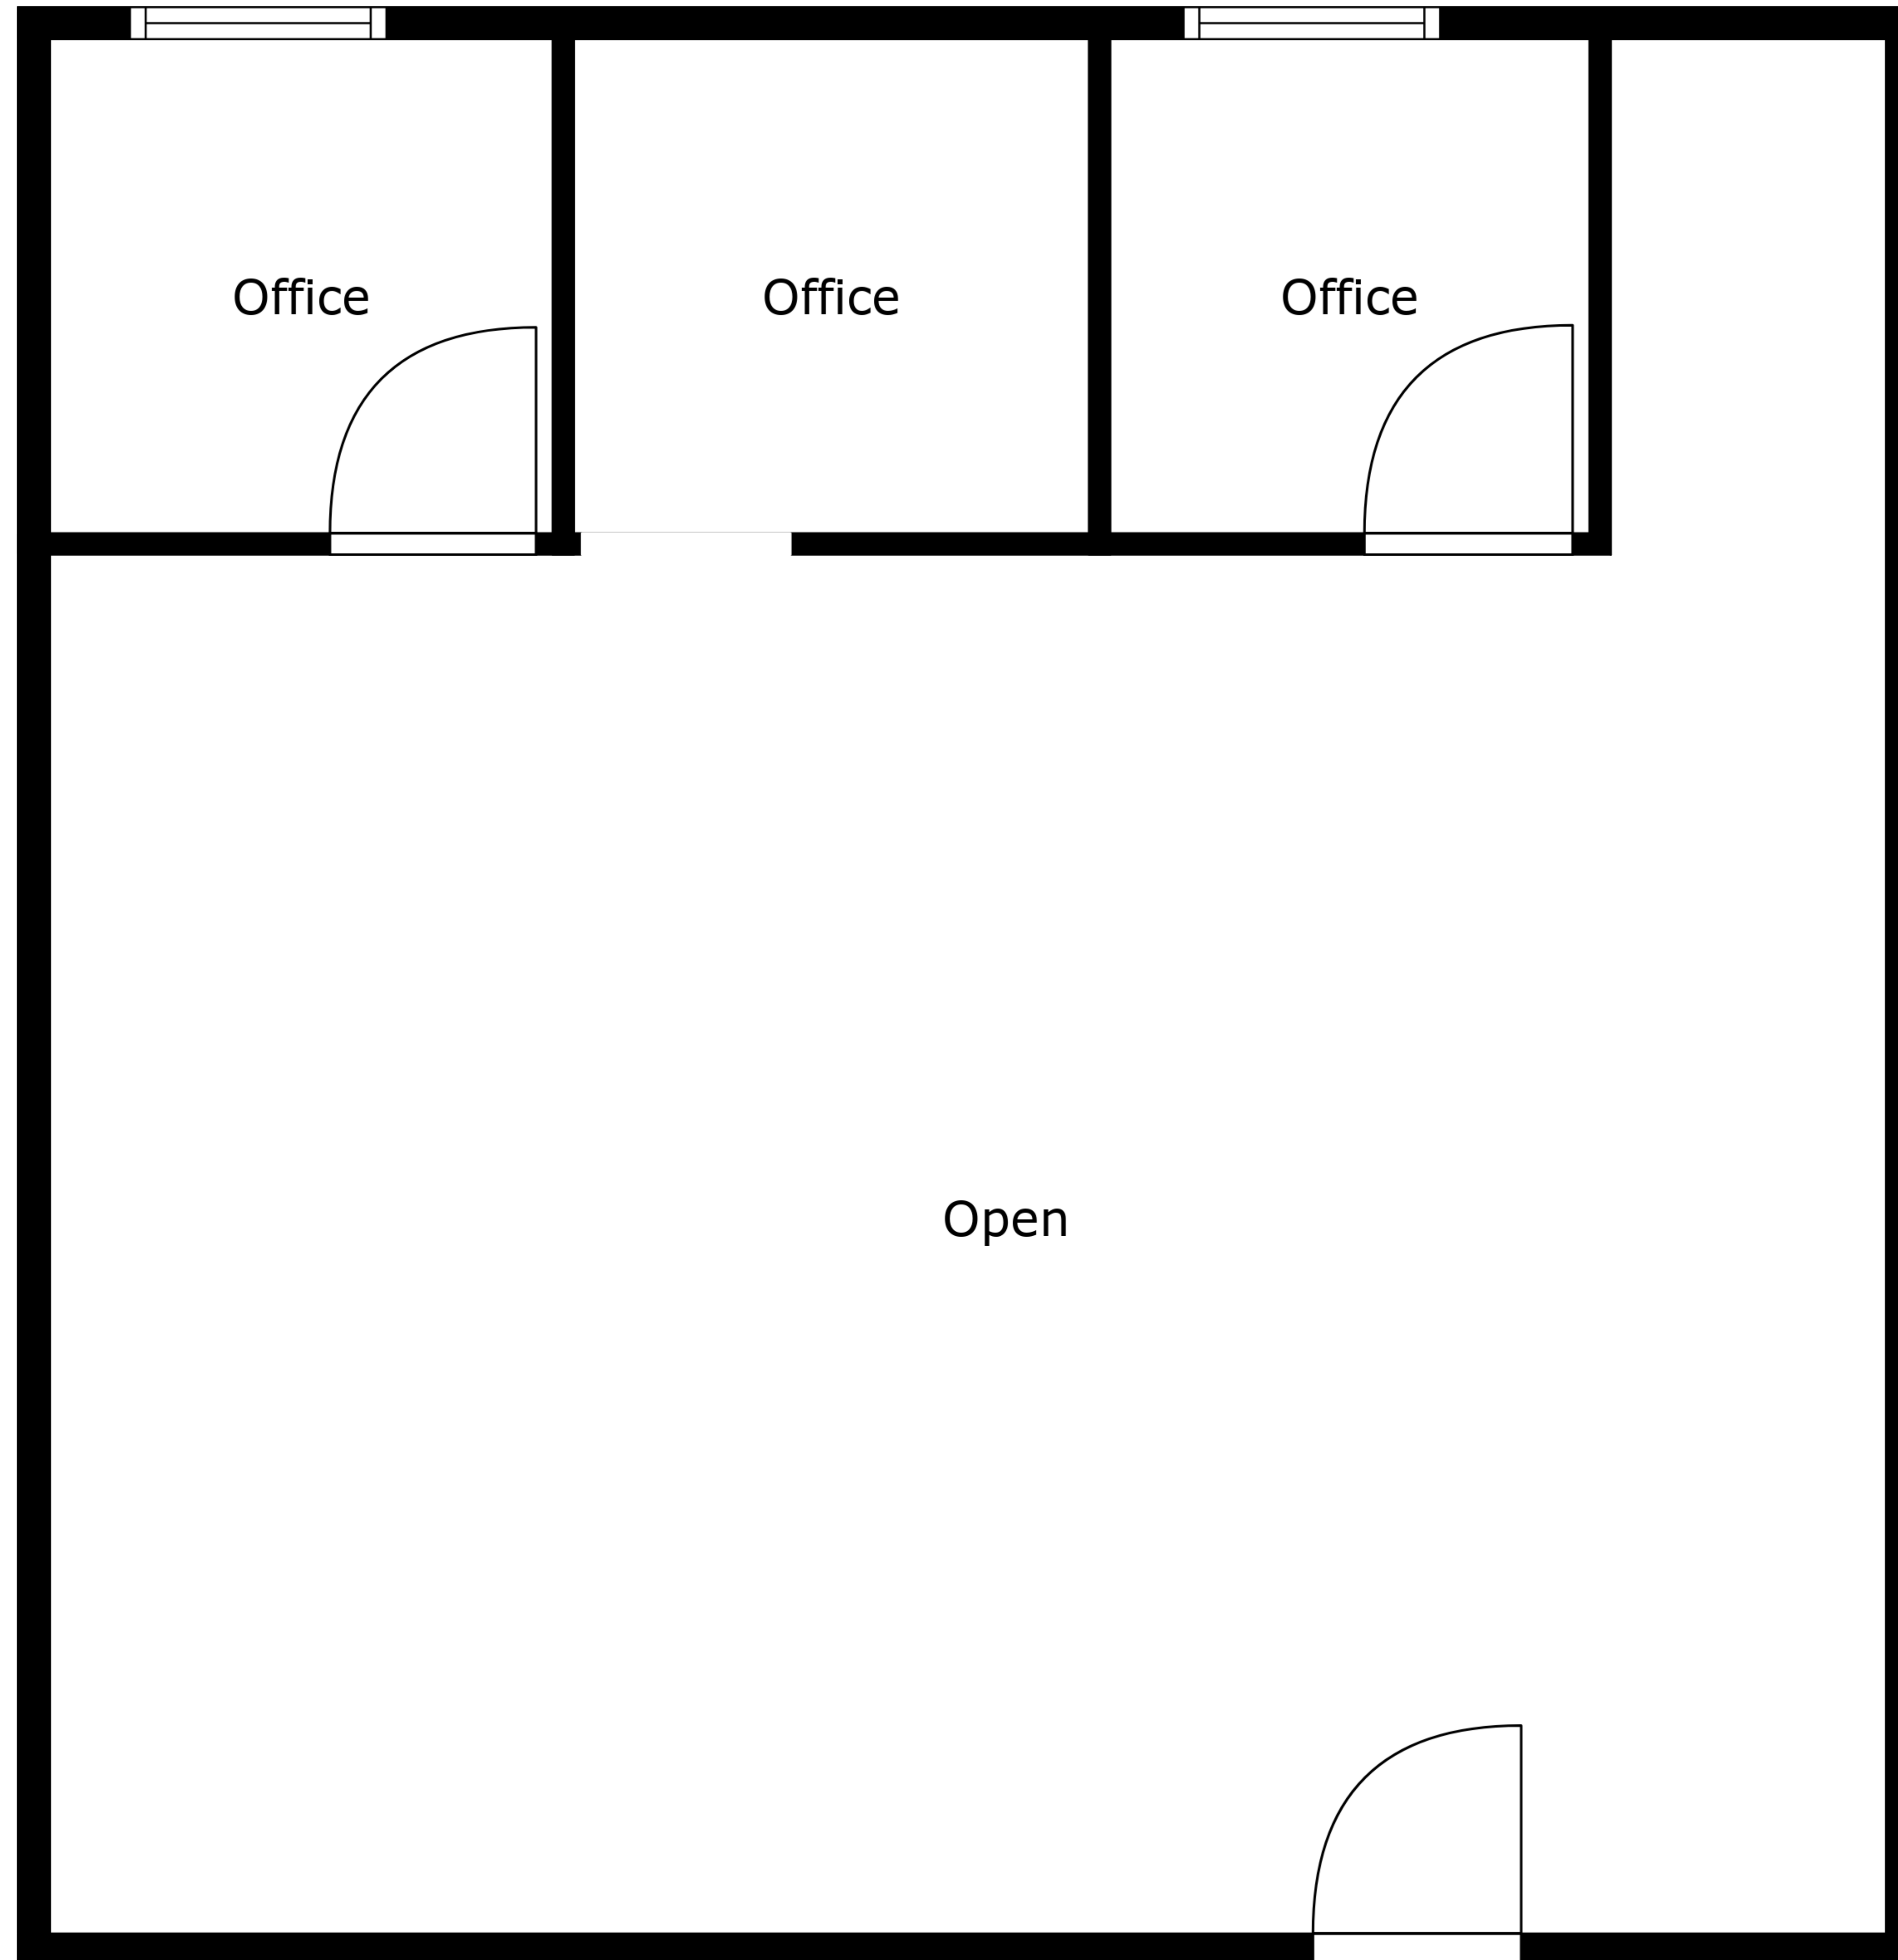

130 Tech Drive Sanford, Fl 32771- Warehouse Office

130 Tech Drive Sanford, Fl 32771- Warehouse Office