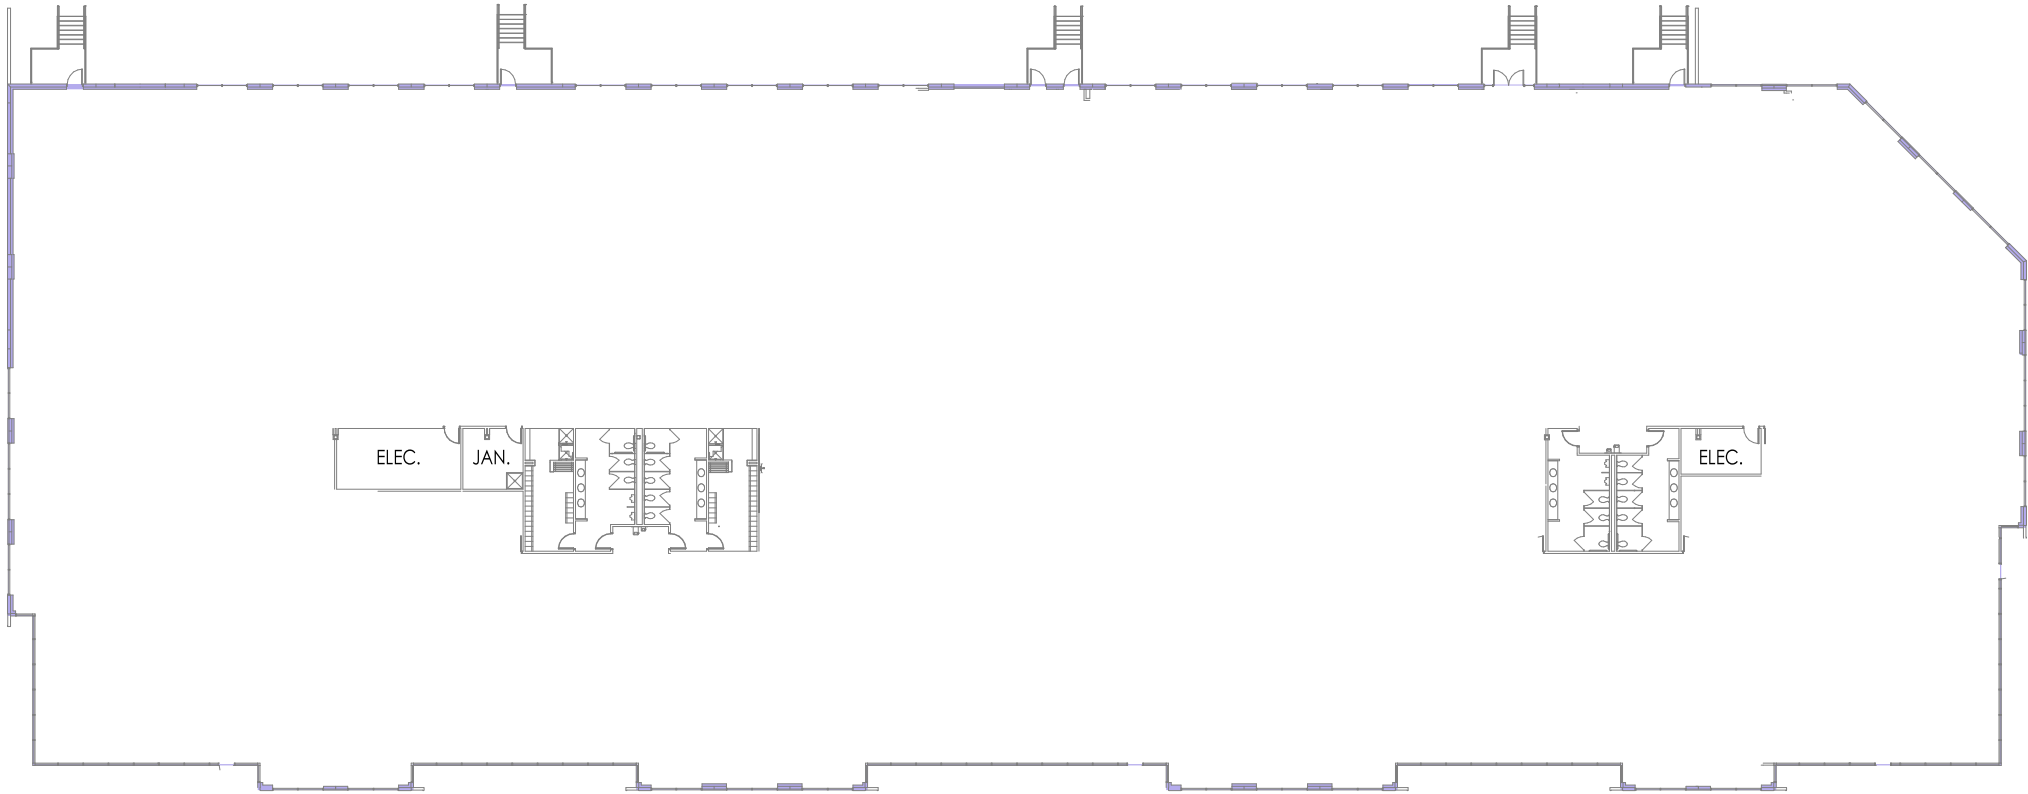

FLOOR PLAN

RESEARCH PARK 3

12515 RESEARCH BLVD, BLDG 3, AUSTIN, TX 78759

55,388 SF

Shell layout

FOR MORE INFORMATION, CONTACT:

KEVIN GRANGER
Executive Managing Director
+1 512 814 3403
kevin.granger@cushwake.com