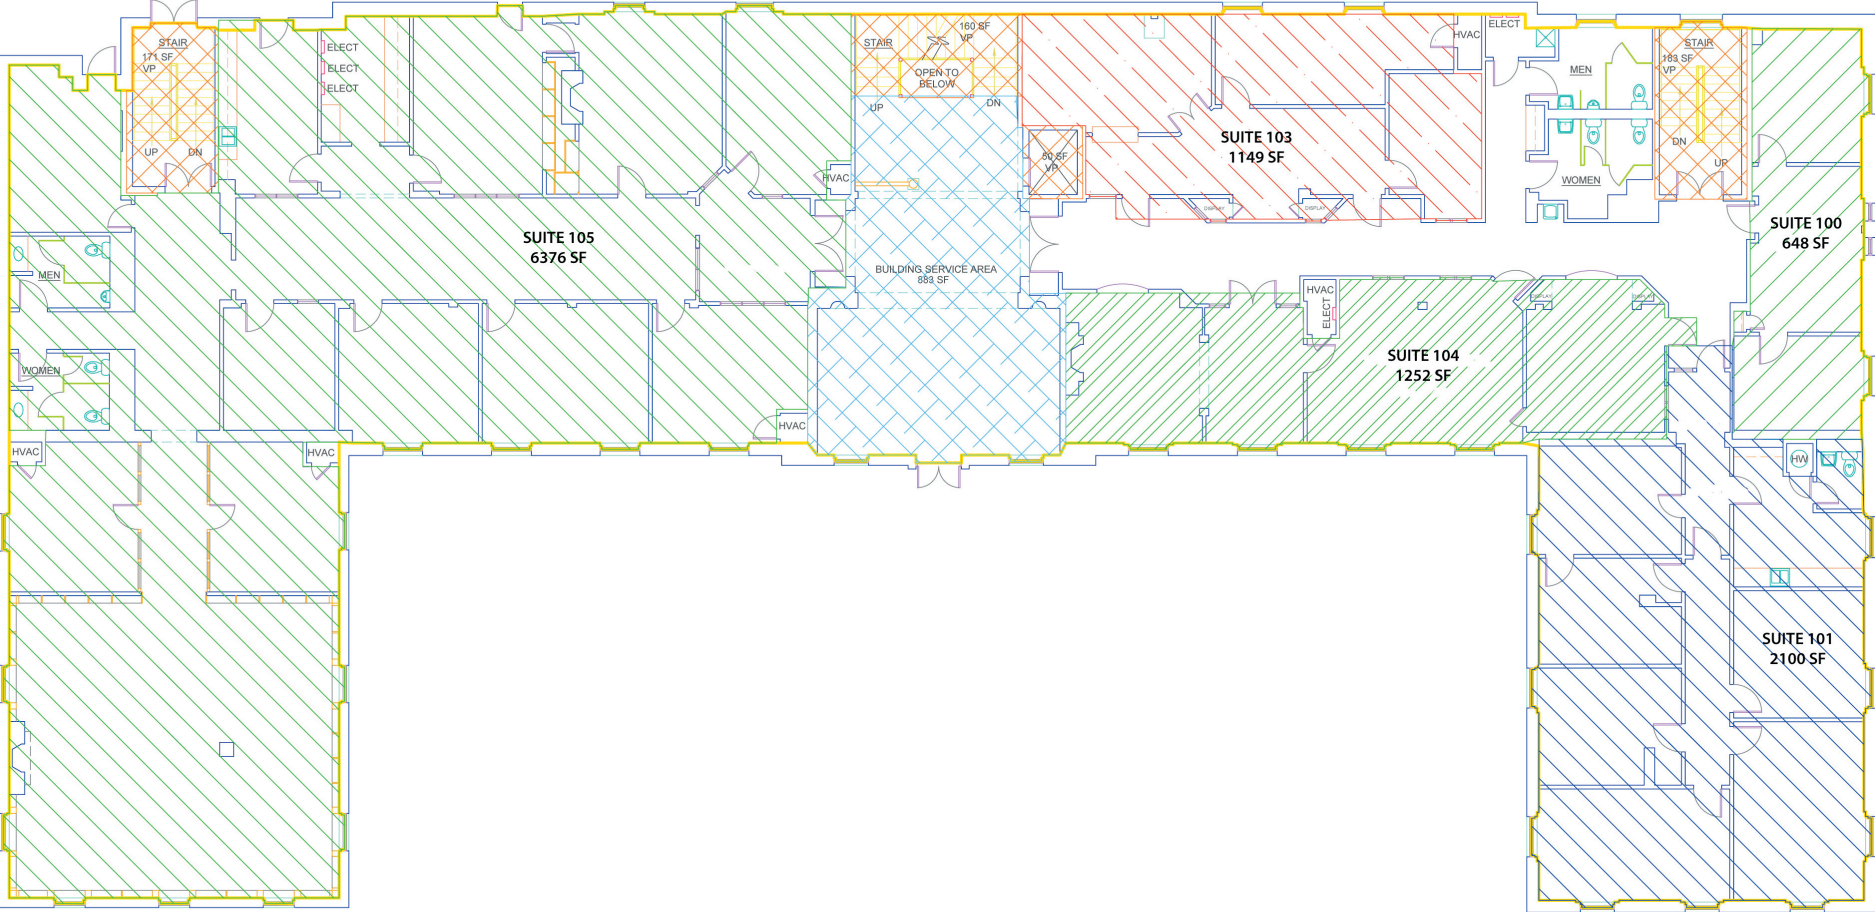

# First Floor - Floor Plan

FIRST FLOOR PLAN

SCALE: 1/8" = 1'-0"