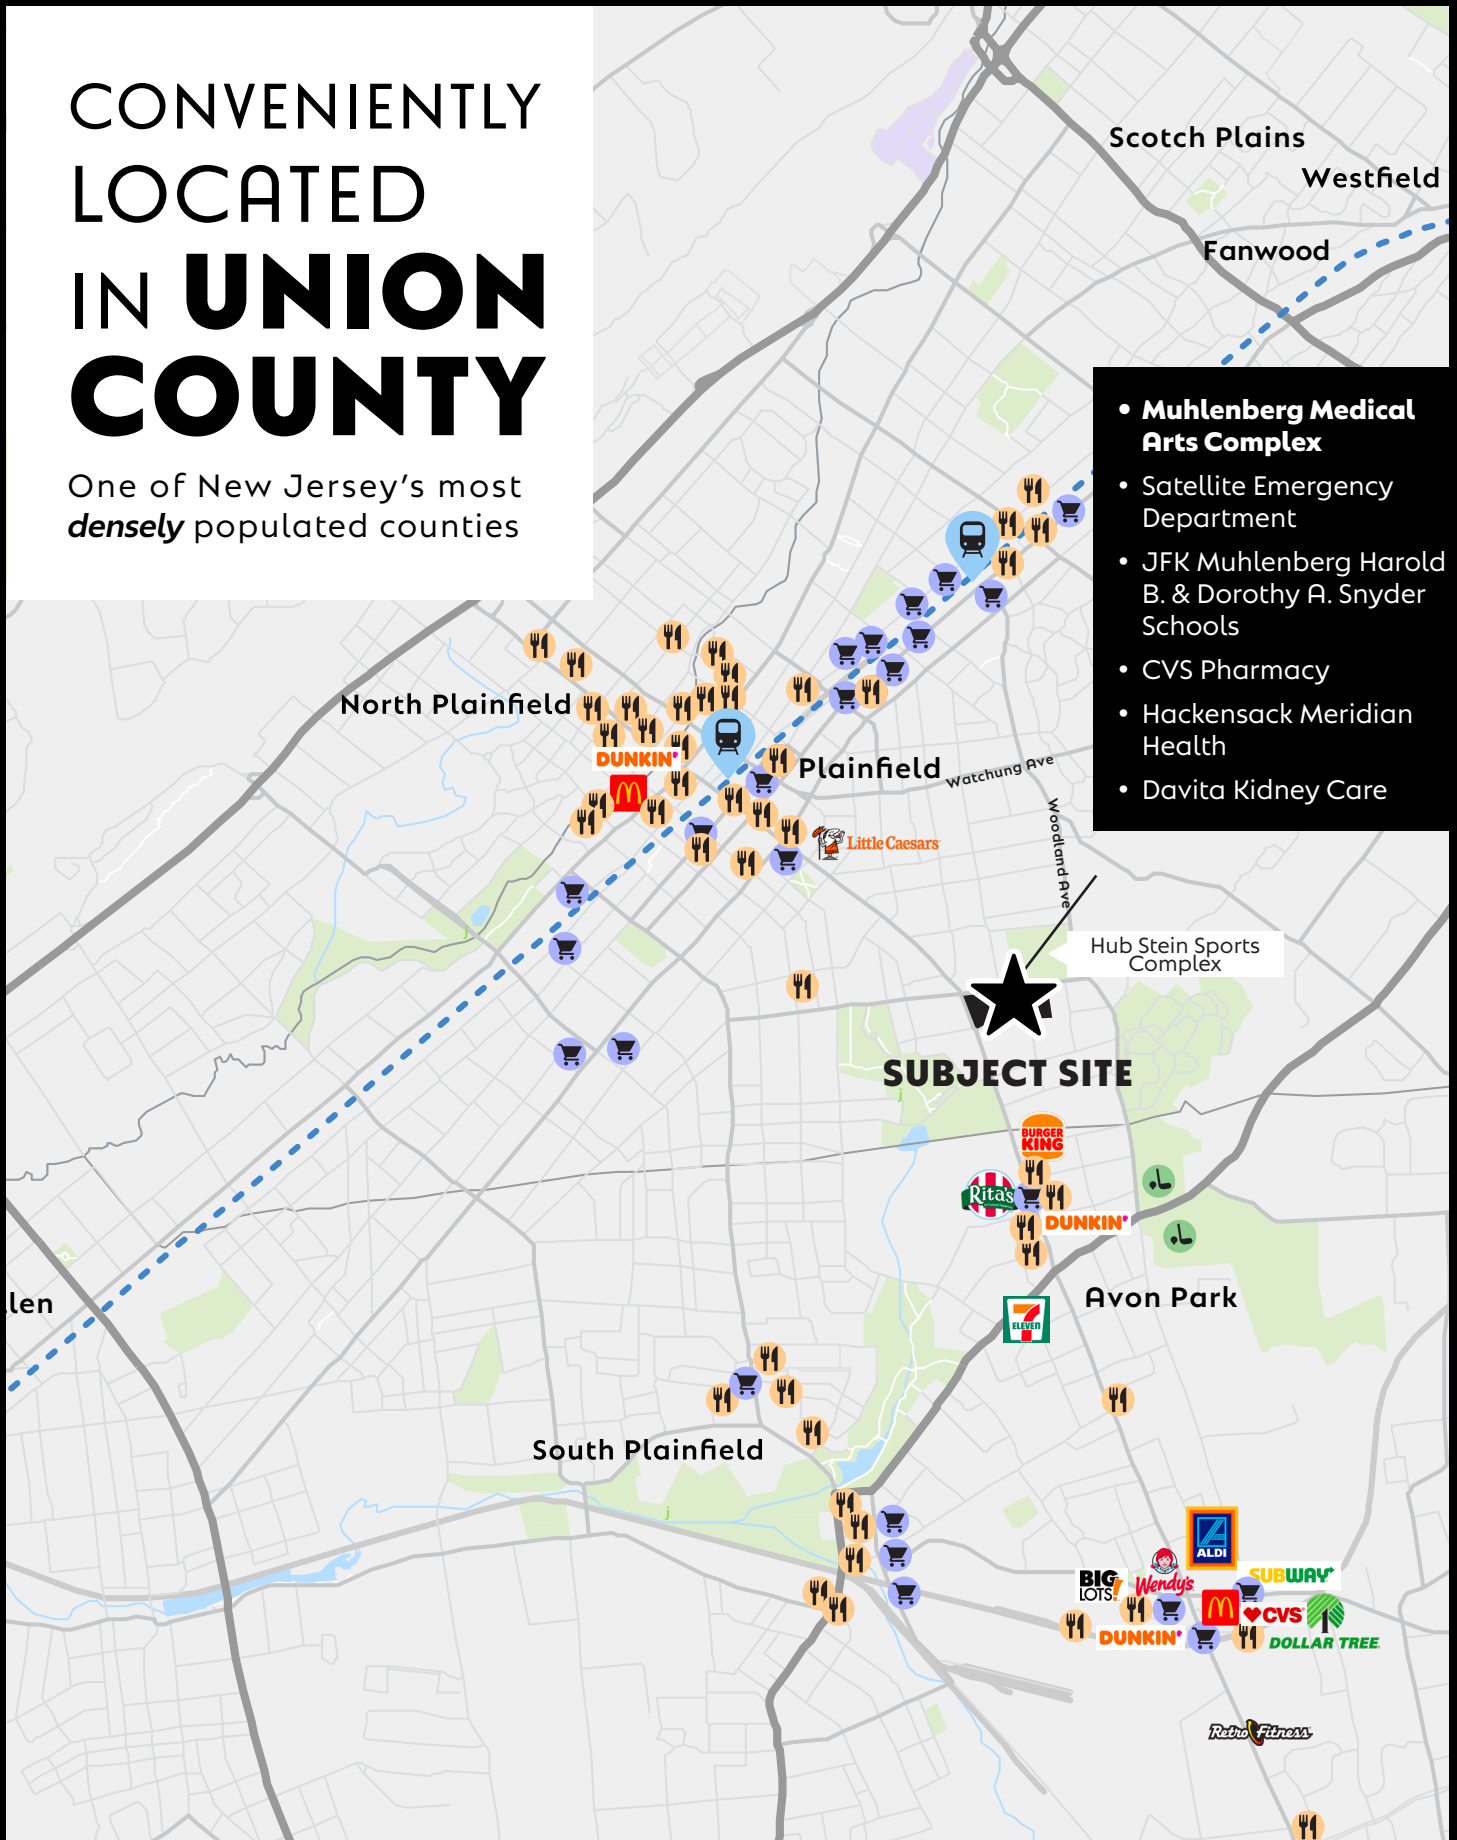

MUHLENBERG MEDICAL ARTS COMPLEX

CONSTRUCTION UNDERWAY

1280 RANDOLPH RD. PLAINFIELD NJ

Clover
Realty
Group

20K SF PREMIUM SPACE REMAINING

Suggested Uses:

- Primary Care
- Adult Medical Daycare
- Ophthalmology
- Oncology/Cancer Care
- Women's Health-OB/GYN
- Chiropractic Care
- Physical Therapy
- Laboratory Services and More!

Your Neighbors:

- Ambulatory Surgery Center (Under Construction)
- Assisted Living Facility (Under Construction)
- Senior Healthcare Services (Under Construction)

CONVENIENTLY LOCATED IN **UNION** **COUNTY**

One of New Jersey's most *densely* populated counties

- Muhlenberg Medical Arts Complex
- Satellite Emergency Department
- JFK Muhlenberg Harold B. & Dorothy A. Snyder Schools
- CVS Pharmacy
- Hackensack Meridian Health
- Davita Kidney Care