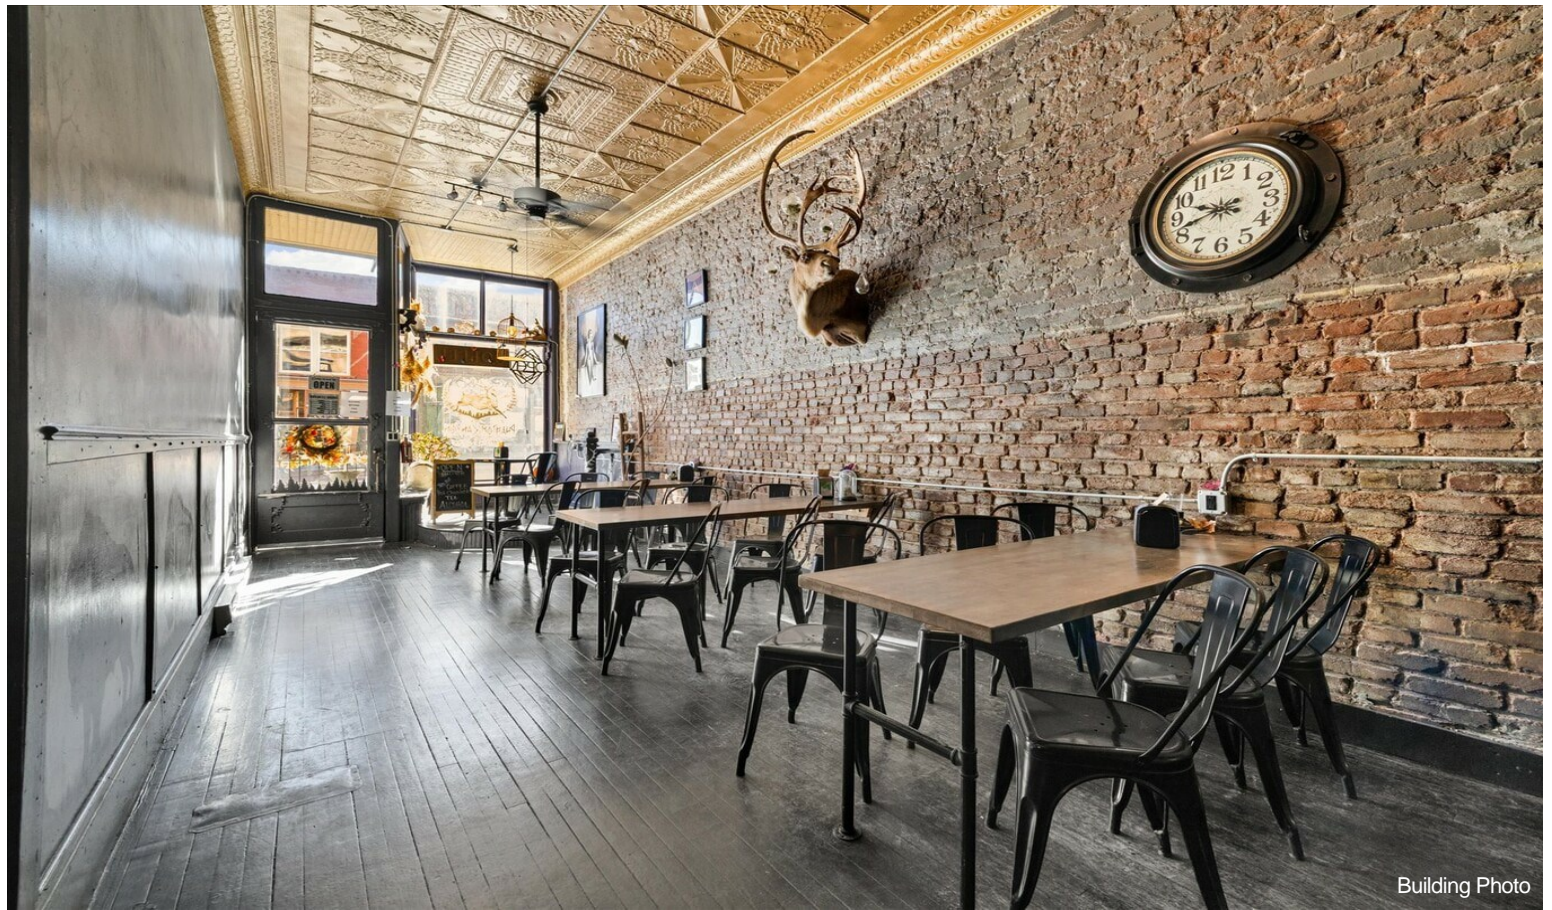

\$2,225,000

This 7,300 square foot commercial building is as unique as you can get! Fully operational as a boutique hotel with 7 guest rooms, event venue, gift shop & coffee shop! This fantastic commercial building is located in the historic mountain town of Victor, Colorado that is rich in mining history! This building, once a brothel & casino in Victor's prime, has been completely renovated and is a fully functioning commercial building in the heart of the historic district! This singular building has four sources of income, and they are all turn key ready for you! Roof redone in 2024, sewage main & water main replaced 2018. Call to schedule a showing today!...

Photo virtually altered for twilight and what inside could look like with a store

Building Photo

Property Photos

Property Photos

Building Photo

Building Photo

Property Photos

Building Photo

Property Photos

Building Photo

Building Photo

Property Photos

Building Photo

Building Photo

Property Photos

Building Photo

Building Photo

Property Photos

Property Photos

Building Photo

Building Photo

Property Photos

Property Photos

SIZES AND DIMENSIONS ARE APPROXIMATE, ACTUAL MAY VARY.