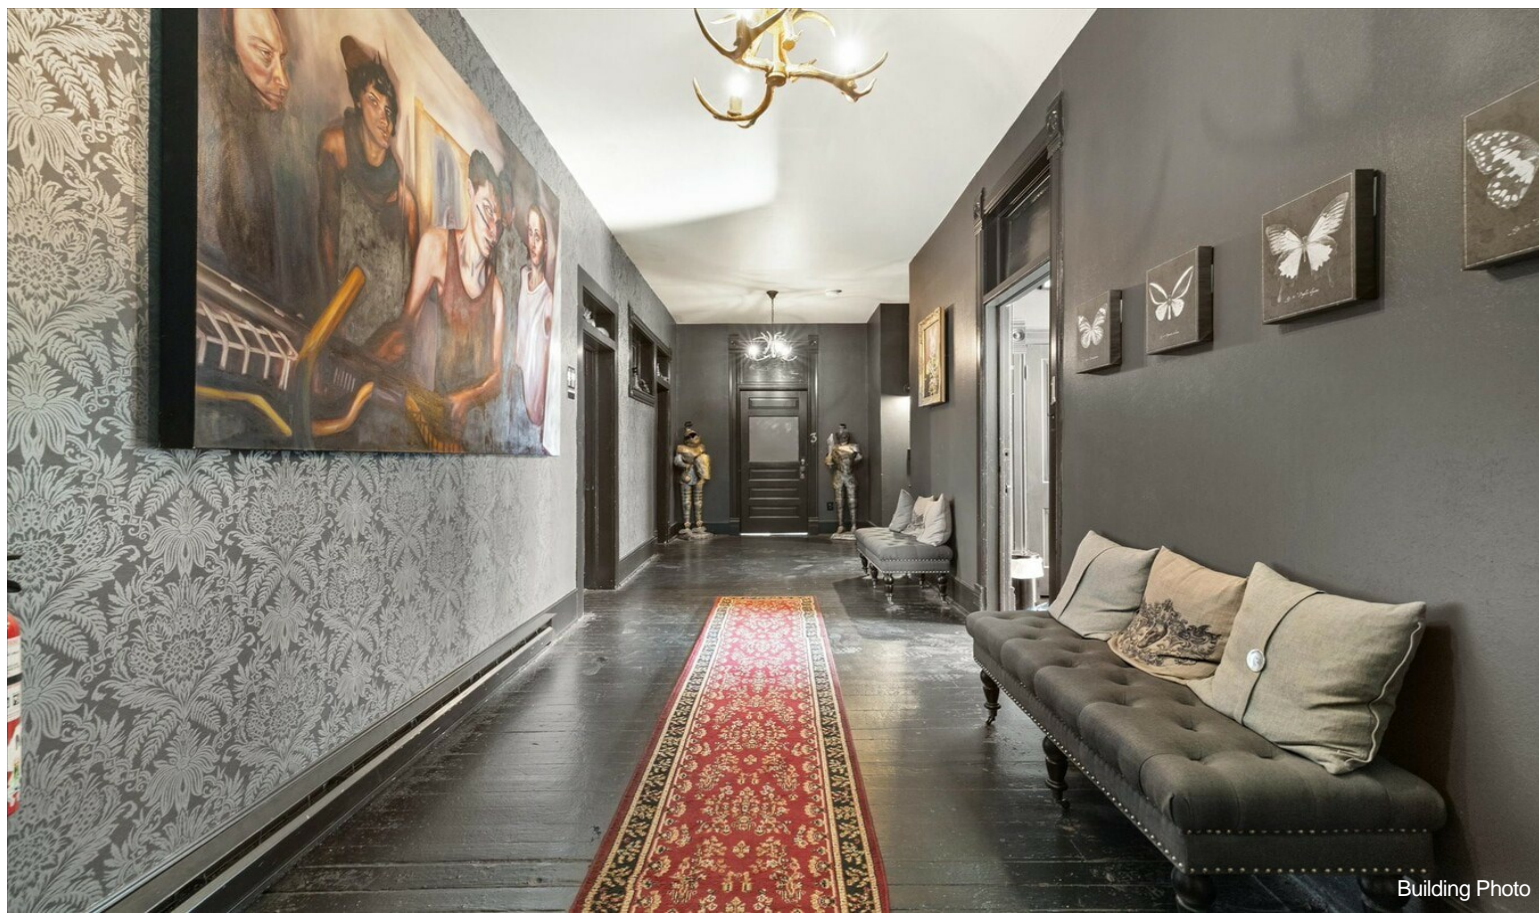

Property Photos

Building Photo