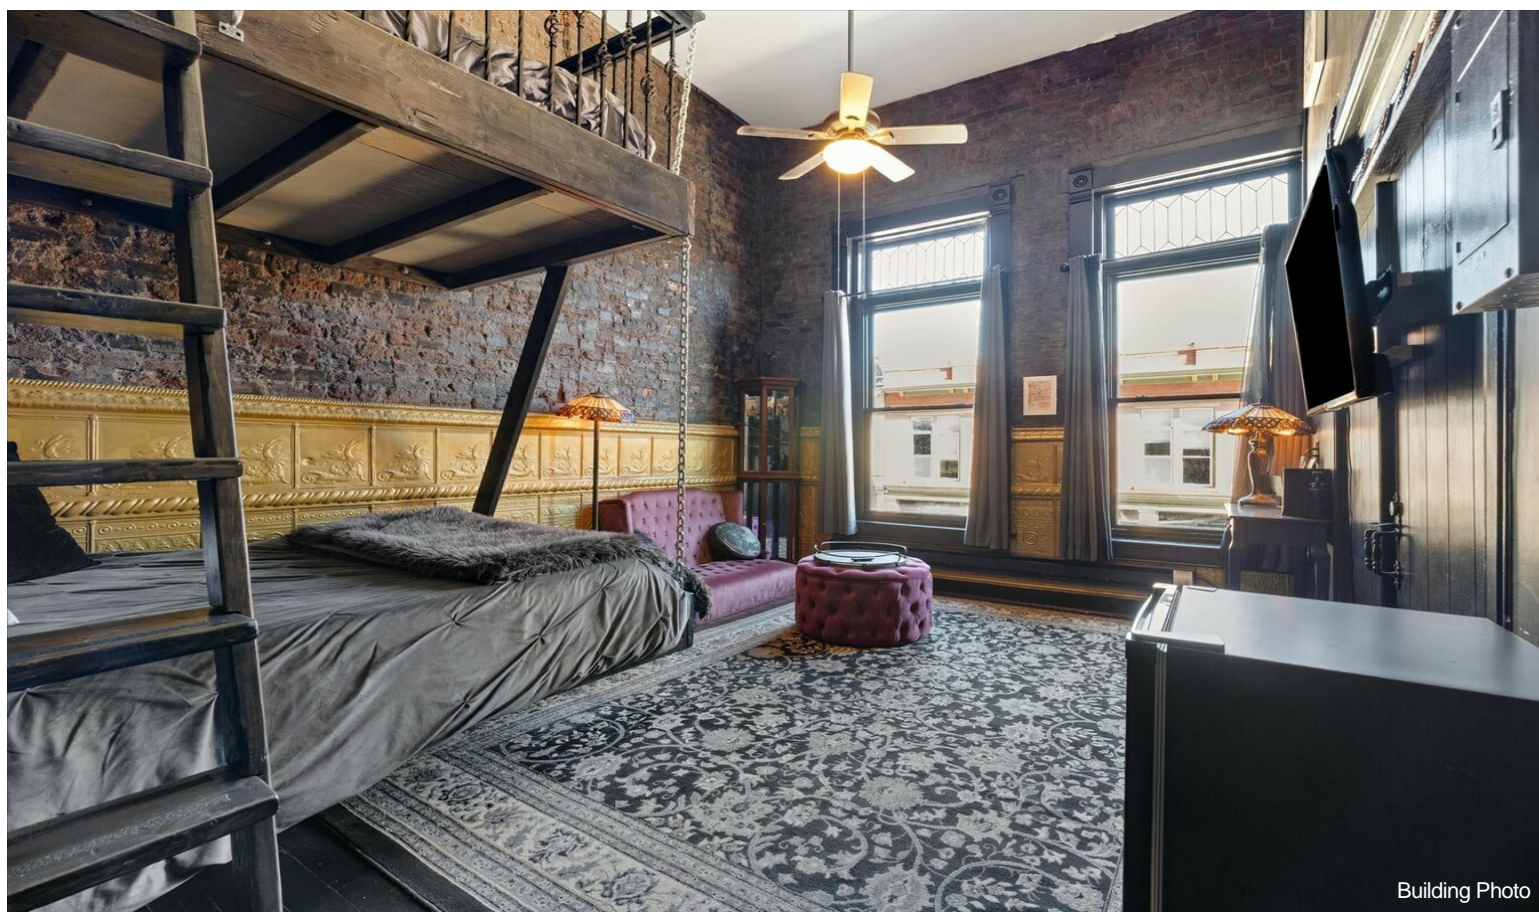

Property Photos

Building Photo