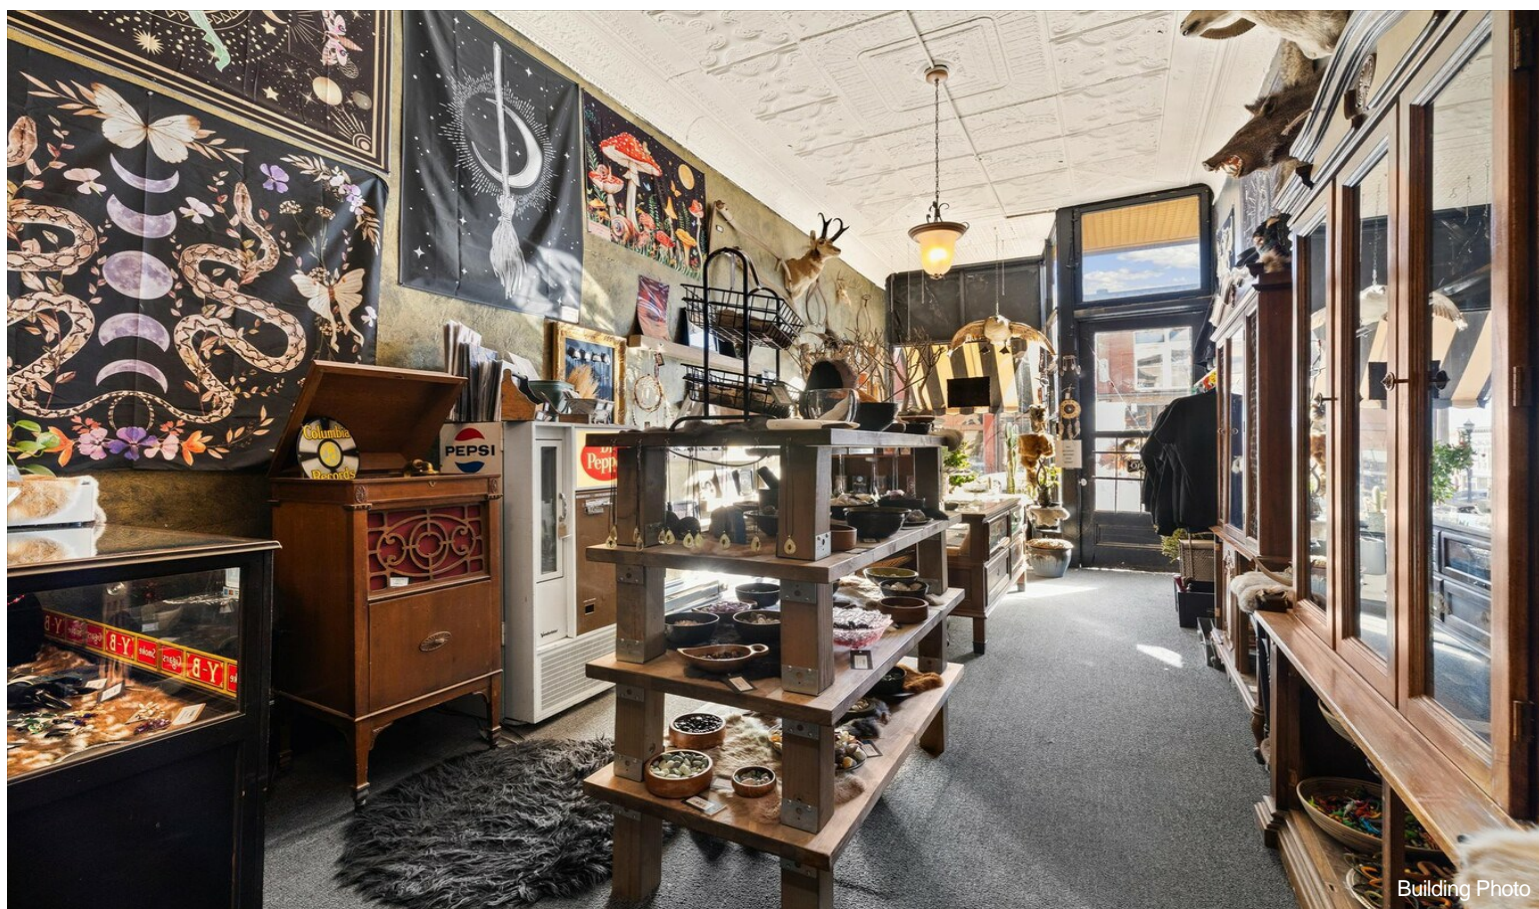

\$2,225,000

This 7,300 square foot commercial building is as unique as you can get! Fully operational as a boutique hotel with 7 guest rooms, event venue, gift shop & coffee shop! This fantastic commercial building is located in the historic mountain town of Victor, Colorado that is rich in mining history! This building, once a brothel & casino in Victor's prime, has been completely renovated and is a fully functioning commercial building in the heart of the historic district! This singular building has four sources of income, and they are all turn key ready for you! Roof redone in 2024, sewage main & water main replaced 2018. Call to schedule a showing today!...

Photo virtually altered for twilight and what inside could look like with a store

Building Photo

Property Photos

Property Photos

Building Photo

Building Photo

Property Photos

Building Photo

Property Photos

Building Photo

Building Photo

Property Photos

Building Photo

Building Photo

Property Photos

Building Photo

Building Photo

Property Photos

Property Photos

Building Photo

Building Photo

Property Photos

Property Photos

SIZES AND DIMENSIONS ARE APPROXIMATE, ACTUAL MAY VARY.