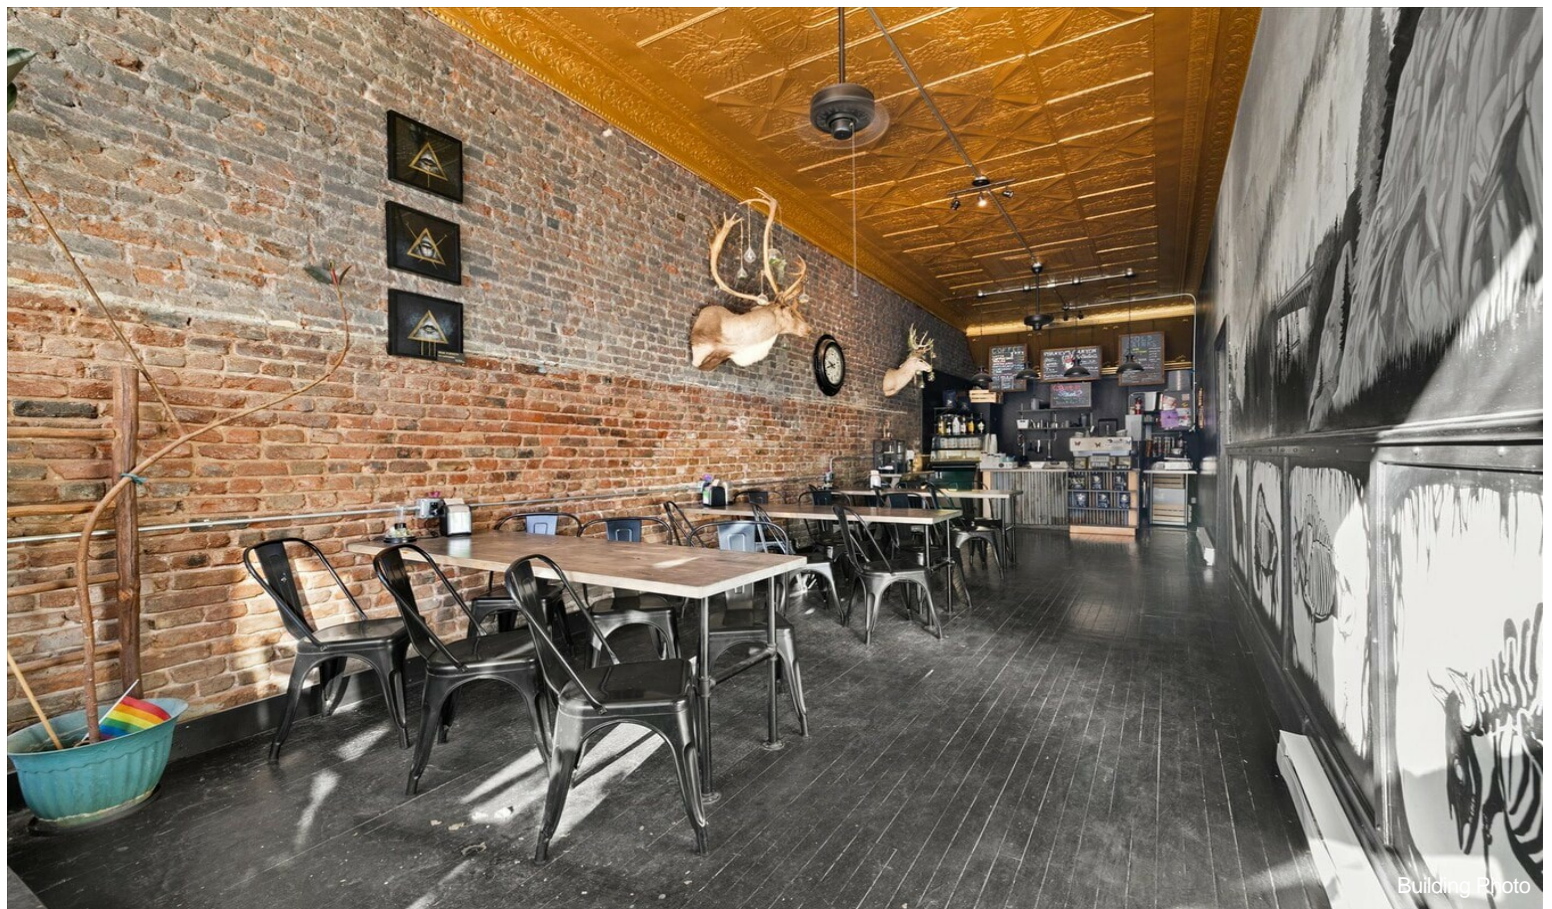

\$2,225,000

This 7,300 square foot commercial building is as unique as you can get! Fully operational as a boutique hotel with 7 guest rooms, event venue, gift shop & coffee shop! This fantastic commercial building is located in the historic mountain town of Victor, Colorado that is rich in mining history! This building, once a brothel & casino in Victor's prime, has been completely renovated and is a fully functioning commercial building in the heart of the historic district! This singular building has four sources of income, and they are all turn key ready for you! Roof redone in 2024, sewage main & water main replaced 2018. Call to schedule a showing today!...

Photo virtually altered for twilight and what inside could look like with a store

Building Photo

Property Photos

Property Photos

Building Photo

Building Photo

Property Photos

Building Photo

Property Photos

Building Photo

Building Photo

Property Photos

Building Photo

Building Photo

Property Photos

Building Photo

Building Photo

Property Photos

Property Photos

Building Photo

Building Photo

Property Photos

Property Photos

SIZES AND DIMENSIONS ARE APPROXIMATE, ACTUAL MAY VARY.