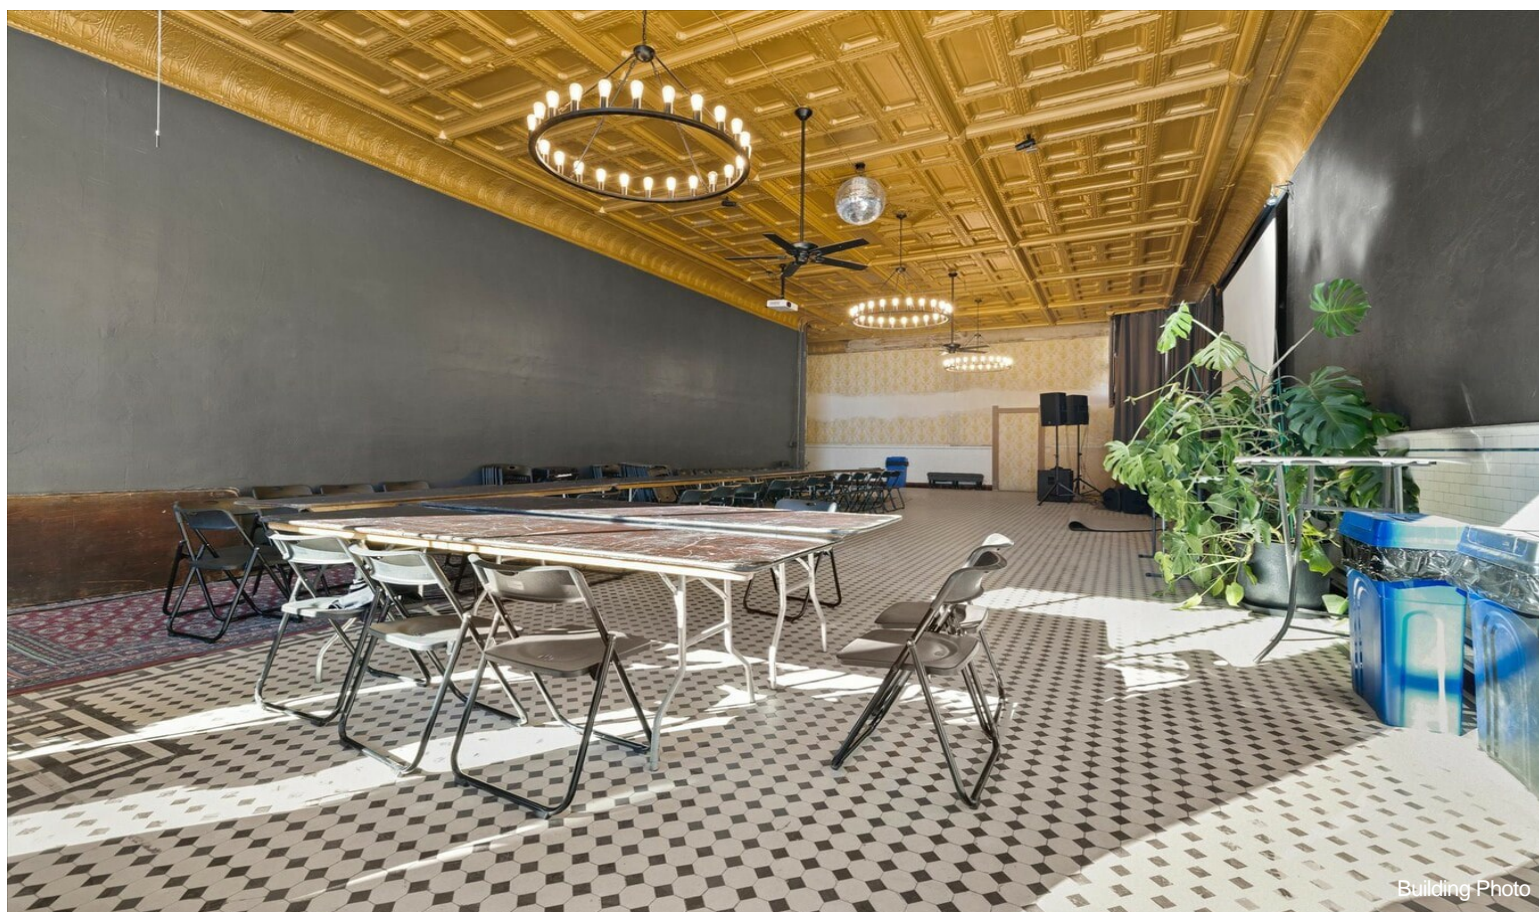

\$2,225,000

This 7,300 square foot commercial building is as unique as you can get! Fully operational as a boutique hotel with 7 guest rooms, event venue, gift shop & coffee shop! This fantastic commercial building is located in the historic mountain town of Victor, Colorado that is rich in mining history! This building, once a brothel & casino in Victor's prime, has been completely renovated and is a fully functioning commercial building in the heart of the historic district! This singular building has four sources of income, and they are all turn key ready for you! Roof redone in 2024, sewage main & water main replaced 2018. Call to schedule a showing today!...

Photo virtually altered for twilight and what inside could look like with a store

Building Photo

Property Photos

Property Photos

Building Photo

Building Photo

Property Photos

Building Photo