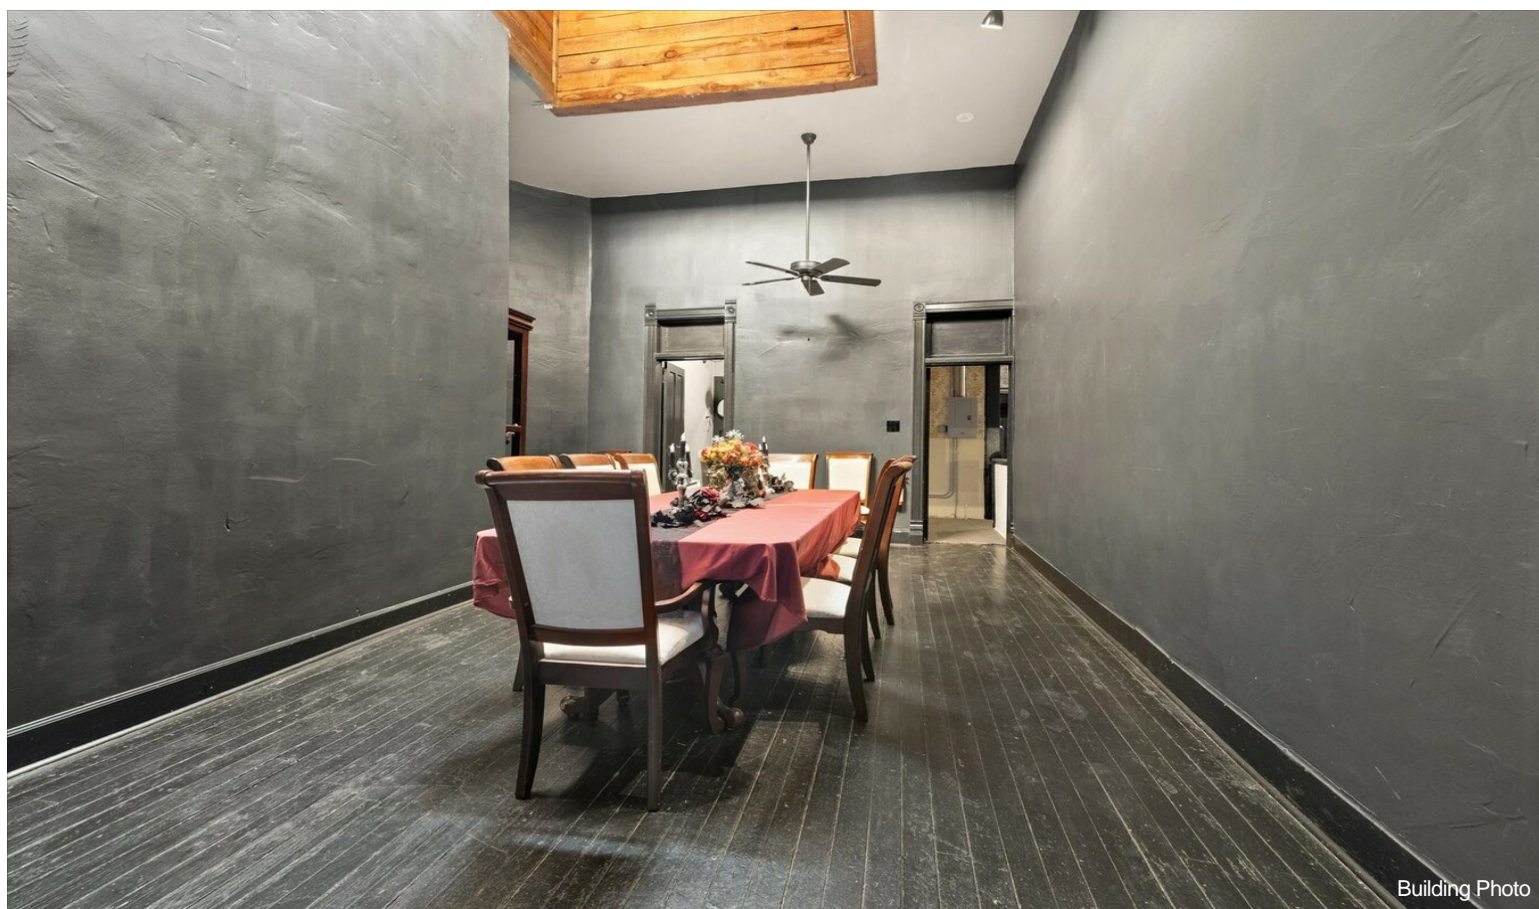

Building Photo