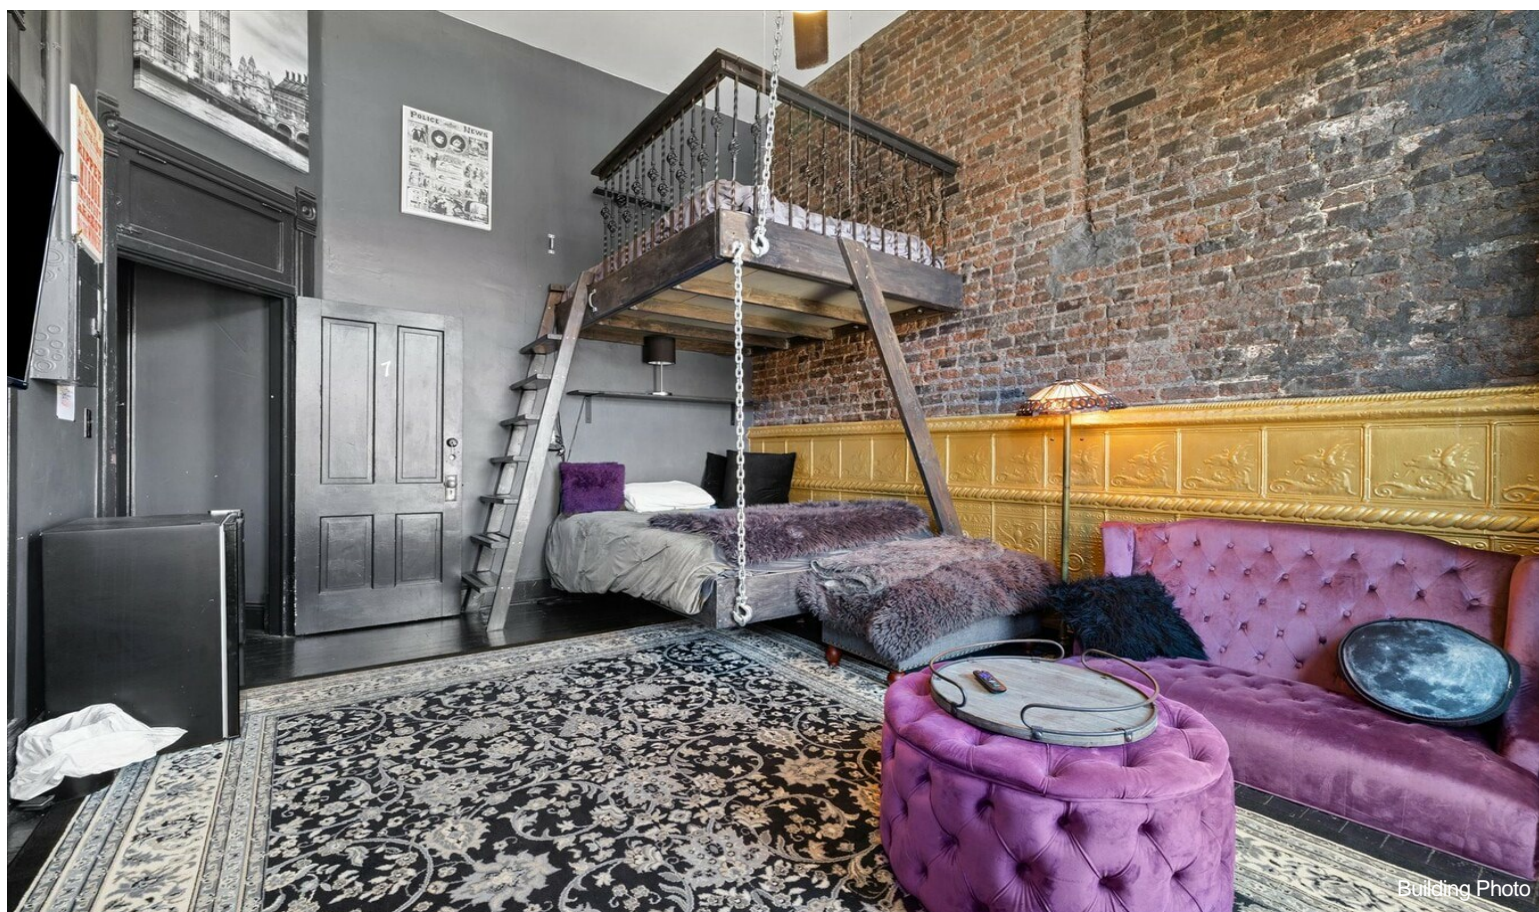

Building Photo