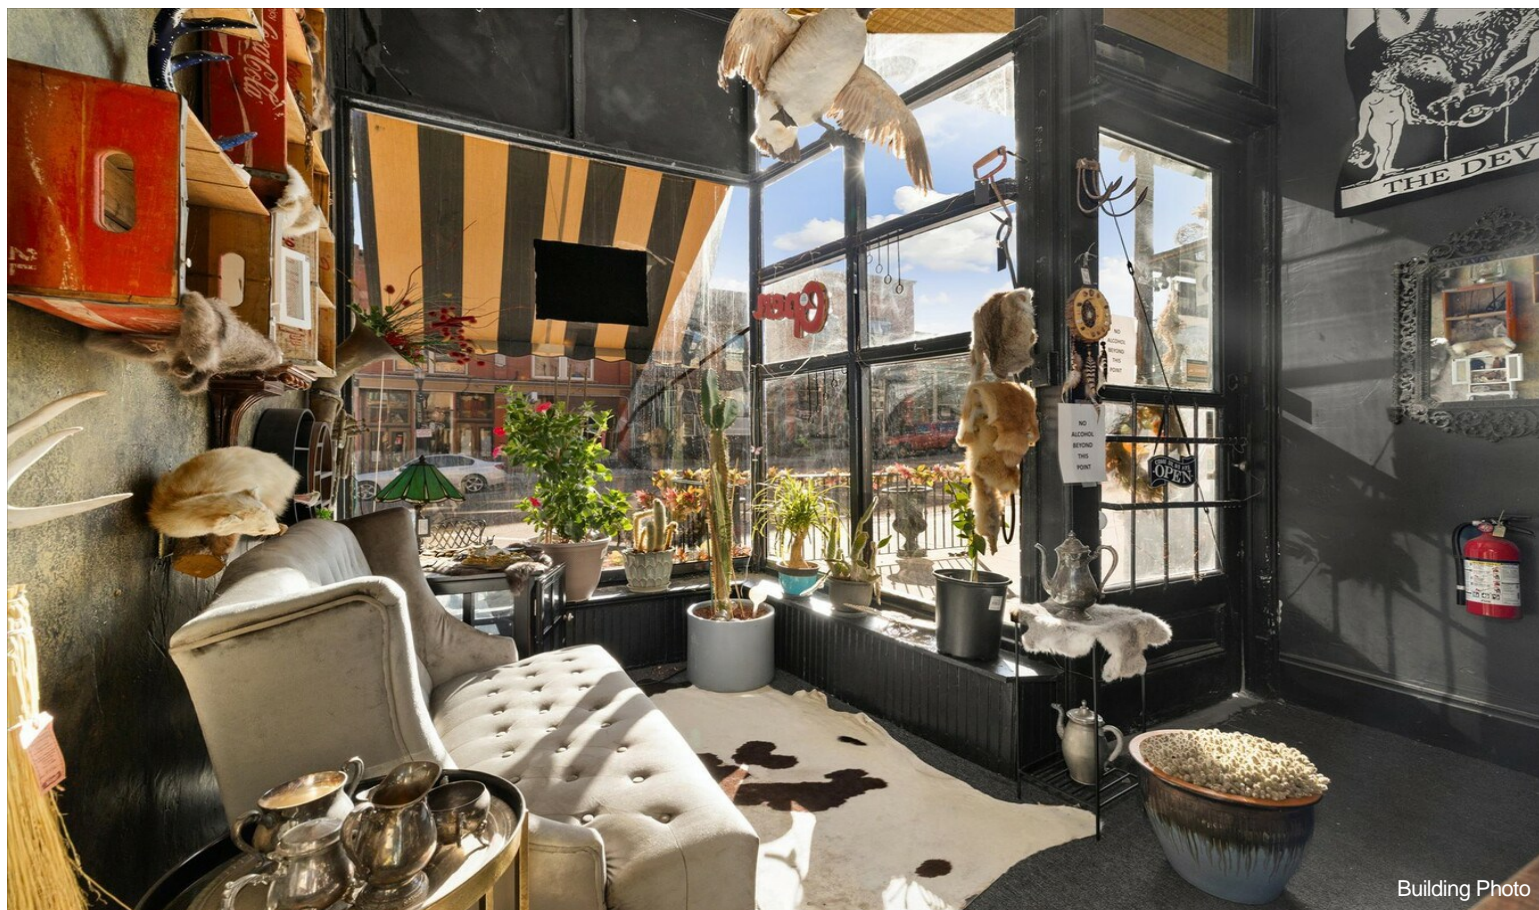

\$2,225,000

This 7,300 square foot commercial building is as unique as you can get! Fully operational as a boutique hotel with 7 guest rooms, event venue, gift shop & coffee shop! This fantastic commercial building is located in the historic mountain town of Victor, Colorado that is rich in mining history! This building, once a brothel & casino in Victor's prime, has been completely renovated and is a fully functioning commercial building in the heart of the historic district! This singular building has four sources of income, and they are all turn key ready for you! Roof redone in 2024, sewage main & water main replaced 2018. Call to schedule a showing today!...

Photo virtually altered for twilight and what inside could look like with a store

Building Photo

Property Photos

Property Photos

Building Photo

Building Photo

Property Photos

Building Photo

Property Photos

Building Photo

Building Photo

Property Photos

Building Photo

Building Photo

Property Photos

Building Photo

Building Photo

Property Photos

Property Photos

Building Photo

Building Photo

Property Photos

Property Photos

SIZES AND DIMENSIONS ARE APPROXIMATE, ACTUAL MAY VARY.