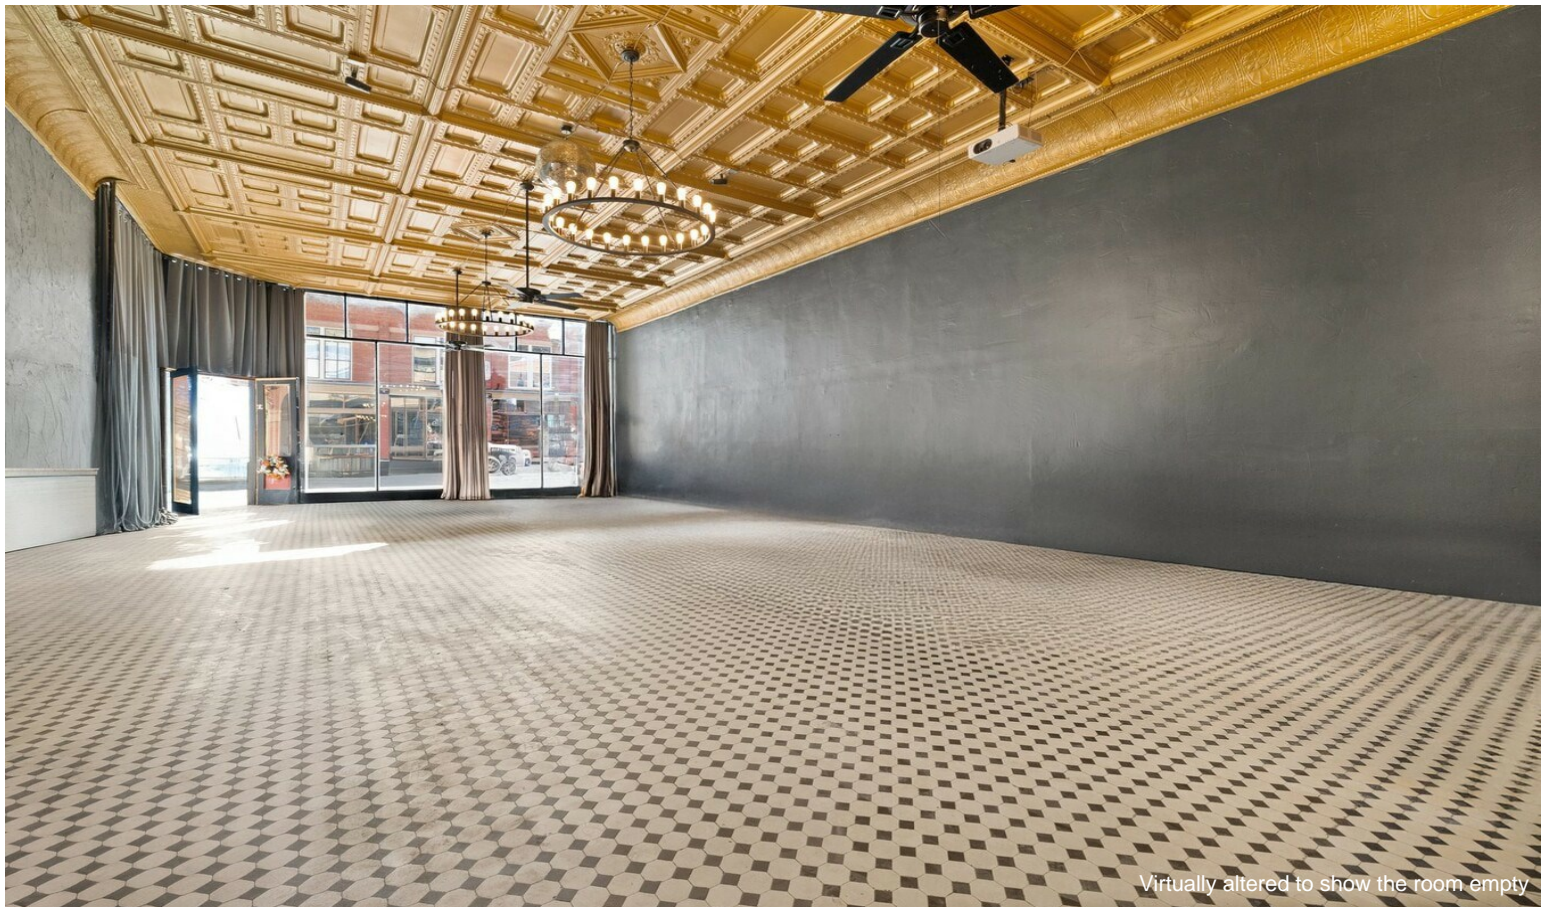

\$2,225,000

This 7,300 square foot commercial building is as unique as you can get! Fully operational as a boutique hotel with 7 guest rooms, event venue, gift shop & coffee shop! This fantastic commercial building is located in the historic mountain town of Victor, Colorado that is rich in mining history! This building, once a brothel & casino in Victor's prime, has been completely renovated and is a fully functioning commercial building in the heart of the historic district! This singular building has four sources of income, and they are all turn key ready for you! Roof redone in 2024, sewage main & water main replaced 2018. Call to schedule a showing today!...

Photo virtually altered for twilight and what inside could look like with a store

Building Photo

Property Photos

Property Photos

Building Photo

Building Photo

Property Photos

Building Photo

Building Photo

Property Photos

Virtually altered to show the space empty

Building Photo

Property Photos

Building Photo

Virtually altered to show the room empty

Property Photos