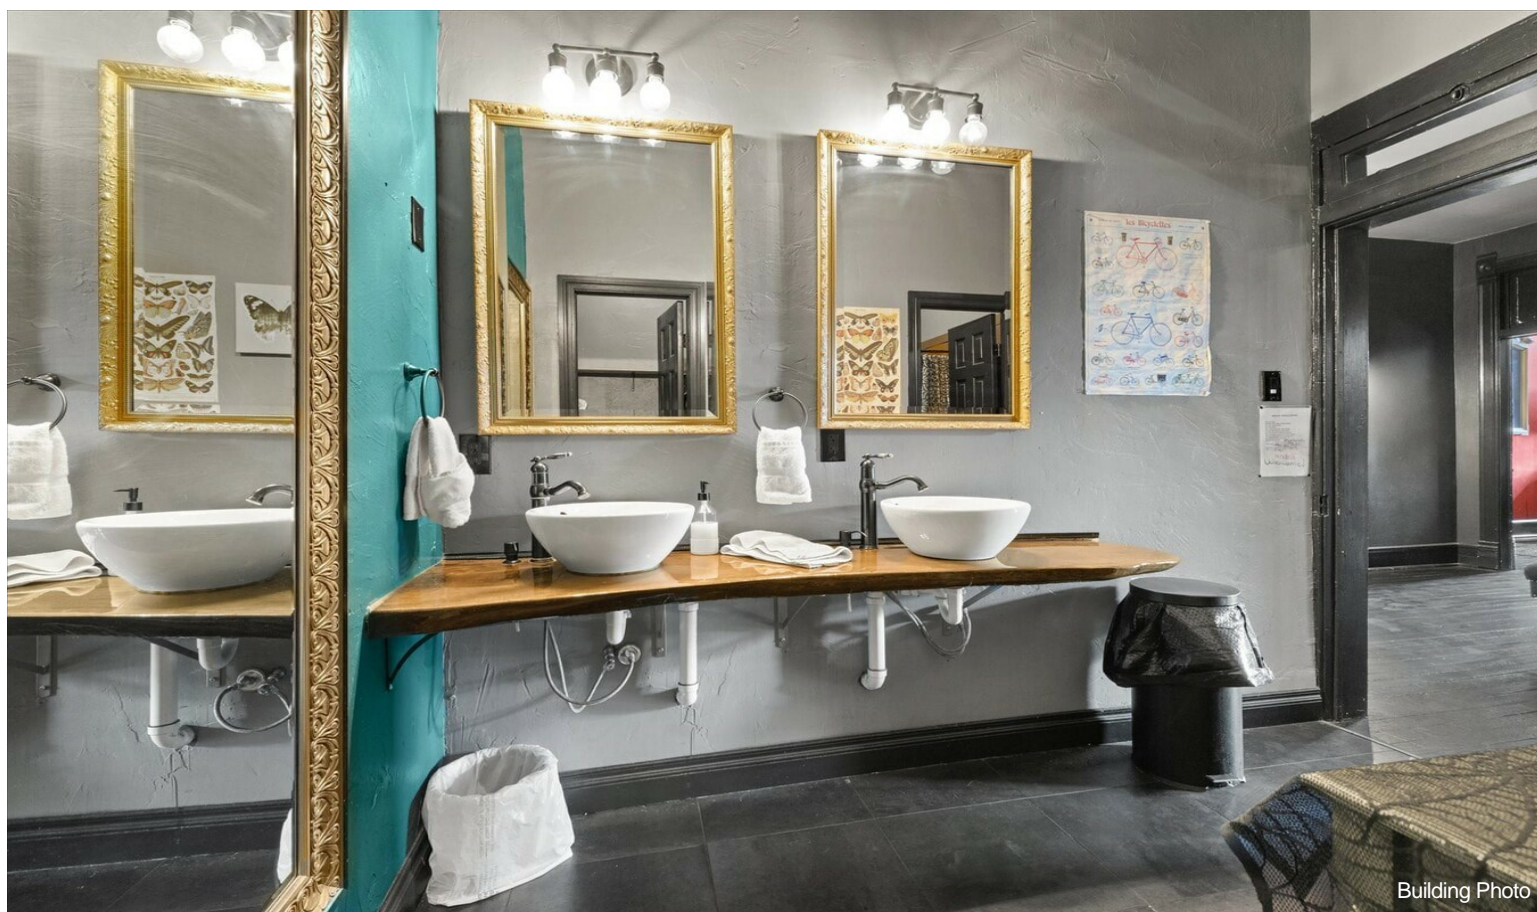

Property Photos