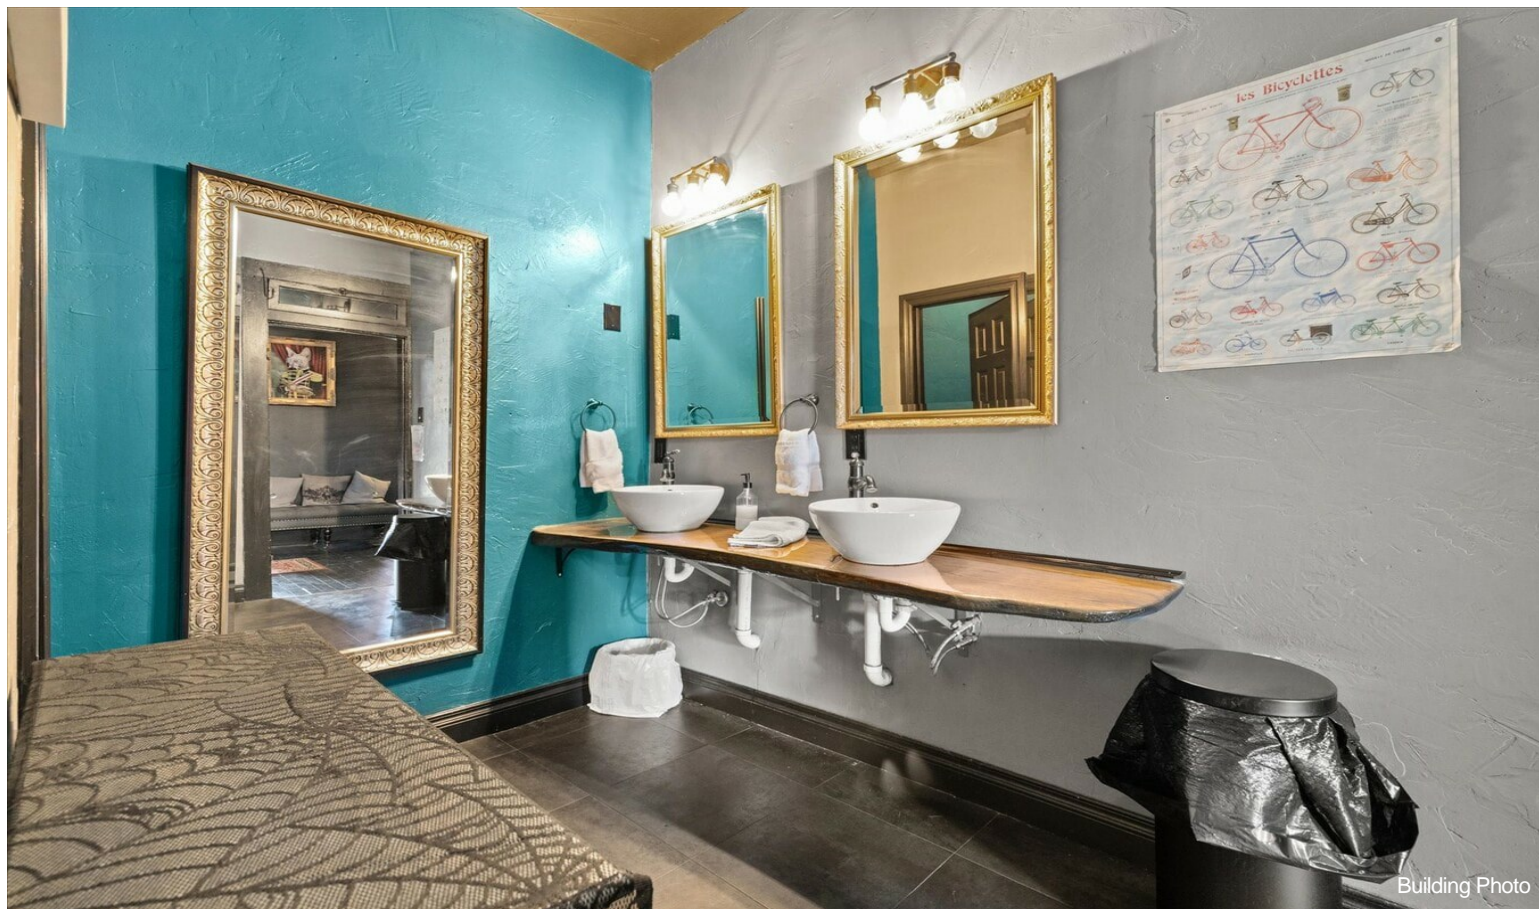

Property Photos