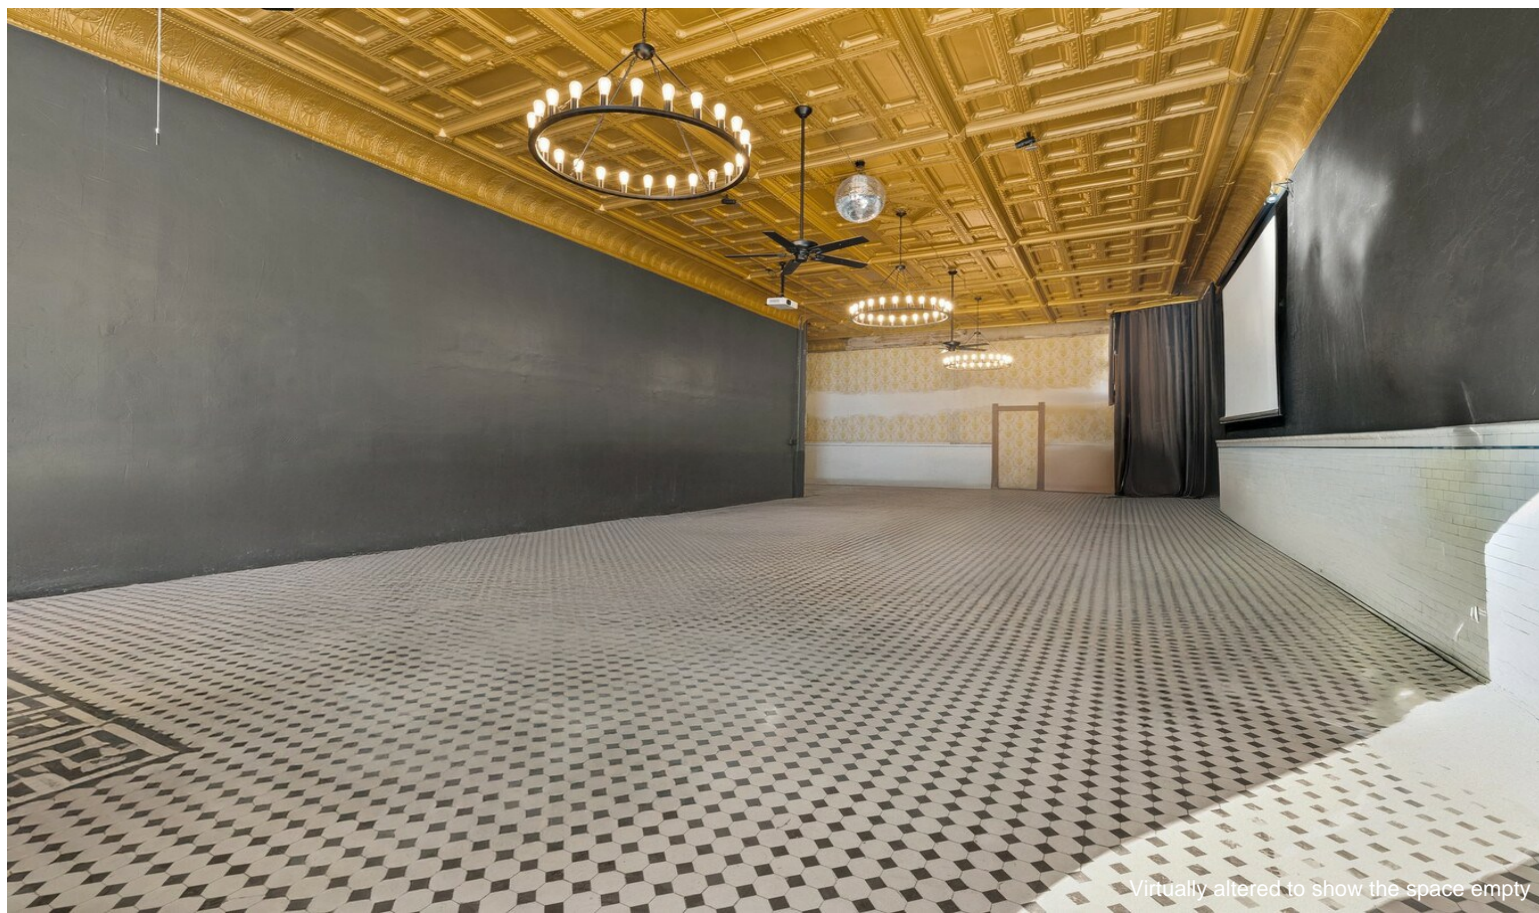

\$2,225,000

This 7,300 square foot commercial building is as unique as you can get! Fully operational as a boutique hotel with 7 guest rooms, event venue, gift shop & coffee shop! This fantastic commercial building is located in the historic mountain town of Victor, Colorado that is rich in mining history! This building, once a brothel & casino in Victor's prime, has been completely renovated and is a fully functioning commercial building in the heart of the historic district! This singular building has four sources of income, and they are all turn key ready for you! Roof redone in 2024, sewage main & water main replaced 2018. Call to schedule a showing today!...

Photo virtually altered for twilight and what inside could look like with a store

Building Photo

Property Photos

Property Photos

Building Photo

Building Photo

Property Photos

Building Photo

Building Photo

Property Photos

Virtually altered to show the space empty

Building Photo

Property Photos

Building Photo

Virtually altered to show the room empty

Property Photos