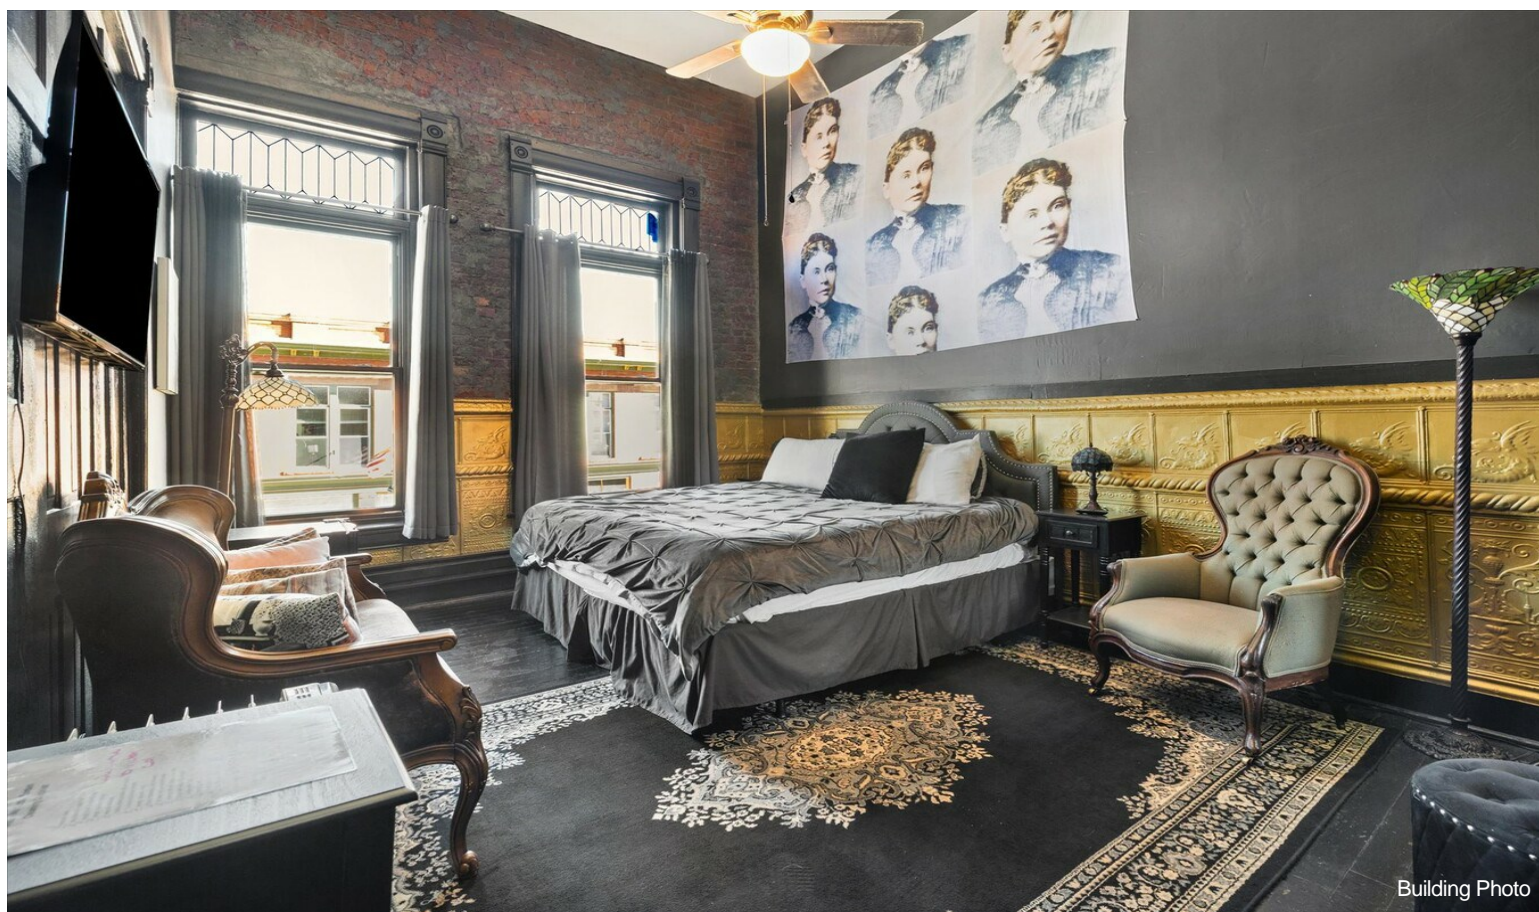

Building Photo