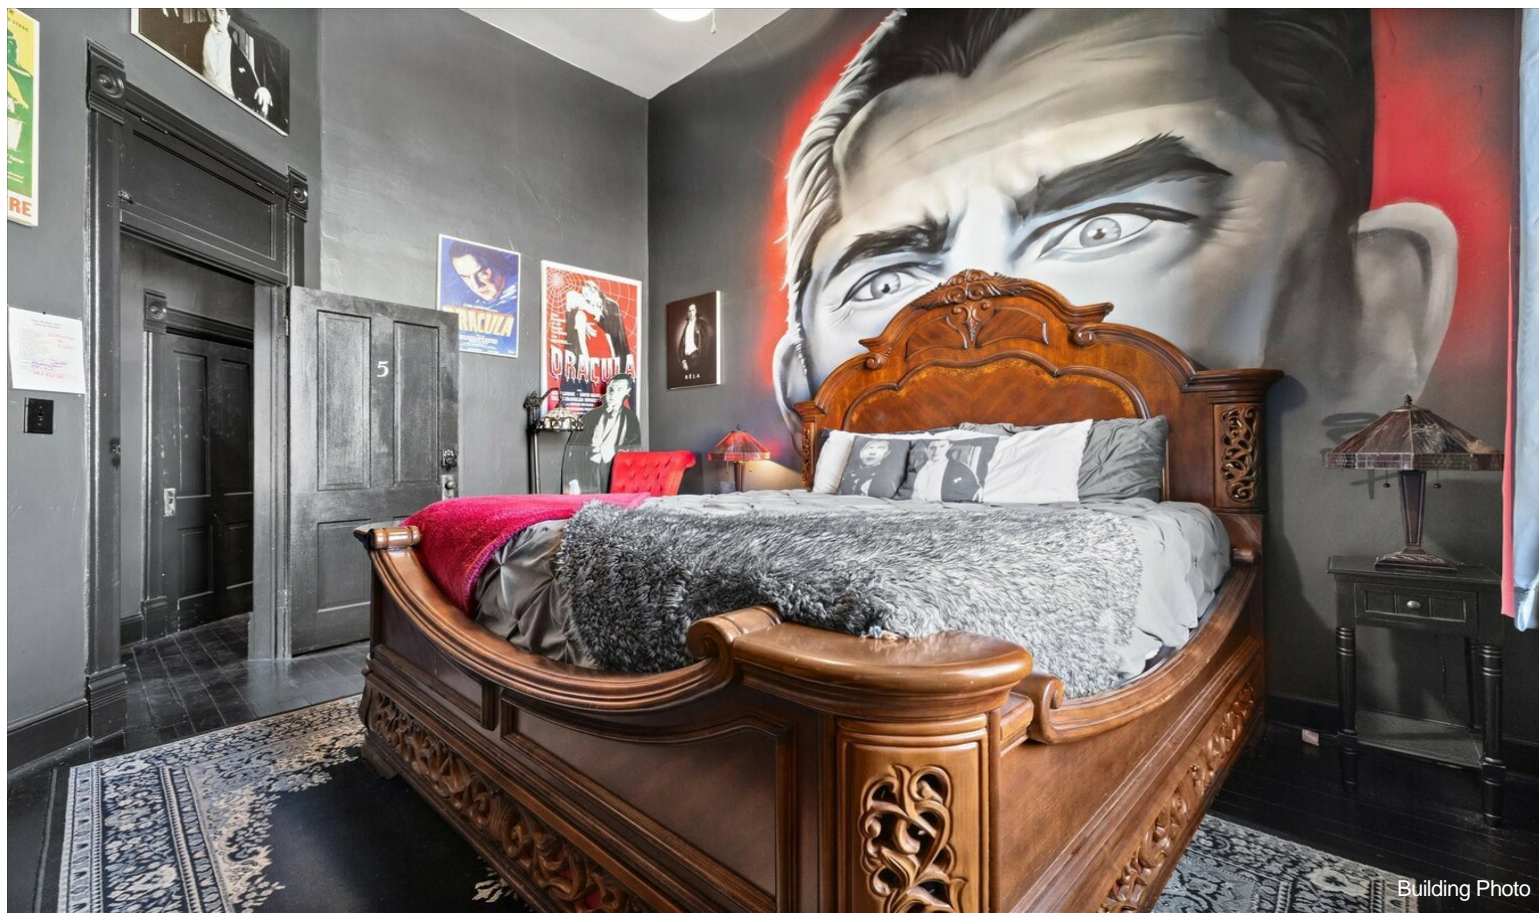

Property Photos