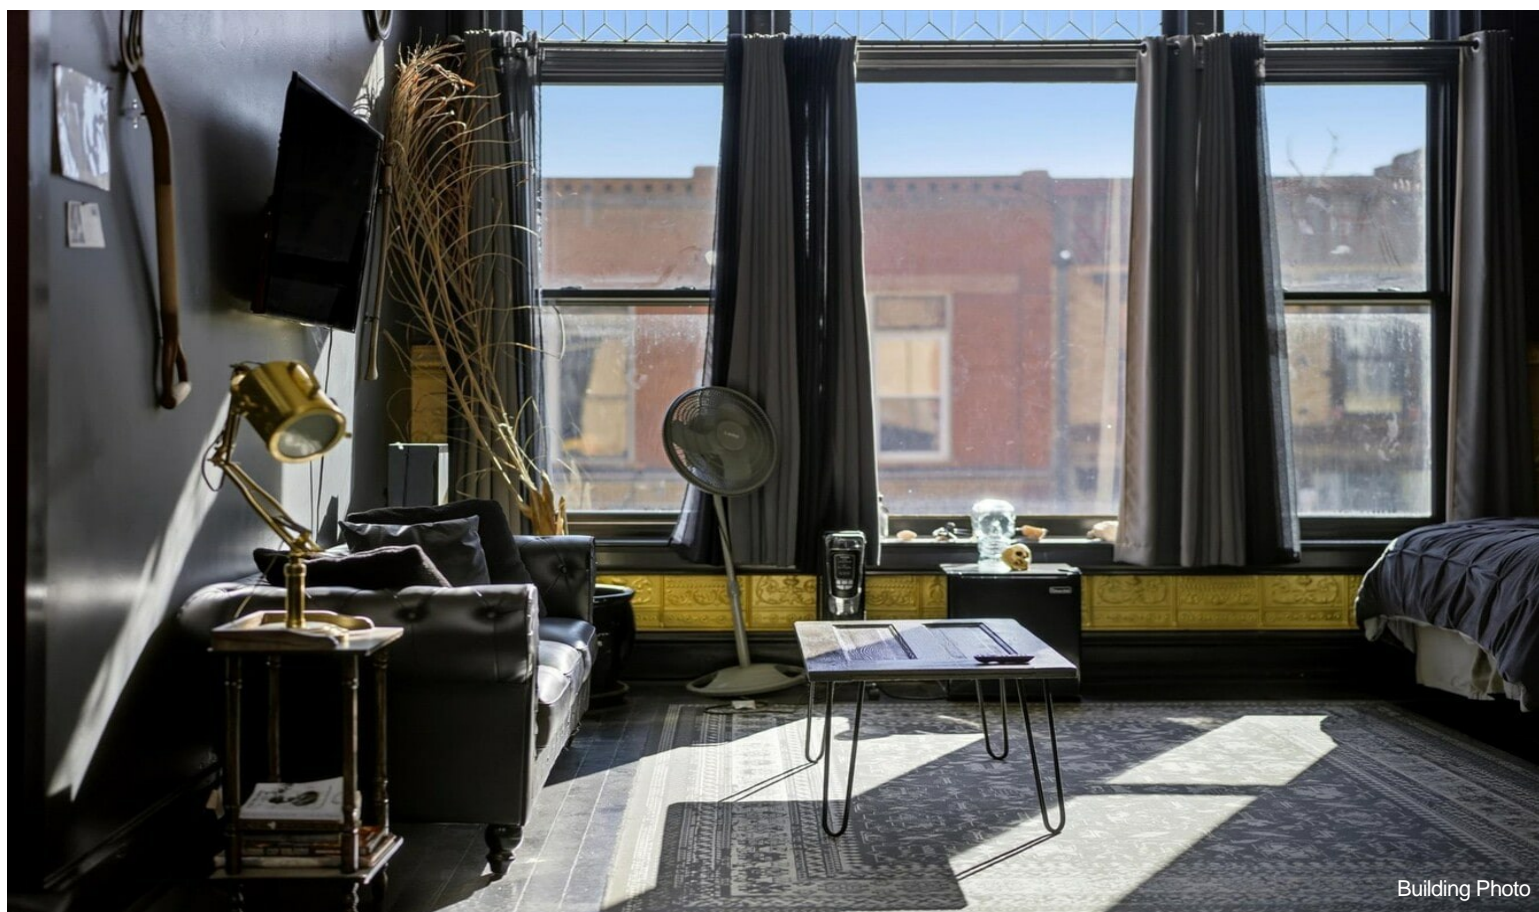

Building Photo