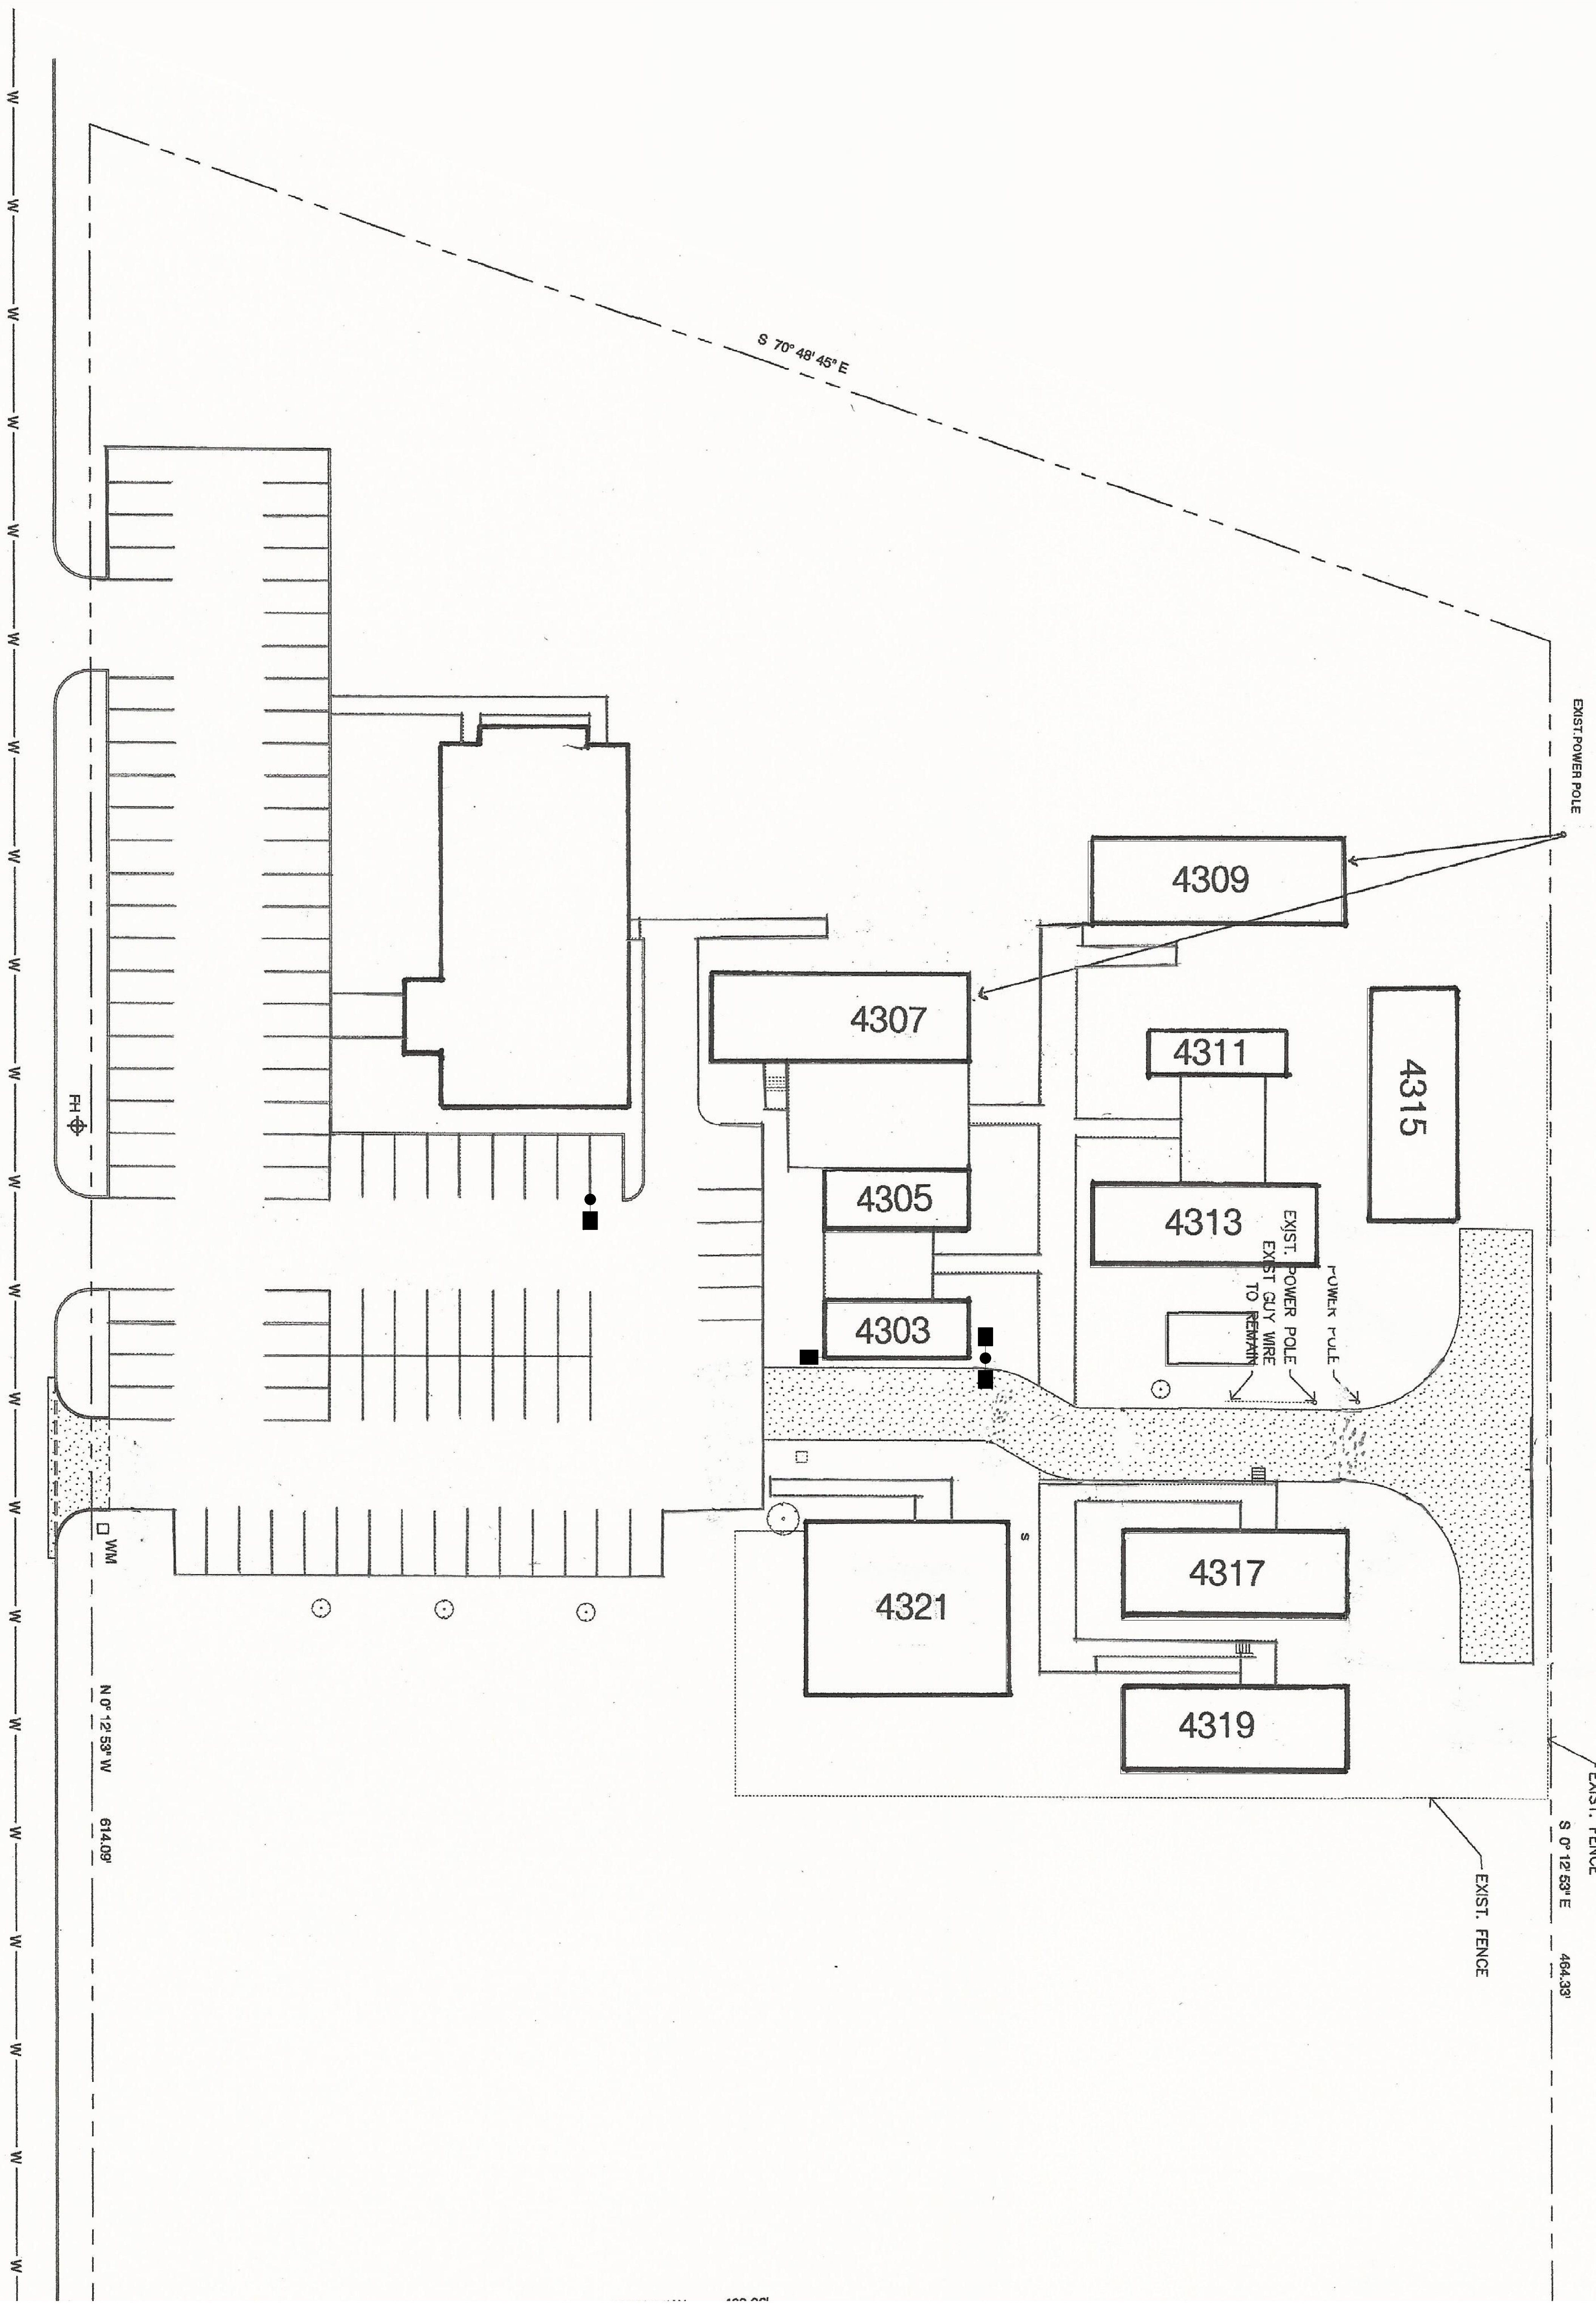

SOUTH CAMPUS DRIVE

EDUCATIONAL CENTER 4301 CAMPUS DRIVE, FORT WORTH, TEXAS