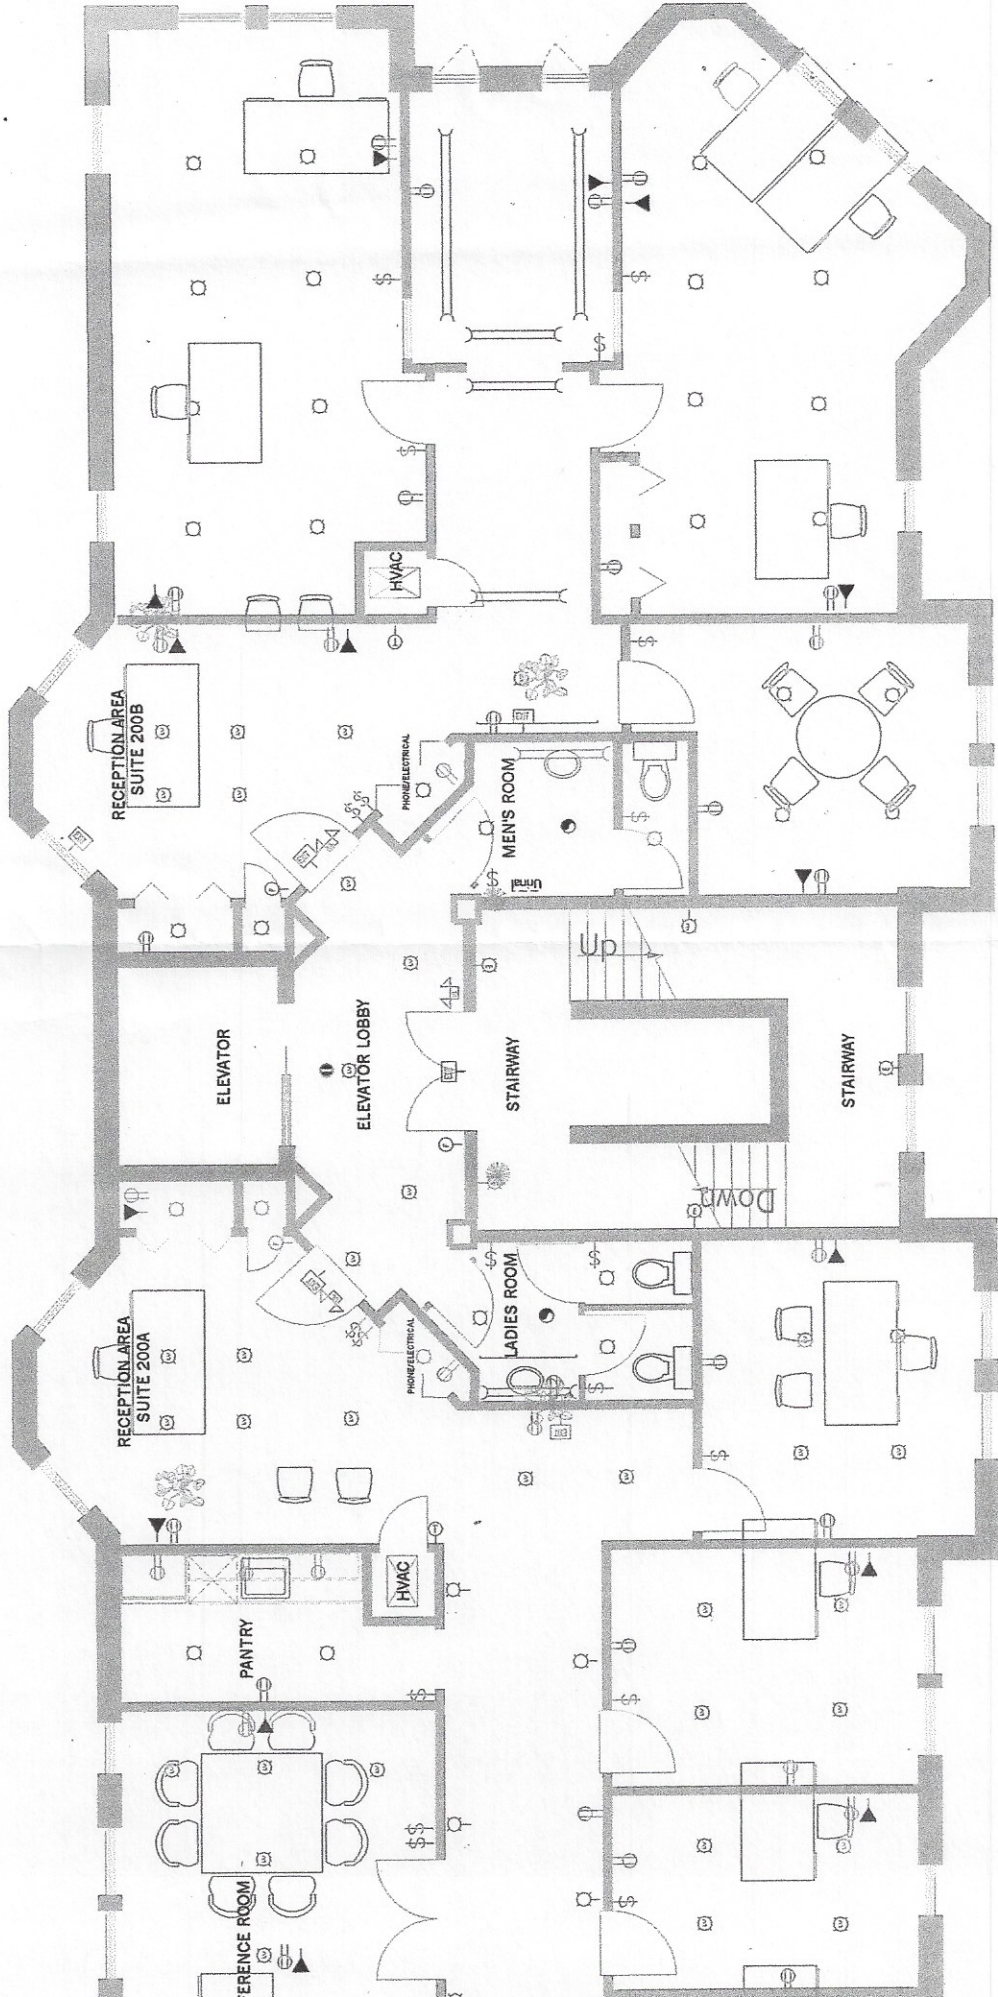

OBSERVATORY CENTER

2300 Wisconsin Avenue, Washington DC

11110 F10 Suite 300

Preliminary: November 19, 2000

a project by Metropolitan Management LLC