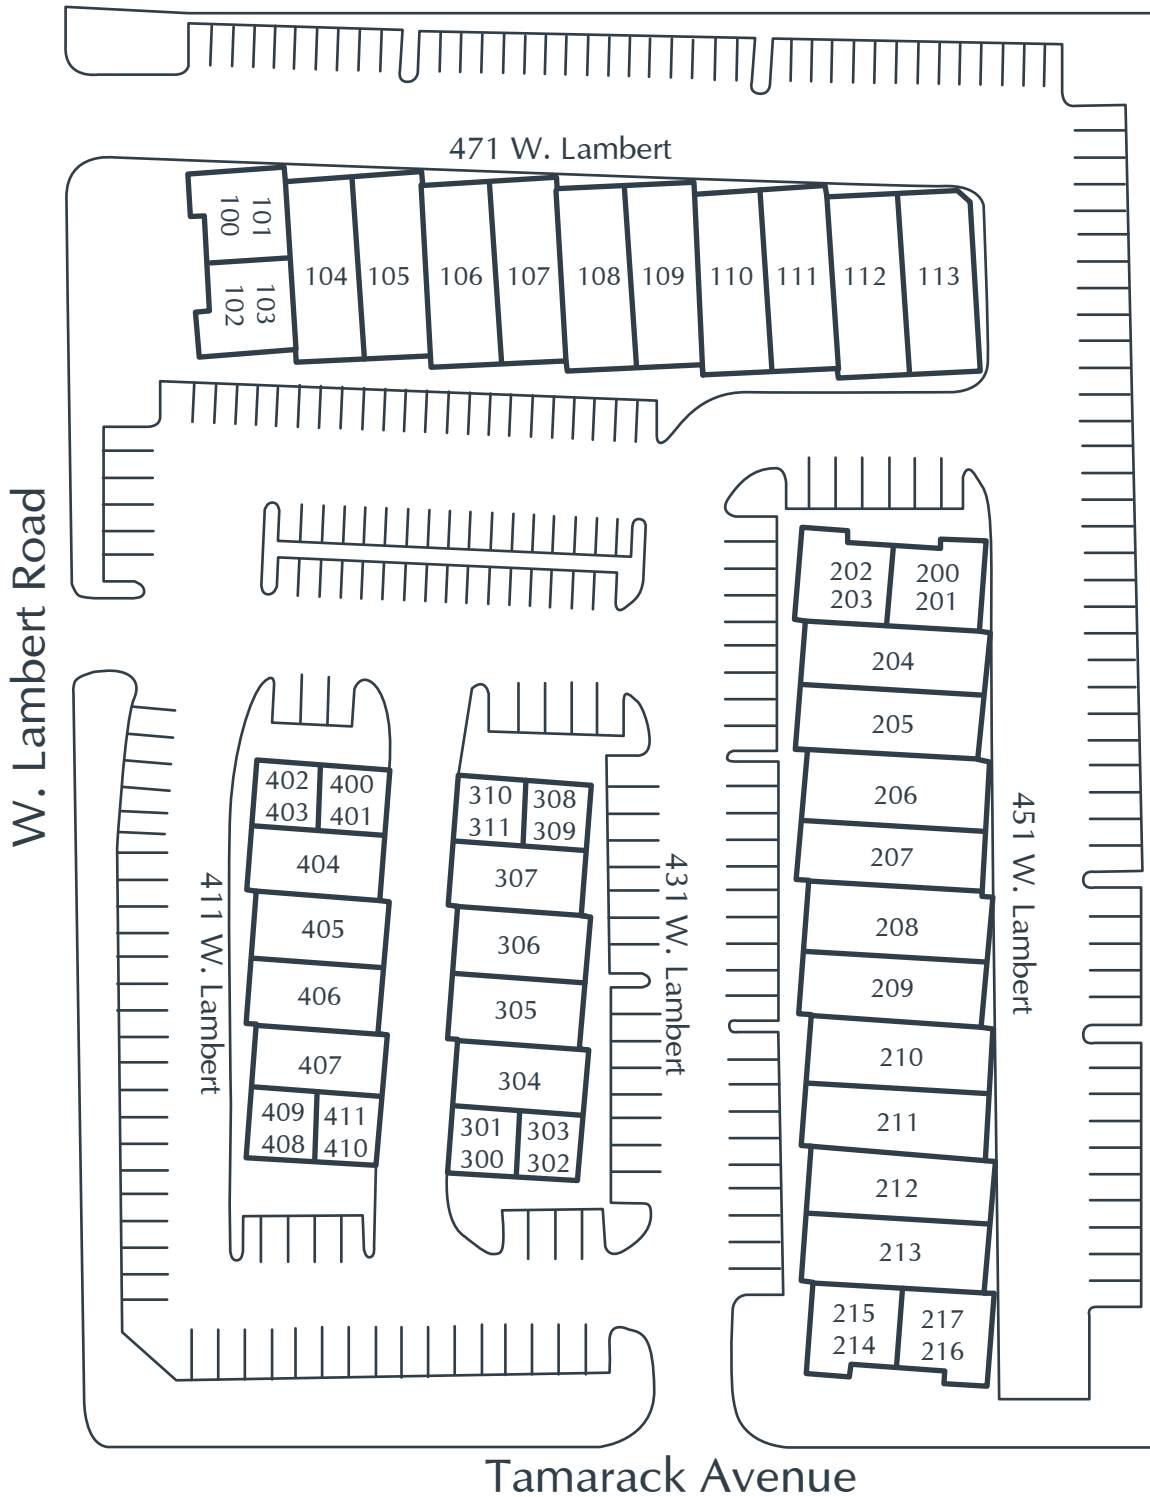

OLEN LAMBERT BUSINESS CENTER

W. Lambert Rd.

Brea, CA

CONTACT INFORMATION:

All rates, terms, floor plans and building facts subject to change without notice.

ec 12.9.15

Lisa Palomino - Senior Leasing Director/Property Manager
Phone: 714.257.7450
Mobile: 714.732.3198
e-mail: lpalomino@olenproperties.com