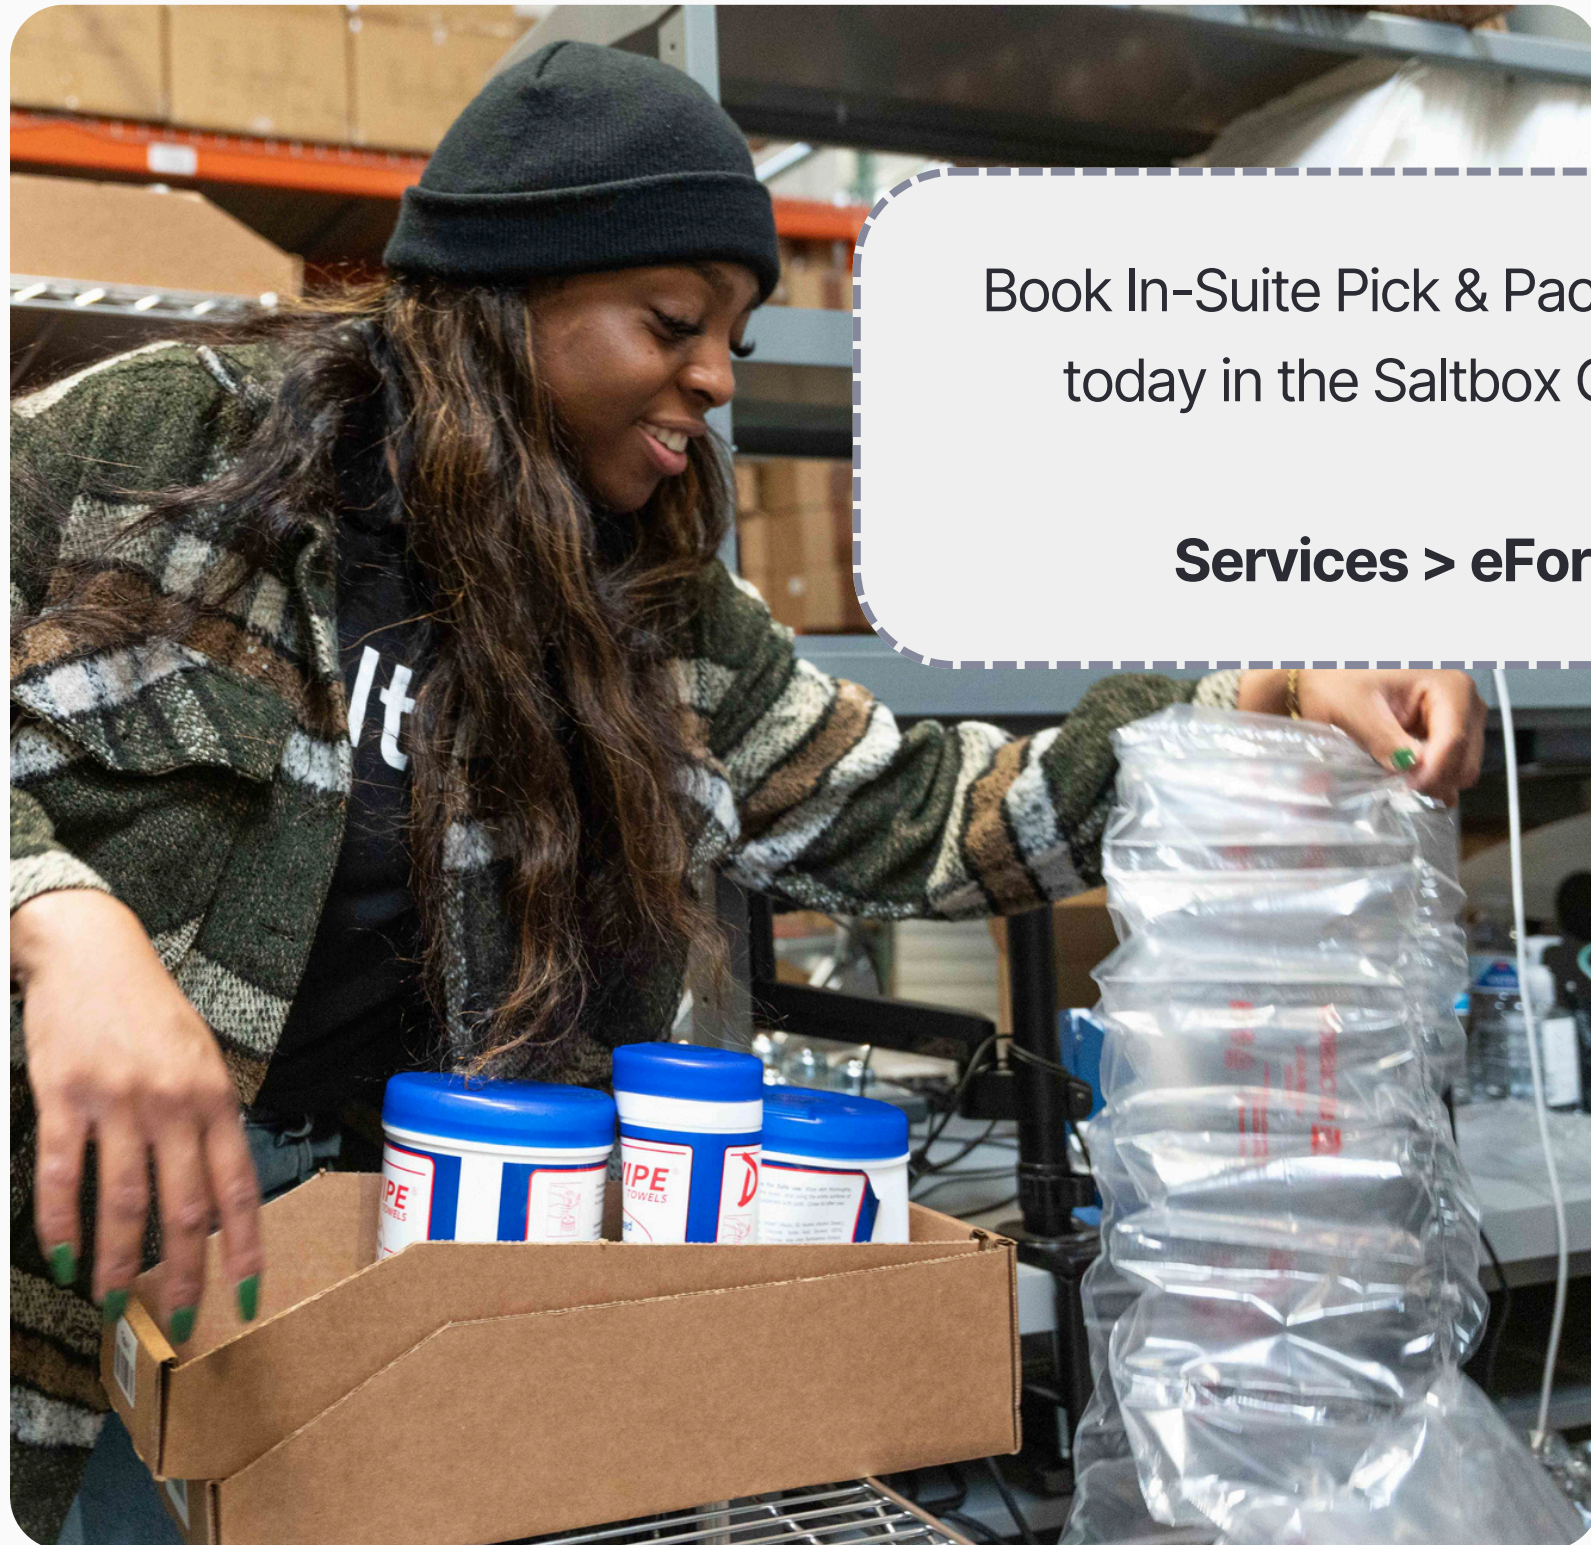

# Special Projects by eForce

**An a-la-carte list of available services to be completed by our eForce team!** Starting at \$11.25 for 15 mins

- Wholesale order fulfillment
- Kitting and bundling
- Product assembly
- Quality inspection and assurance
- Inventory cycle counts
- Move-in and move-out services
- Installation of equipment

# *In-Suite Pick & Pack*

Book In-Suite Pick & Pack services  
today in the Saltbox OS App

**Services > eForce**