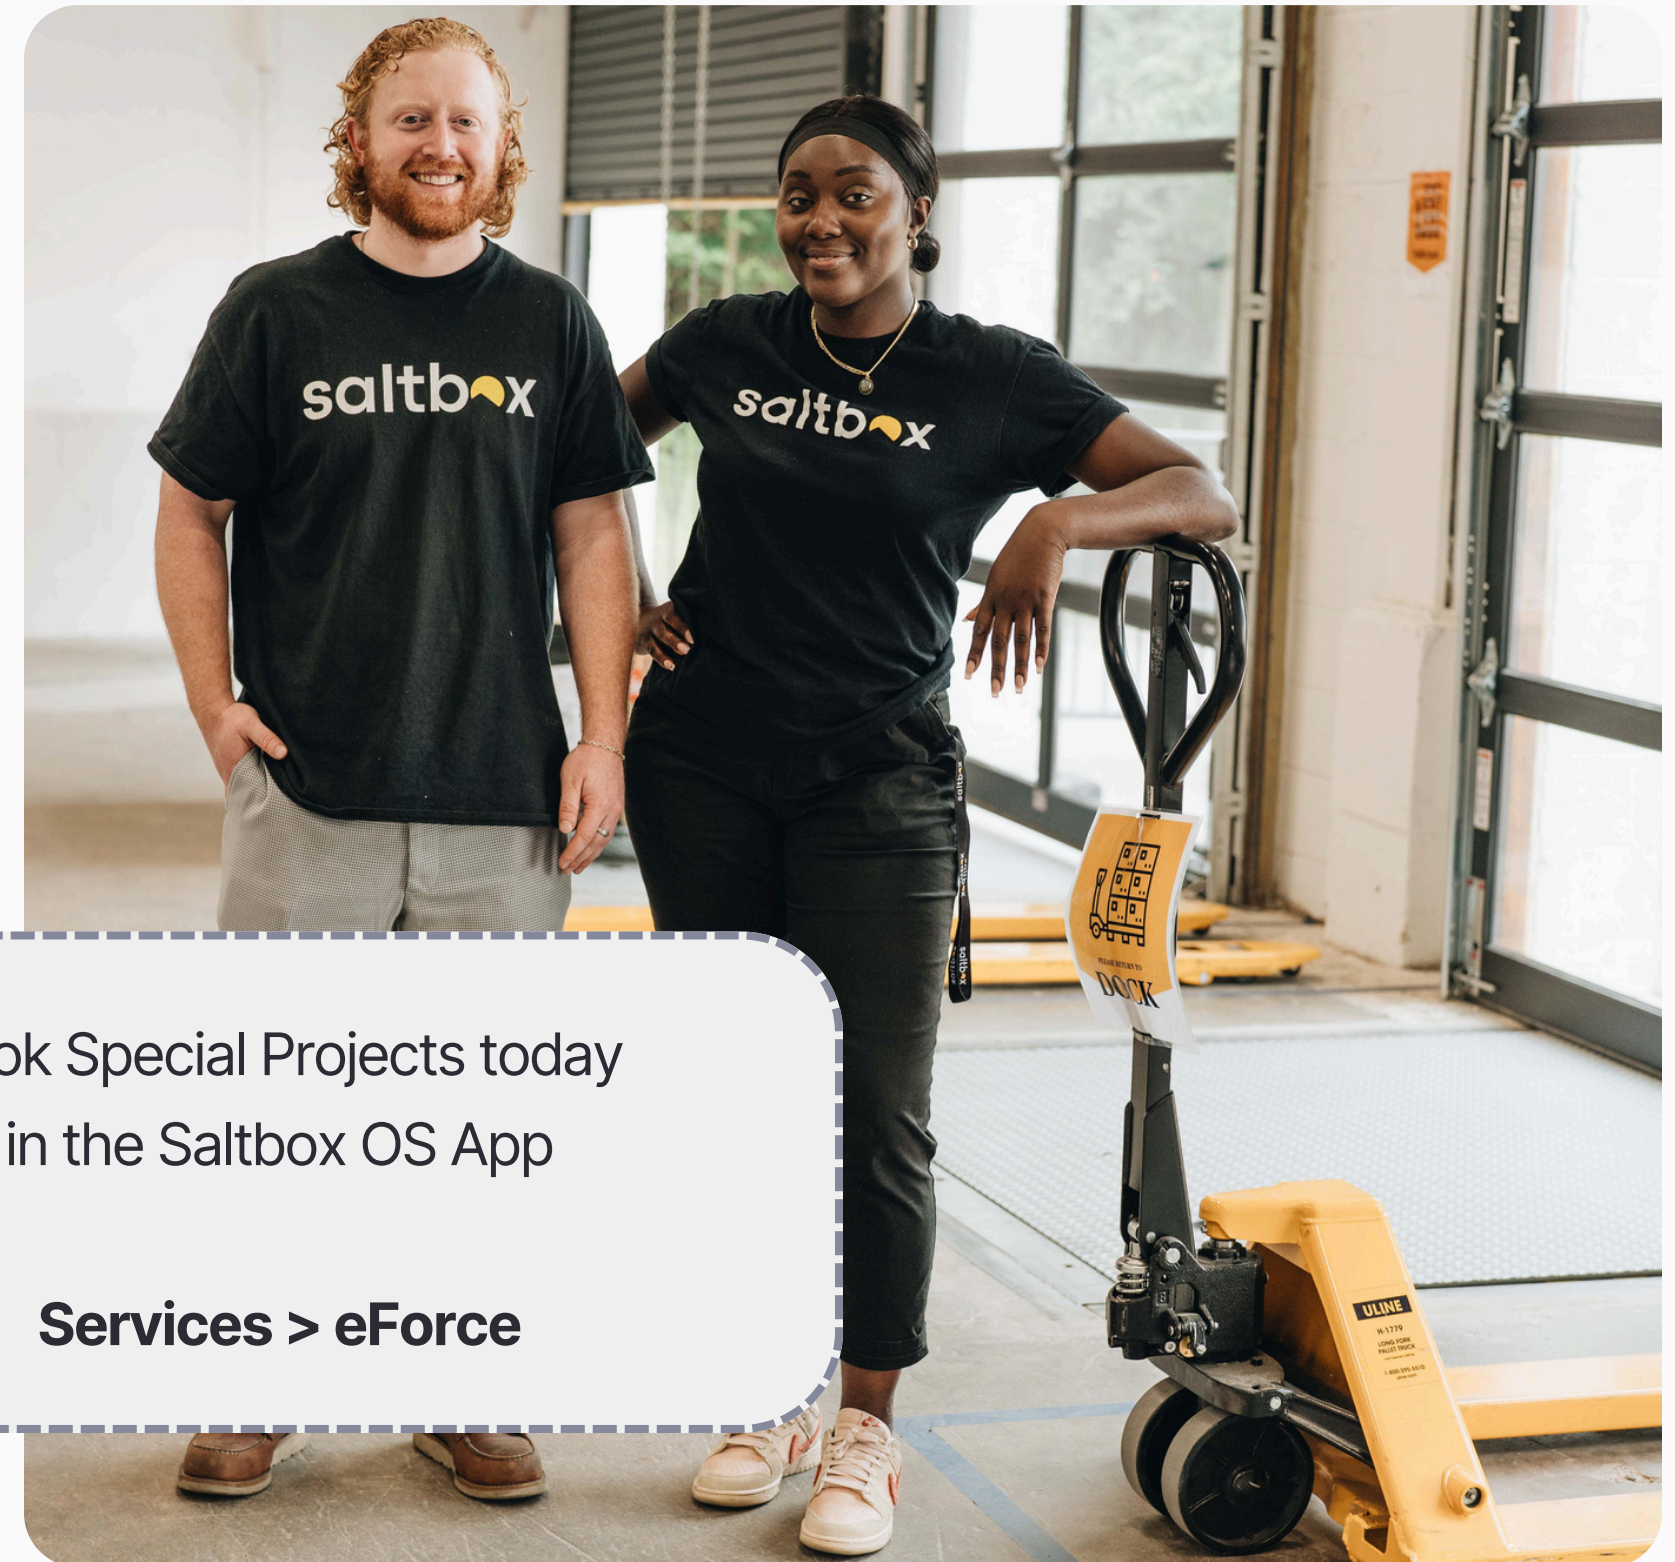

Special Projects by eForce

An a-la-carte list of available services to be completed by our eForce team! Starting at $11.25 for 15 mins

- Wholesale order fulfillment
- Kitting and bundling
- Product assembly
- Quality inspection and assurance
- Inventory cycle counts
- Move-in and move-out services
- Installation of equipment

Questions? Ask us on Slack: #help-eForce

Book Special Projects today
in the Saltbox OS App

Services > eForce