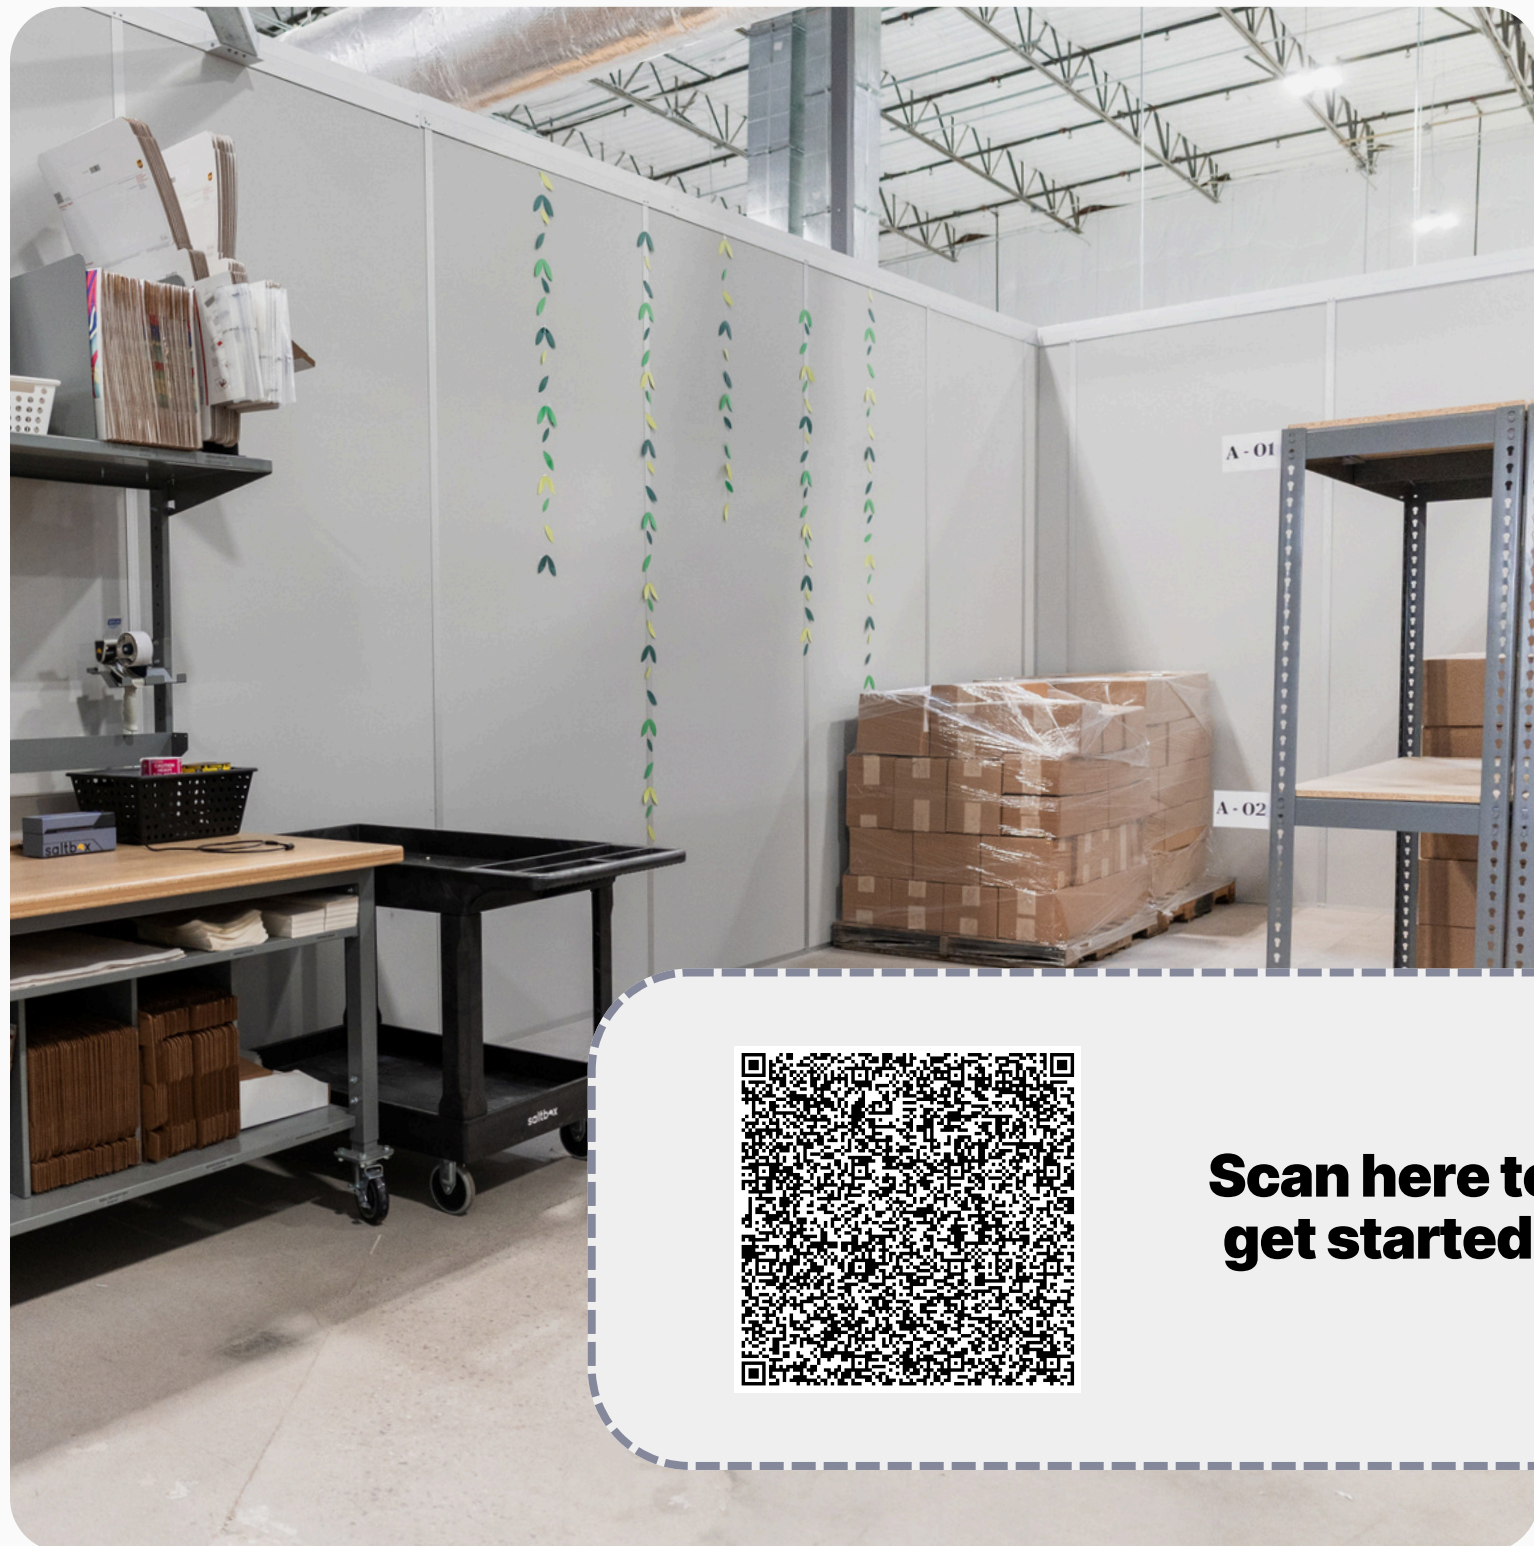

Flex Storage

Secure, temperature-controlled storage locations to help you overcome capacity constraints and unlock limitless growth for your business.

Price: $10/pallet/day

- Keep your products easily accessible and close to where you work
- Unlock scalability and never worry about running out of room in your warehouse suite or office

Questions? Ask us on Slack: [#help-flex-storage](#)

**Scan here to
get started.**