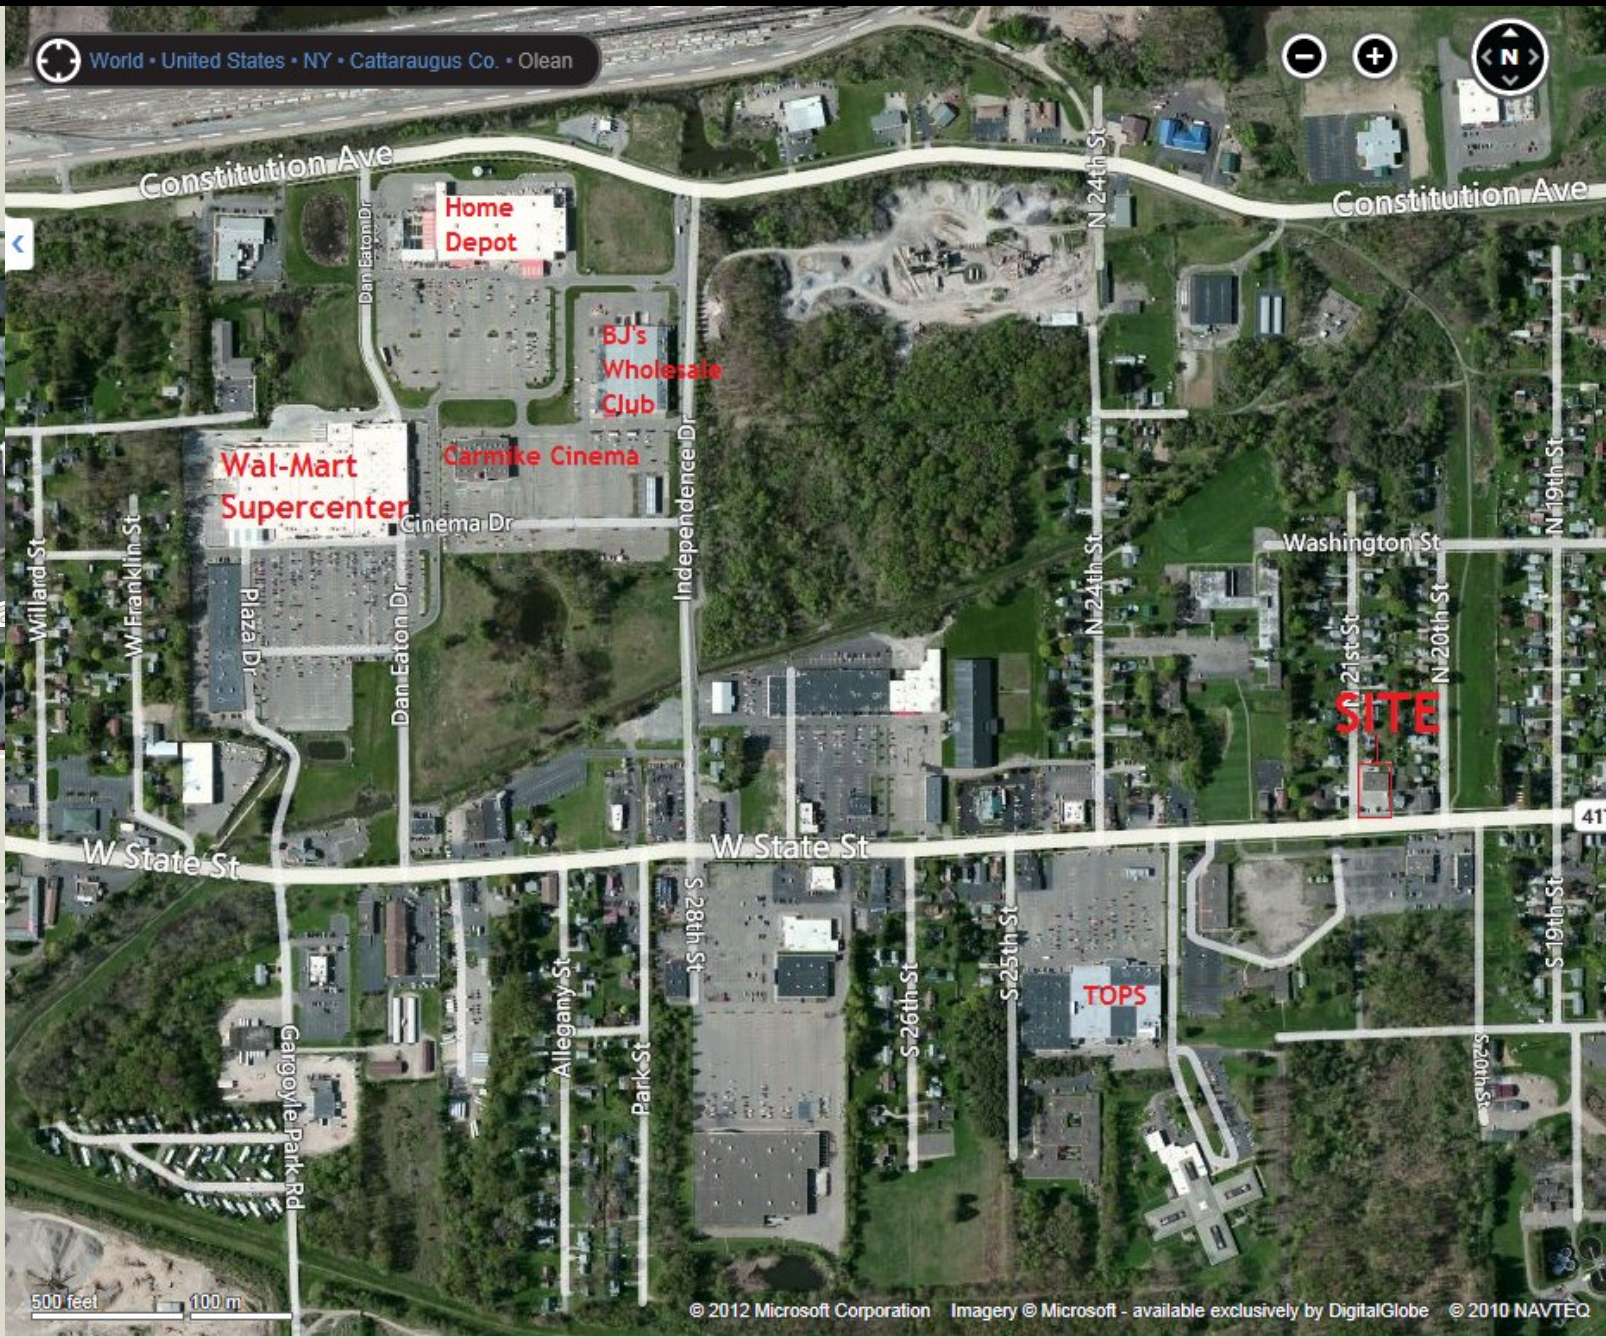

2108 West State Street  
Olean, New York 14760

Space Available

Property Highlights

- >Well-positioned along highly trafficked West State Street
- >Located within 1 mile distance from Wal-Mart Supercenter and within 2 miles of Saint Bonaventure University (2,000 students)
- >Up to 5,100 sq. ft total available

**Kyle Roosa**  
Lease Administration

Phone: 716-945-5165  
Mobile: 716-244-7921  
Fax: 716-945-5970  
E-mail: kroosa@roosacorp.com  
P.O. Box 67  
Salamanca, NY 14779

MOVIE  
WORLD

MOVIE  WORLD

EXIT