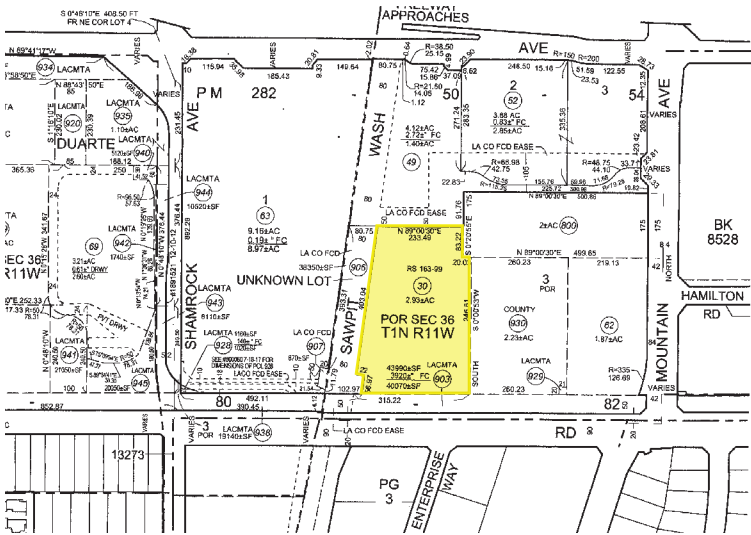

For Lease

±127,600 Sq. Ft. (2.93 Acres) of Land | Zoned MMO

Property Aerial

LOCAL EXPERTISE. INTERNATIONAL REACH. WORLD CLASS.