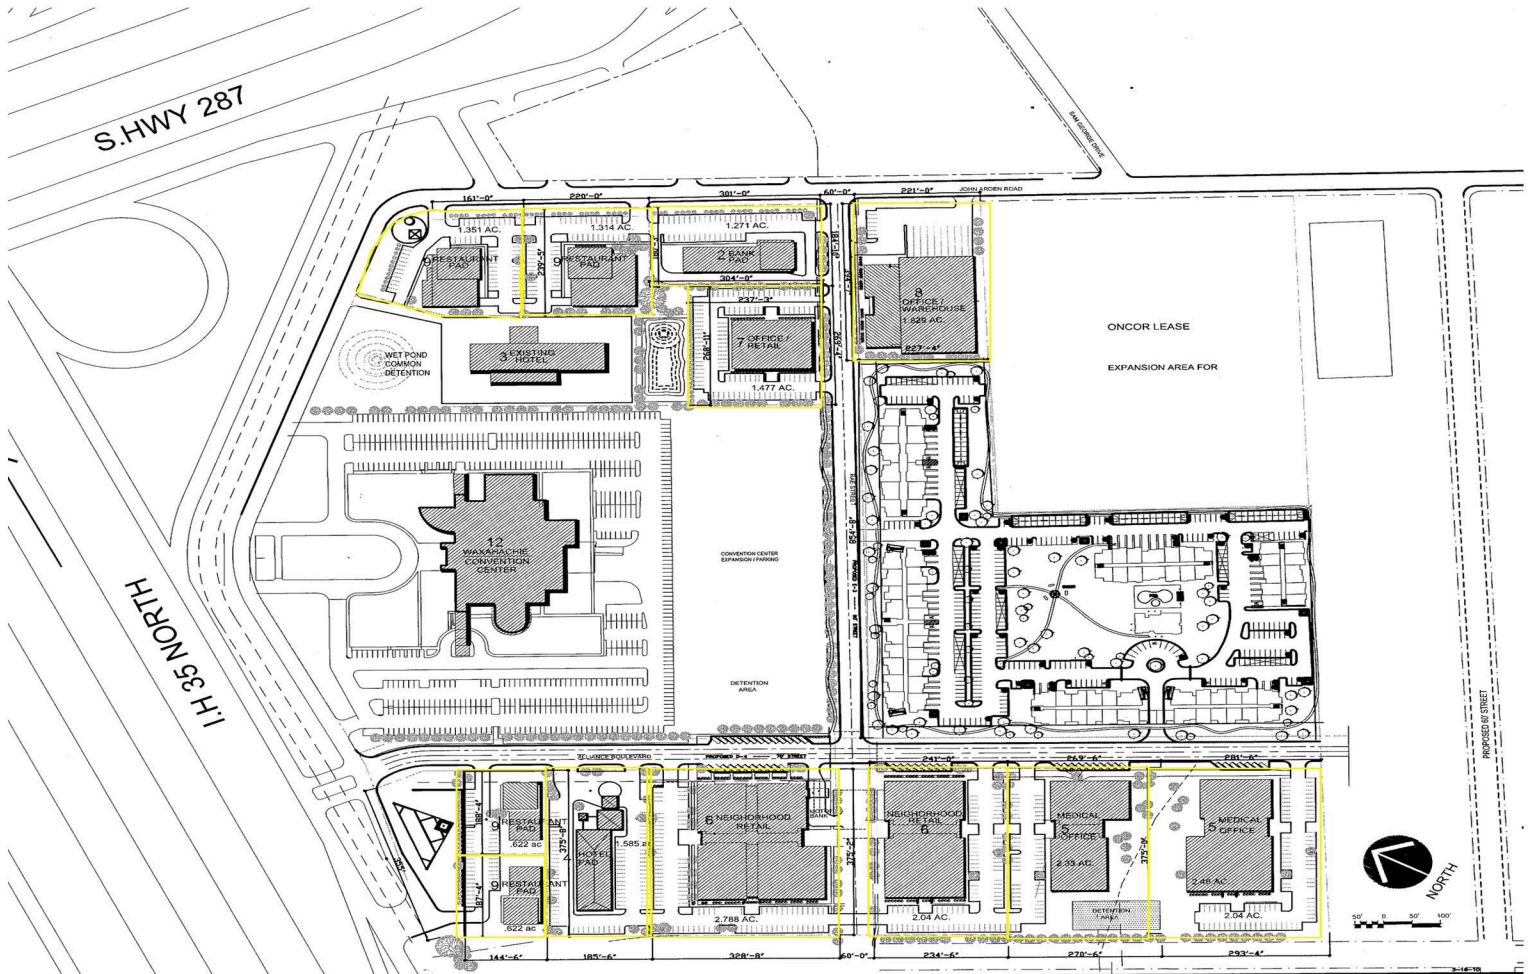

Crossroads Centre at WAXAHACHIE

Claremont Property Company

Houston, Texas

Pad Sites Available

Medical Pad Site - 2.48 AC

Medical Pad Site - 2.33 AC

Retail Pad Site - 2.04 AC

Retail Pad Site - 2.788 AC

Hotel Pad Site - 1.585 AC

Restaurant Pad Site - .622 AC

Restaurant Pad Site - .6232 AC

Restaurant Pad Site - 1.314 AC

Restaurant Pad Site - 1.351 AC

Office/ Retail Pad Site - 1.477 AC

Bank Pad Site - 1.271 AC

Office/ Warehouse Pad Site - 1.829 AC

For More Information contact:

Keeley Megarity
5555 West Loop South, Suite 100
Bellaire, Texas 77401-2108
Tel. (713) 661-0400 ext. 303
Fax (713) 661-0425
keeley@cpc-tx.com