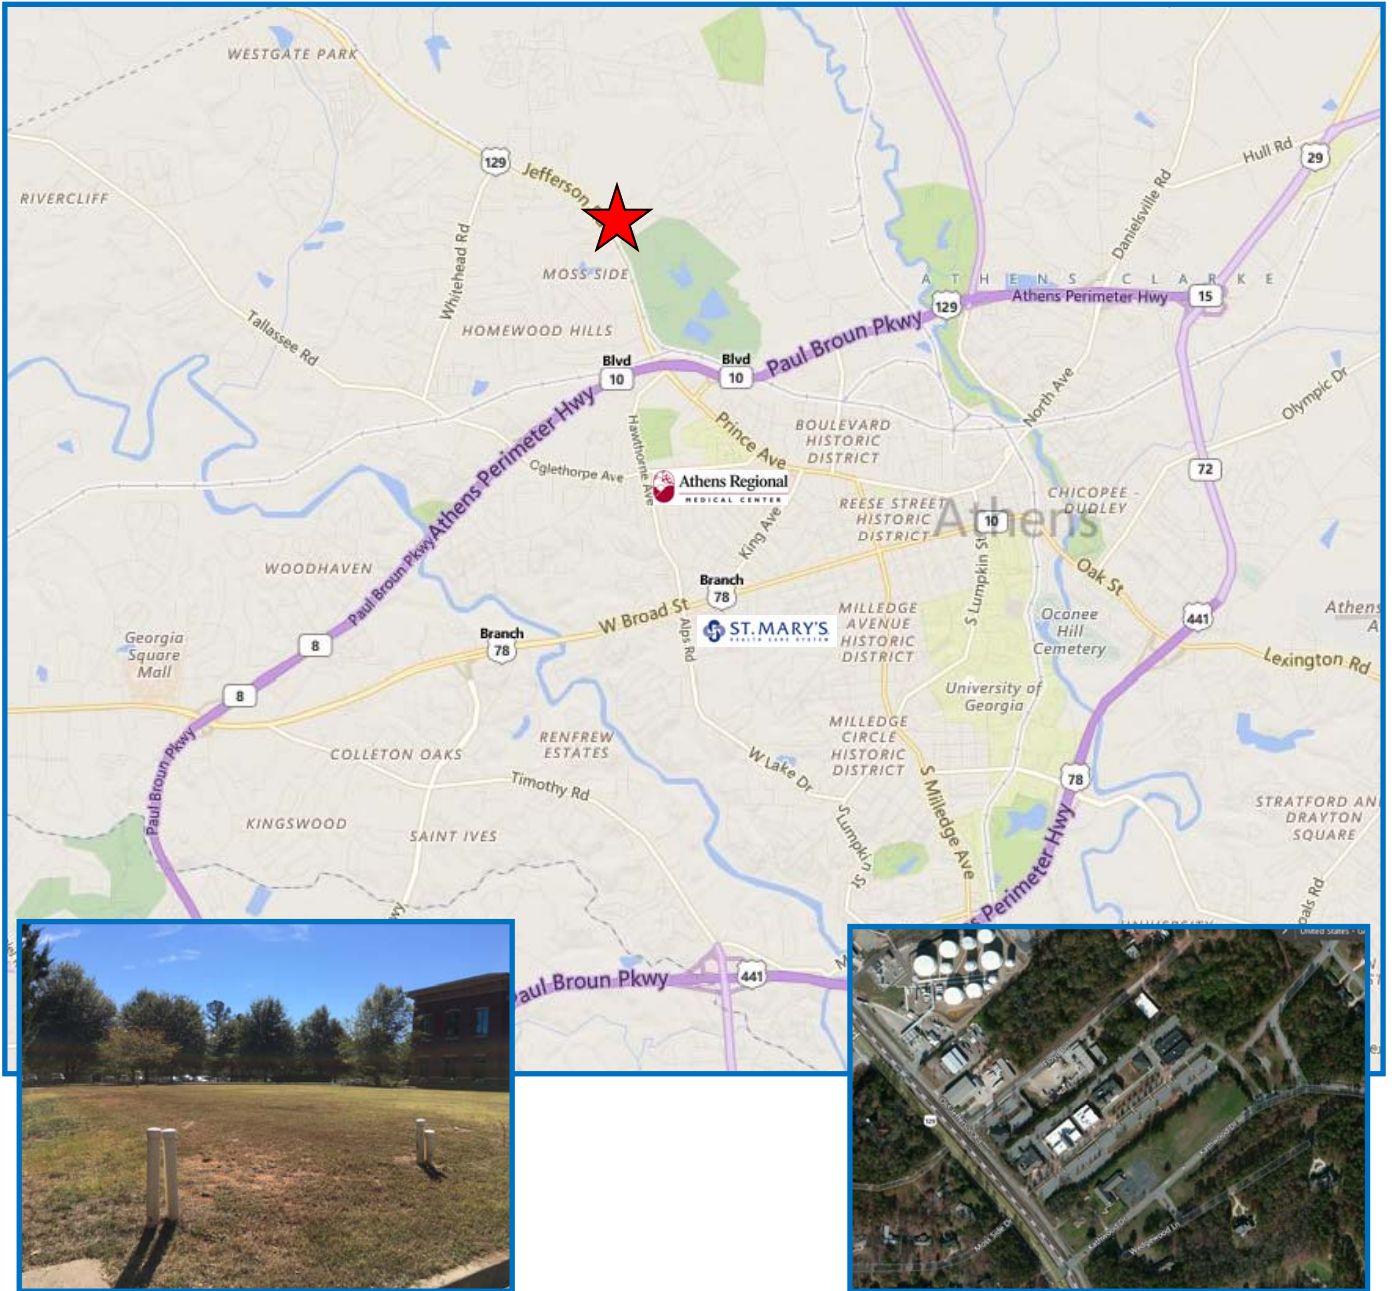

LOCATION MAP

Contact:

Bryan Austin
706-353-1039

Please visit our website at: www.as-prop.com

AUSTIN
SUMNER
PROPERTIES

Austin Sumner Properties has obtained information contained in this brochure which has not been independently verified. Austin Sumner Properties is not responsible for errors and omissions.