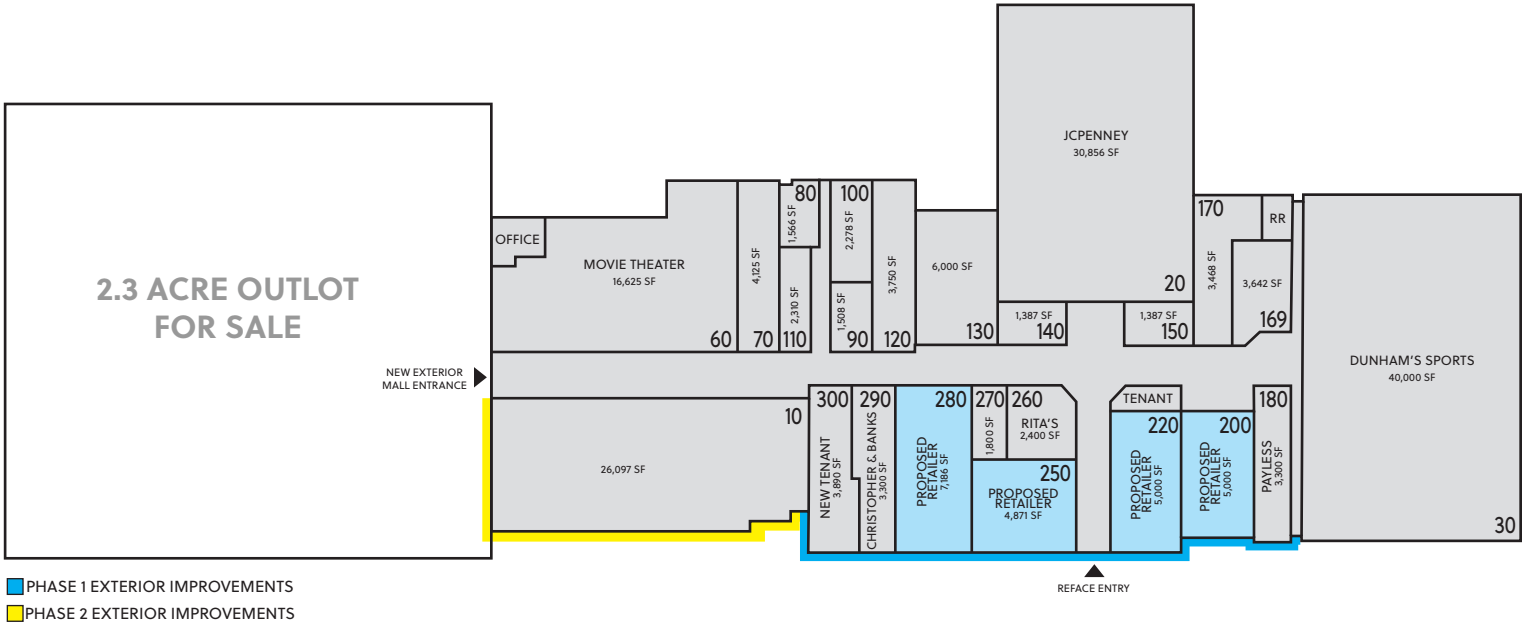

Yankton Mall

2101 Broadway St | Yankton, SD 57078