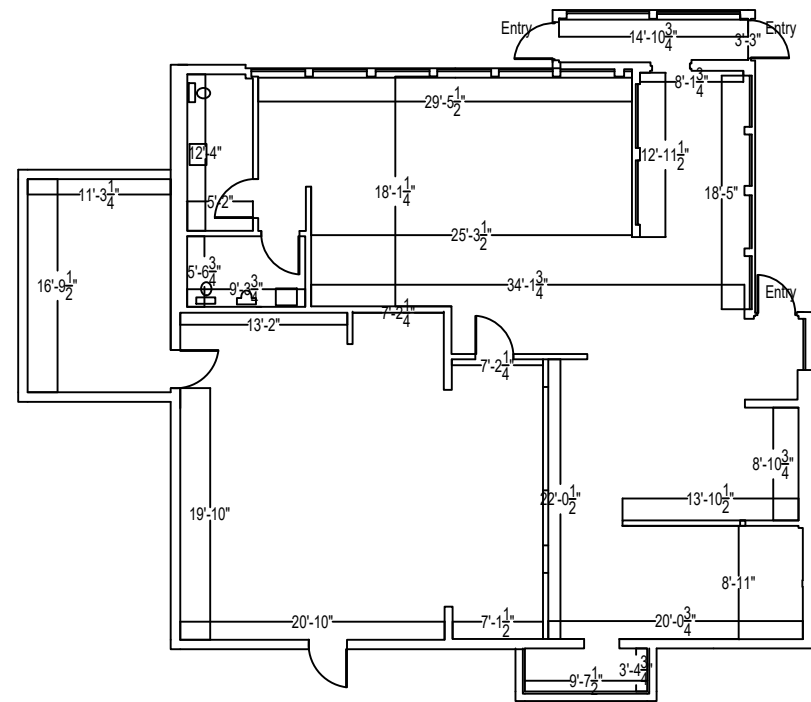

DAIRY QUEEN
 5608 Outer Loop, Louisville KY 40219
 EXISTING FLOORPLAN WITH OUTSIDE DIMENSIONS

DAIRY QUEEN
 5608 Outer Loop, Louisville KY 40219
 EXISTING FLOORPLAN WITH INTERIOR DIMENSIONS