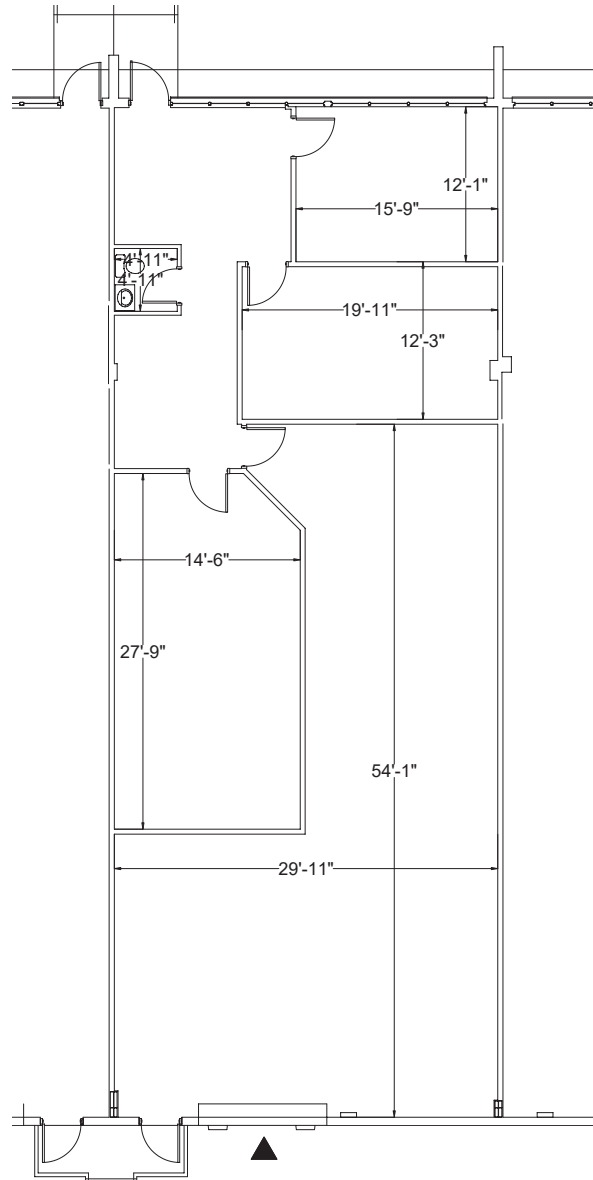

6710 Benjamin Road, Tampa, FL  
**Suite 600: 2,400 RSF**

For more information:

Kelli Hatton  
+1 813.454.1619  
khatton@naiburnsscalo.com

Coy Lowrey  
+1 813.215.8168  
clowrey@naiburnsscalo.com

5201 W Kennedy Blvd, Suite 925  
Tampa, FL  
+1 813.815.8360