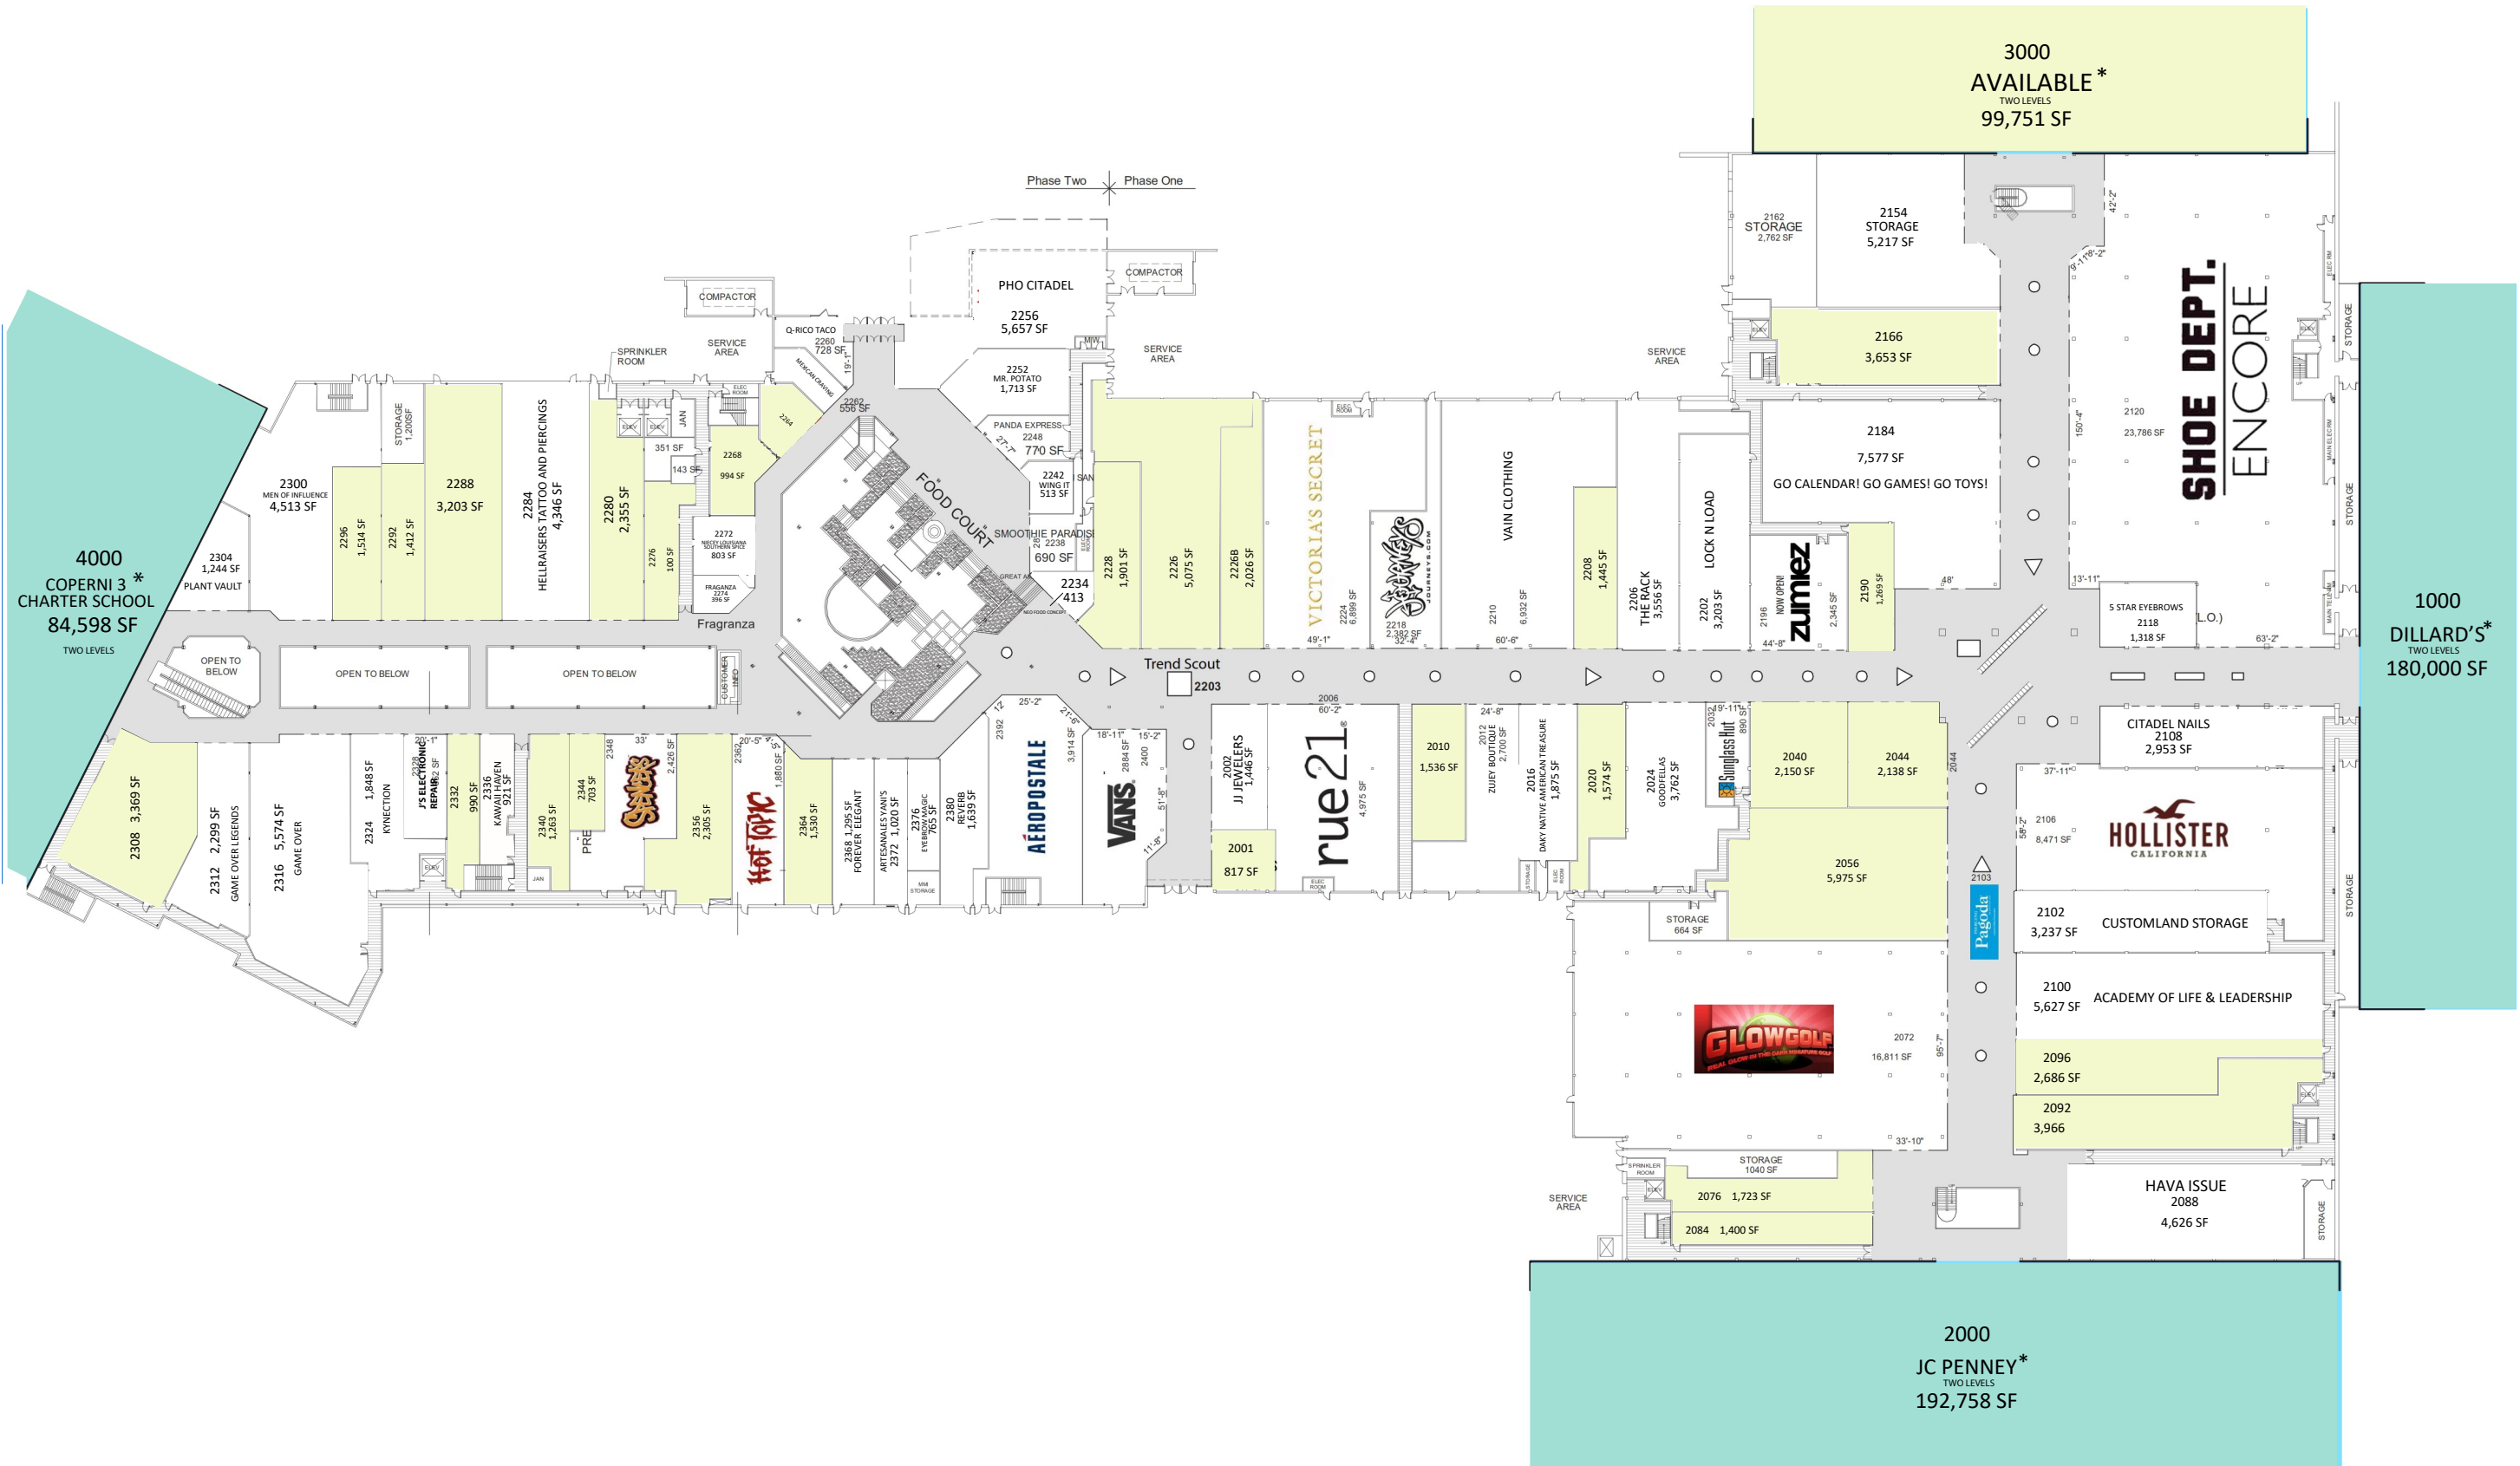

LEVEL 2

*NOT OWNED

LEASING BY:

 LEASE PLAN LP2

THE CITADEL
 COLORADO SPRINGS, CO

750 CITADEL DR. EAST

LEASE PLAN LP2