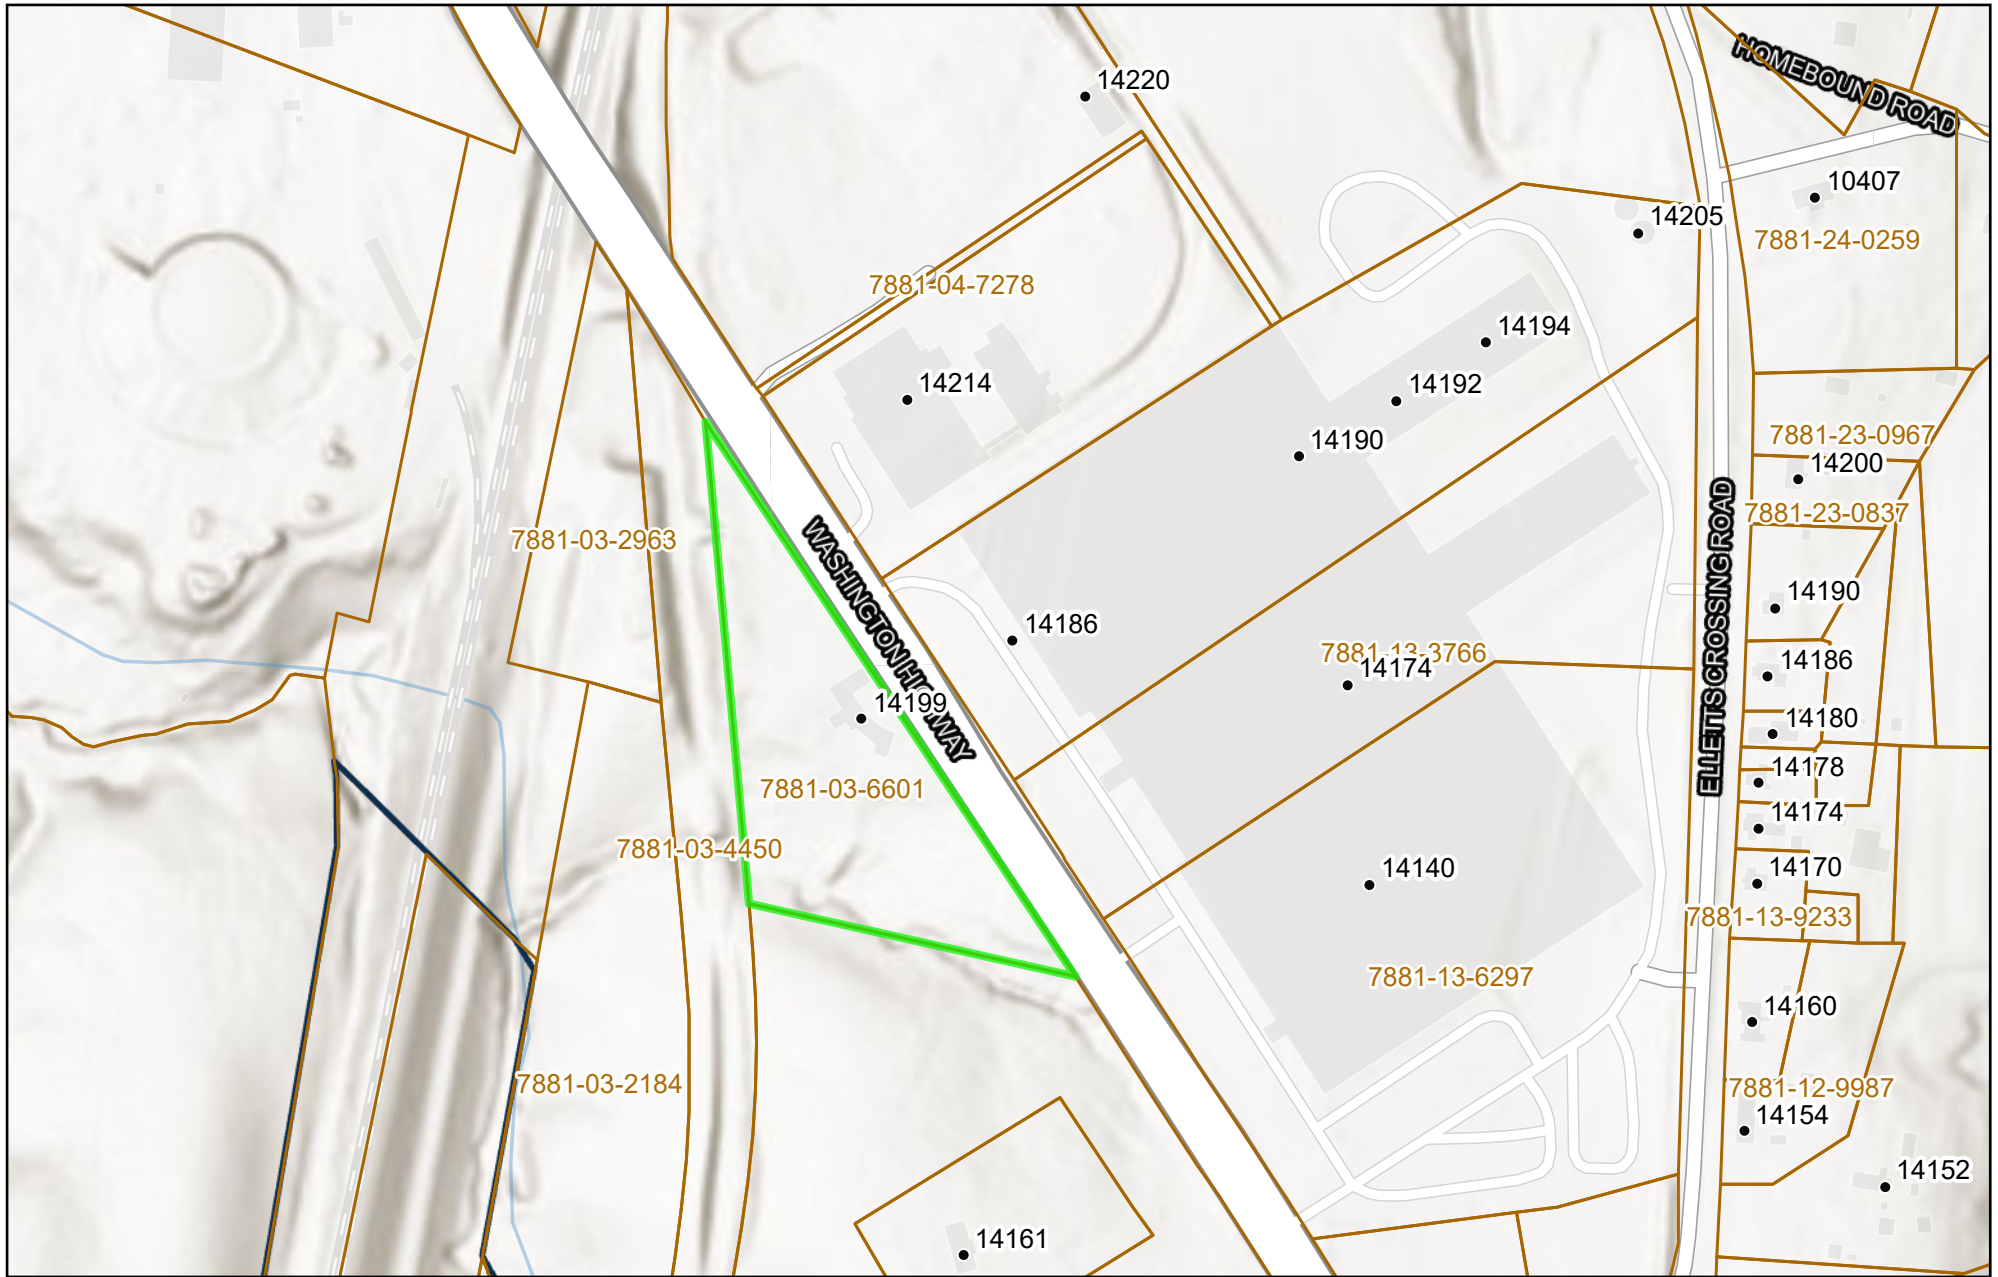

# Hanover Property Map

1" = 275'

- Addresses
- ▭ Parcels
- ▭ Ashland Town Boundary
- ▭ Streets
- ▭ County Boundary
- ▭ World\_Hillshade