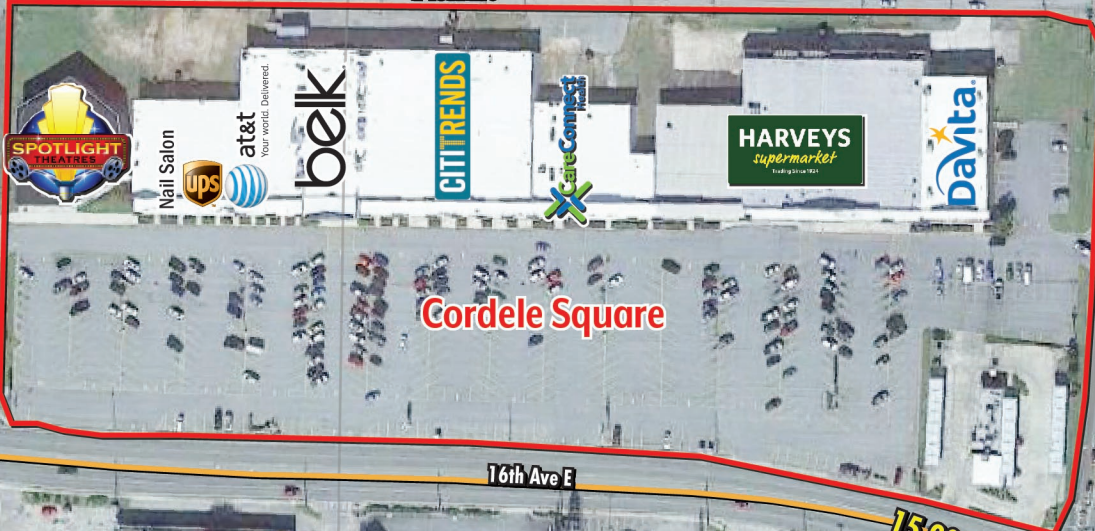

E 15th Ave

Pecan St S

Cordele Square

16th Ave E

15,900 VPD

Nail Salon

at&t
Your world. Delivered.

bek

CITY TRENDS

HARVEYS
supermarket

Davita

Save
a lot
food stores

DOLLAR GENERAL

FARMERS
home
FURNITURE
for Your Life

O'Reilly
AUTO PARTS

W