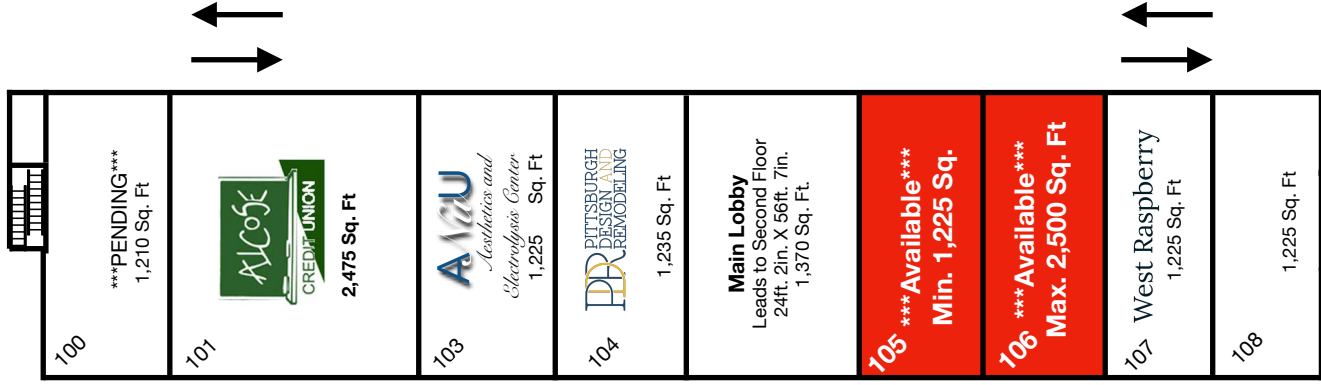

The Empire Building

3001 Jacks Run Road, White Oak, PA 15131

EXHIBIT A - Lease Map - Floor One

115 Parking Spaces

Jacks Run Rd. / Route 48