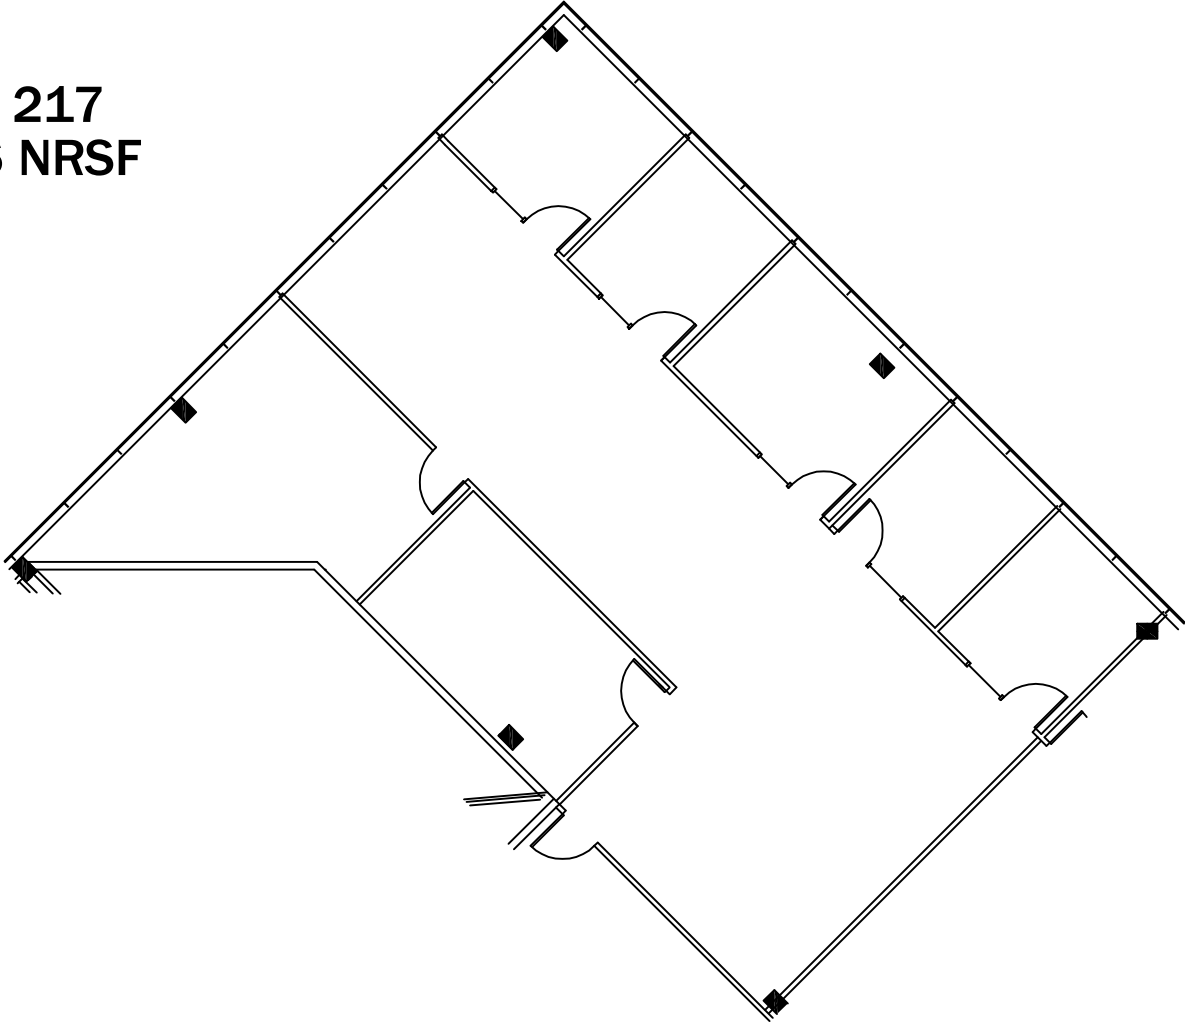

Creekridge II

140 Cypress Station Dr.
Houston , TX

SUITE 217
2,626 NRSF

SUITE LOCATION

09/16/2020

2064.CB

CADD Documentation by Radian Architecture 713-933-0507