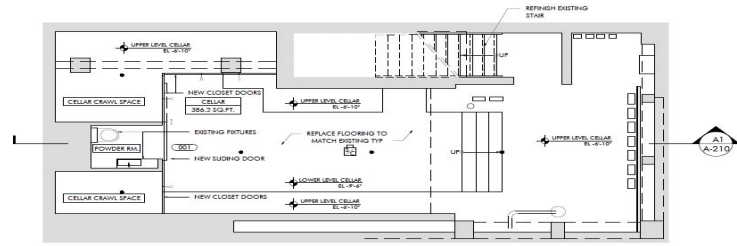

500 BROOME ST | SOHO

FOR DETAILS CONTACT 917.705.3818