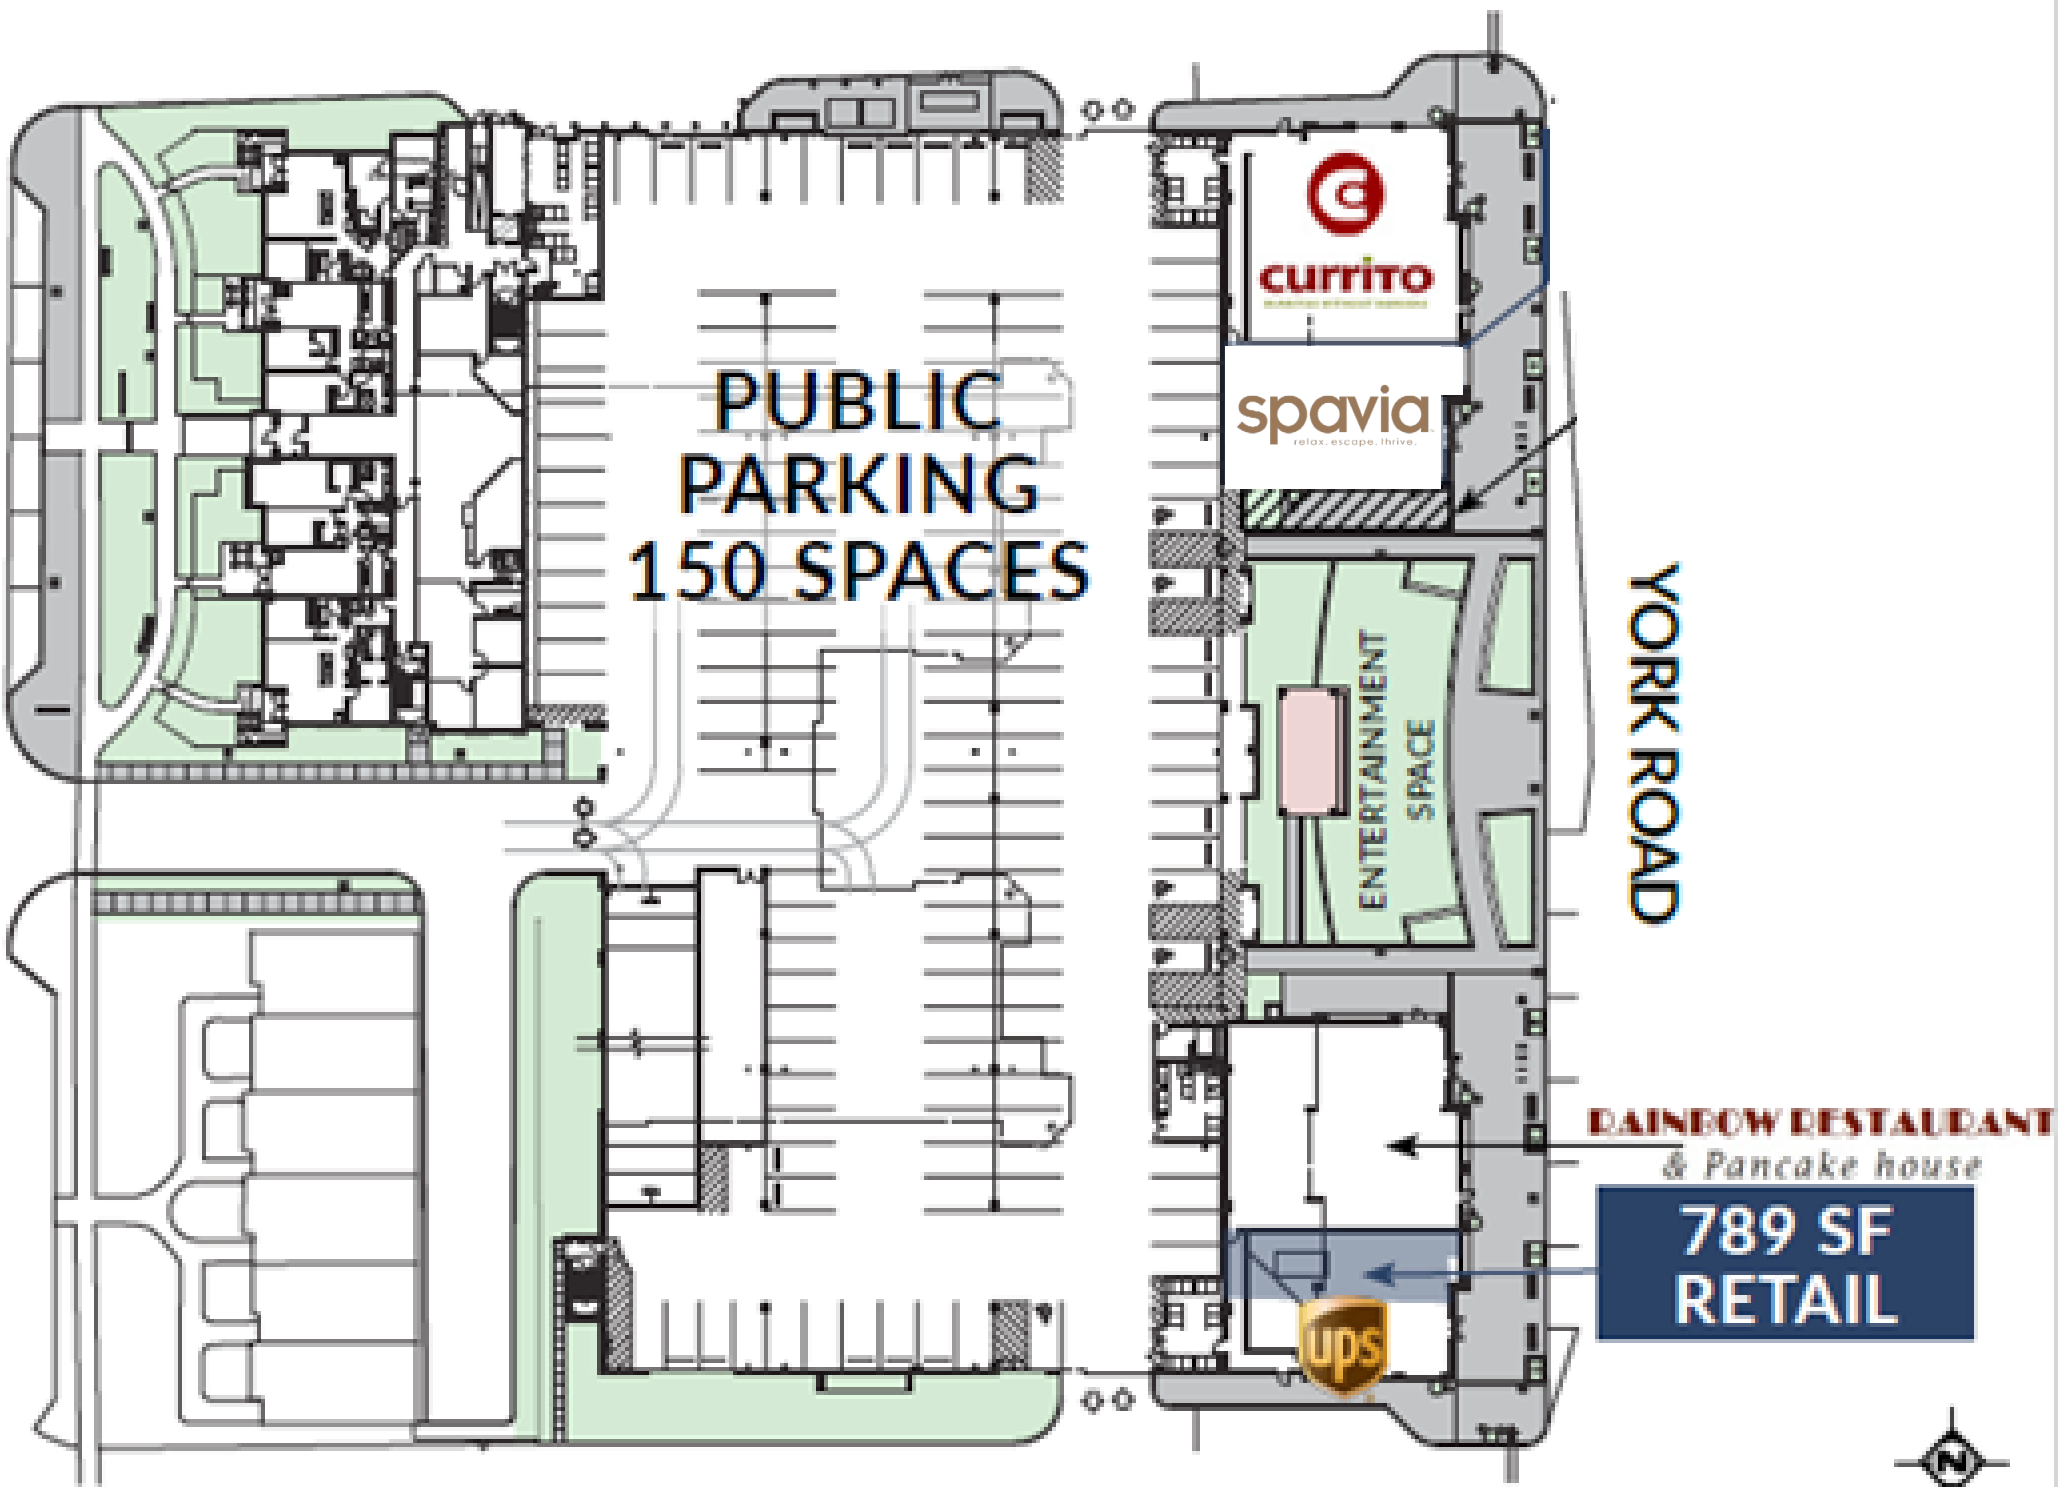

# ELMHURST 255

DOWNTOWN APARTMENTS

192 ULTRA-LUXURY APARTMENTS  
(100% OCCUPIED)

150 PUBLIC PARKING SPACES  
ON GROUND FLOOR

789 SF WHITE BOX SPACE  
AVAILABLE NOW  
(LAST REMAINING SPACE)

The UPS Store 

spavia  
relax. escape. thrive.

**currito**  
BURRITOS WITHOUT BORDERS

# SITE MAP

NOT TO SCALE

YORK ROAD

PUBLIC  
PARKING  
150 SPACES

**RAINBOW RESTAURANT**  
& Pancake house

**789 SF  
RETAIL**