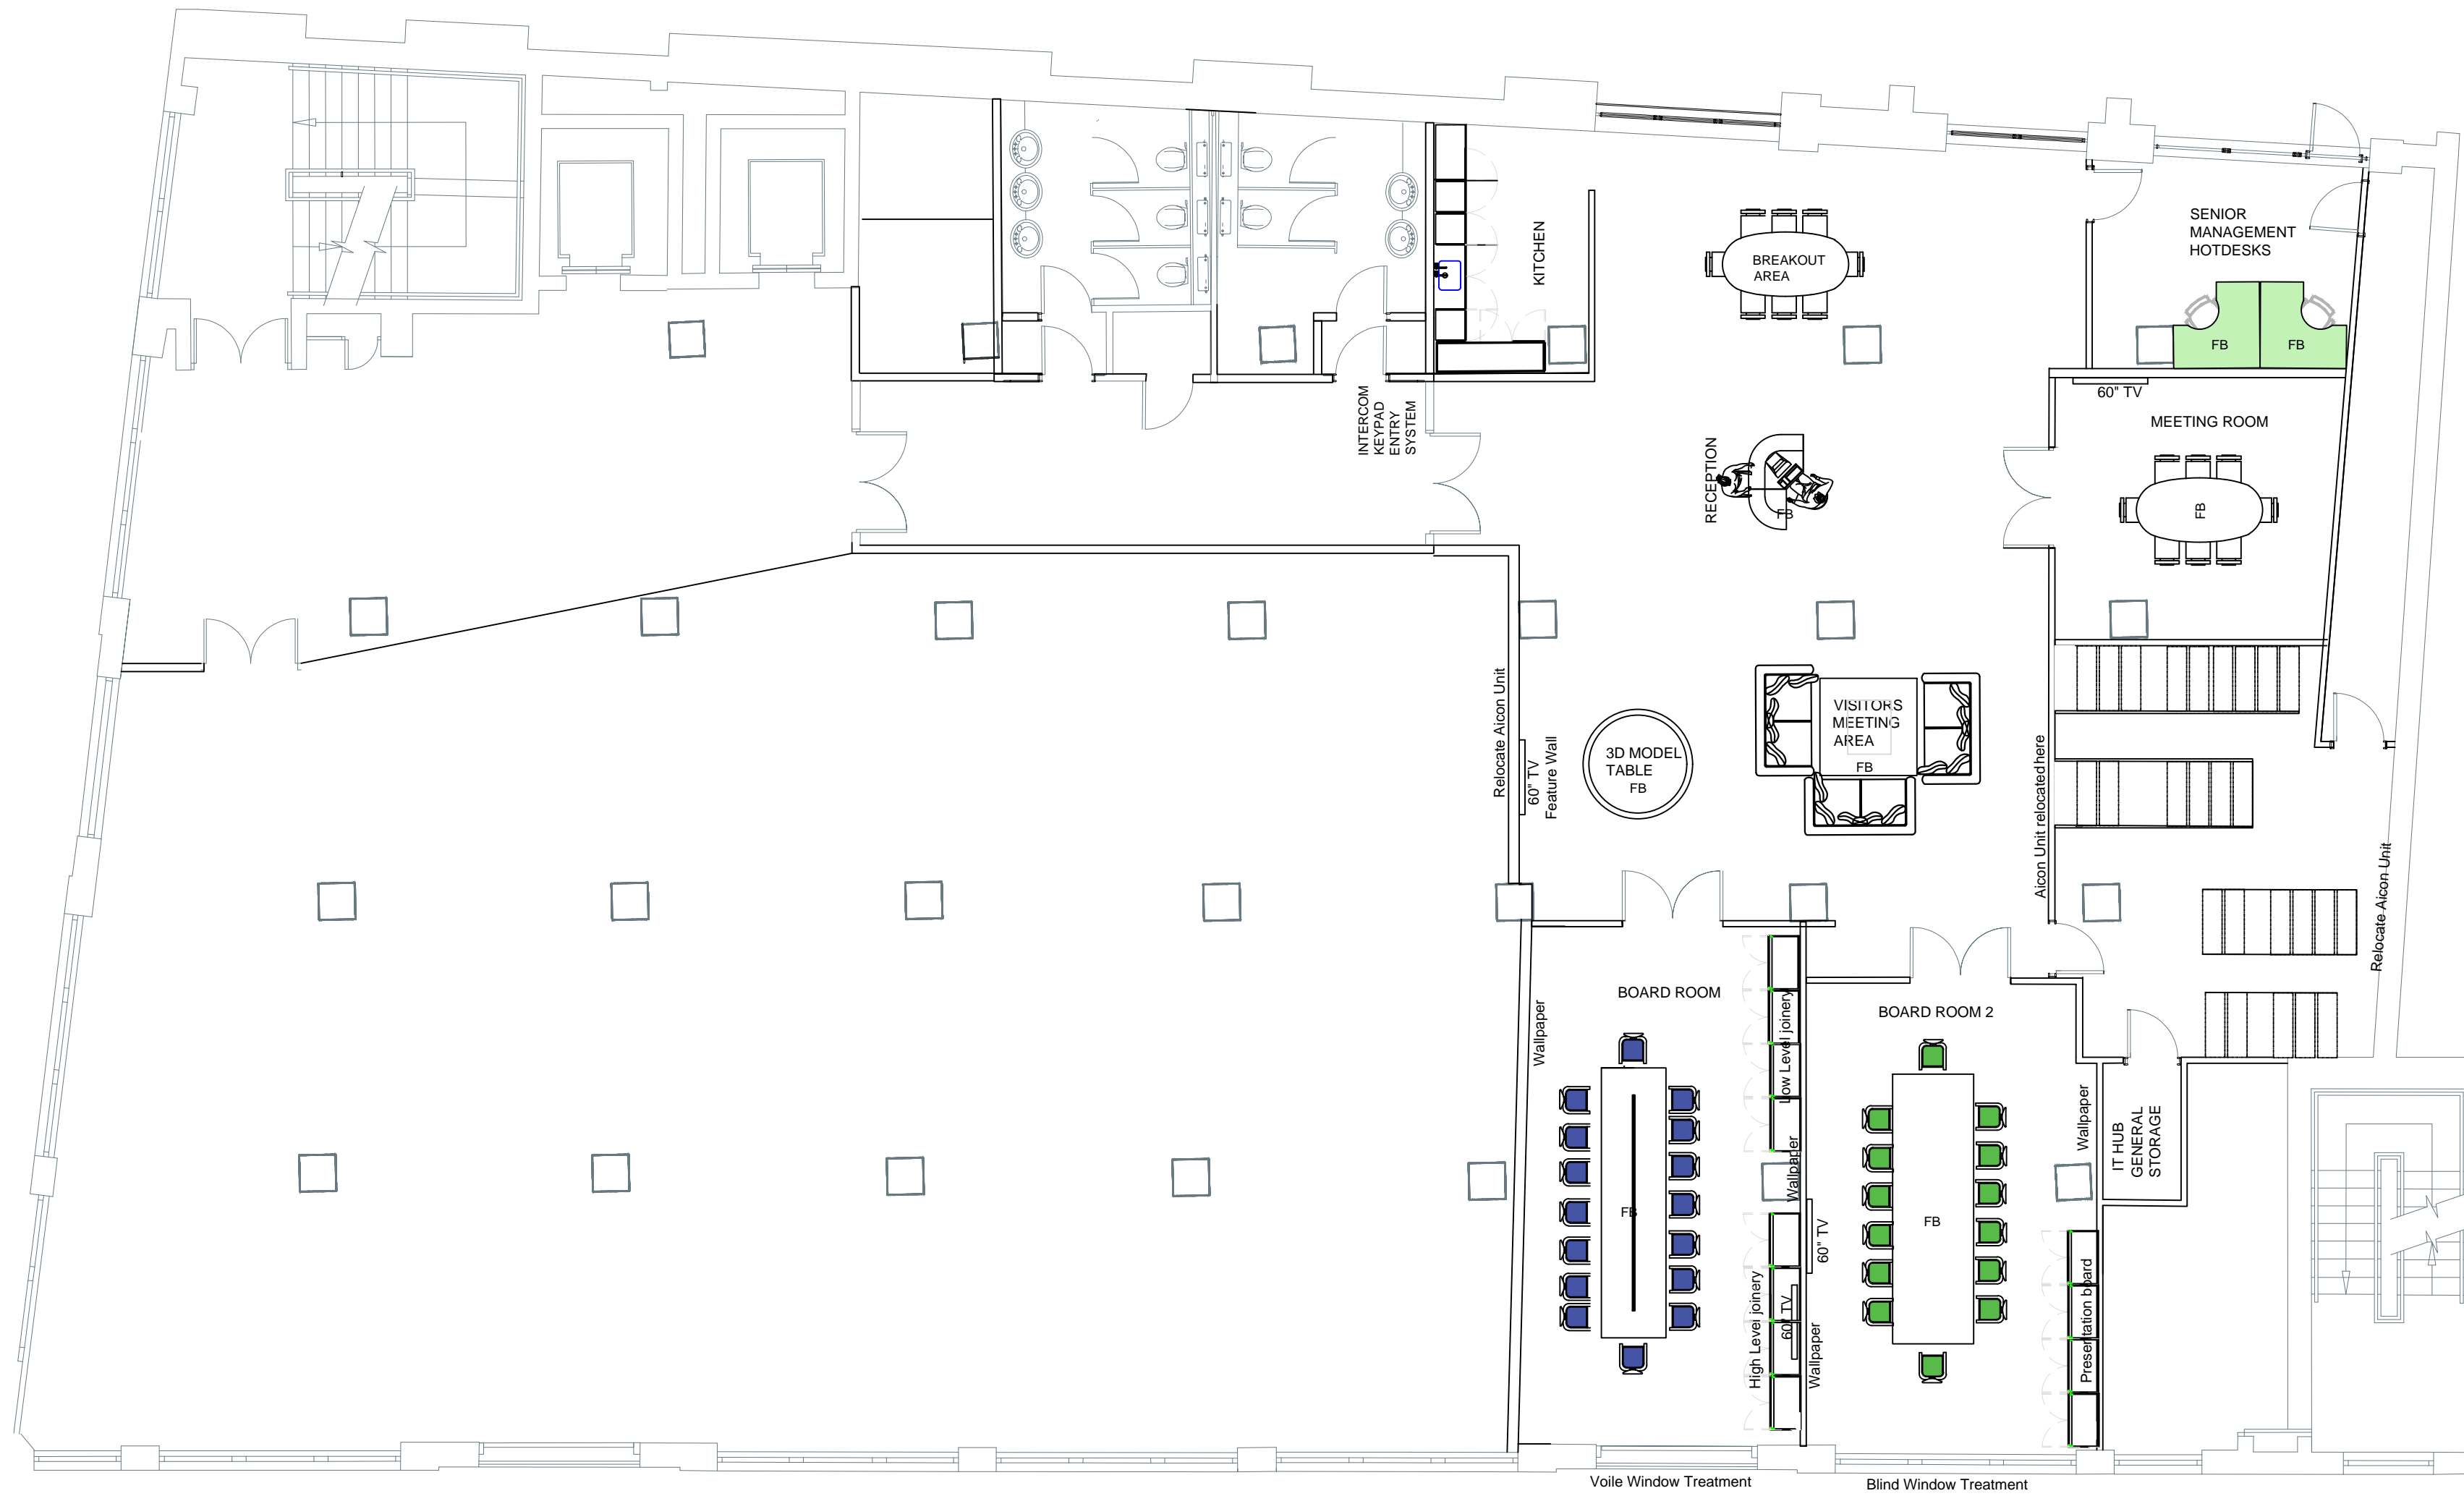

CURLEW STREET

GAINSFORD STREET

Drawing Sheet Layout:

General Notes

- Finance 13
- Sales & Marketing 8
- Land 12
- Malt Street Hot Desk 10
- Customer Service 10
- Director 12
- PA 6
- Operations 3
- Technical 1

No.	Revision/Issue	Date
1	Issue	21/03/16

Project Name and Address
Proposed
Ground Floor Curlew Street

Project	Sheet
New Office Layout	First
Date	Floor Plan
March 21st 2016	
Scale	
1:100 @ A3	