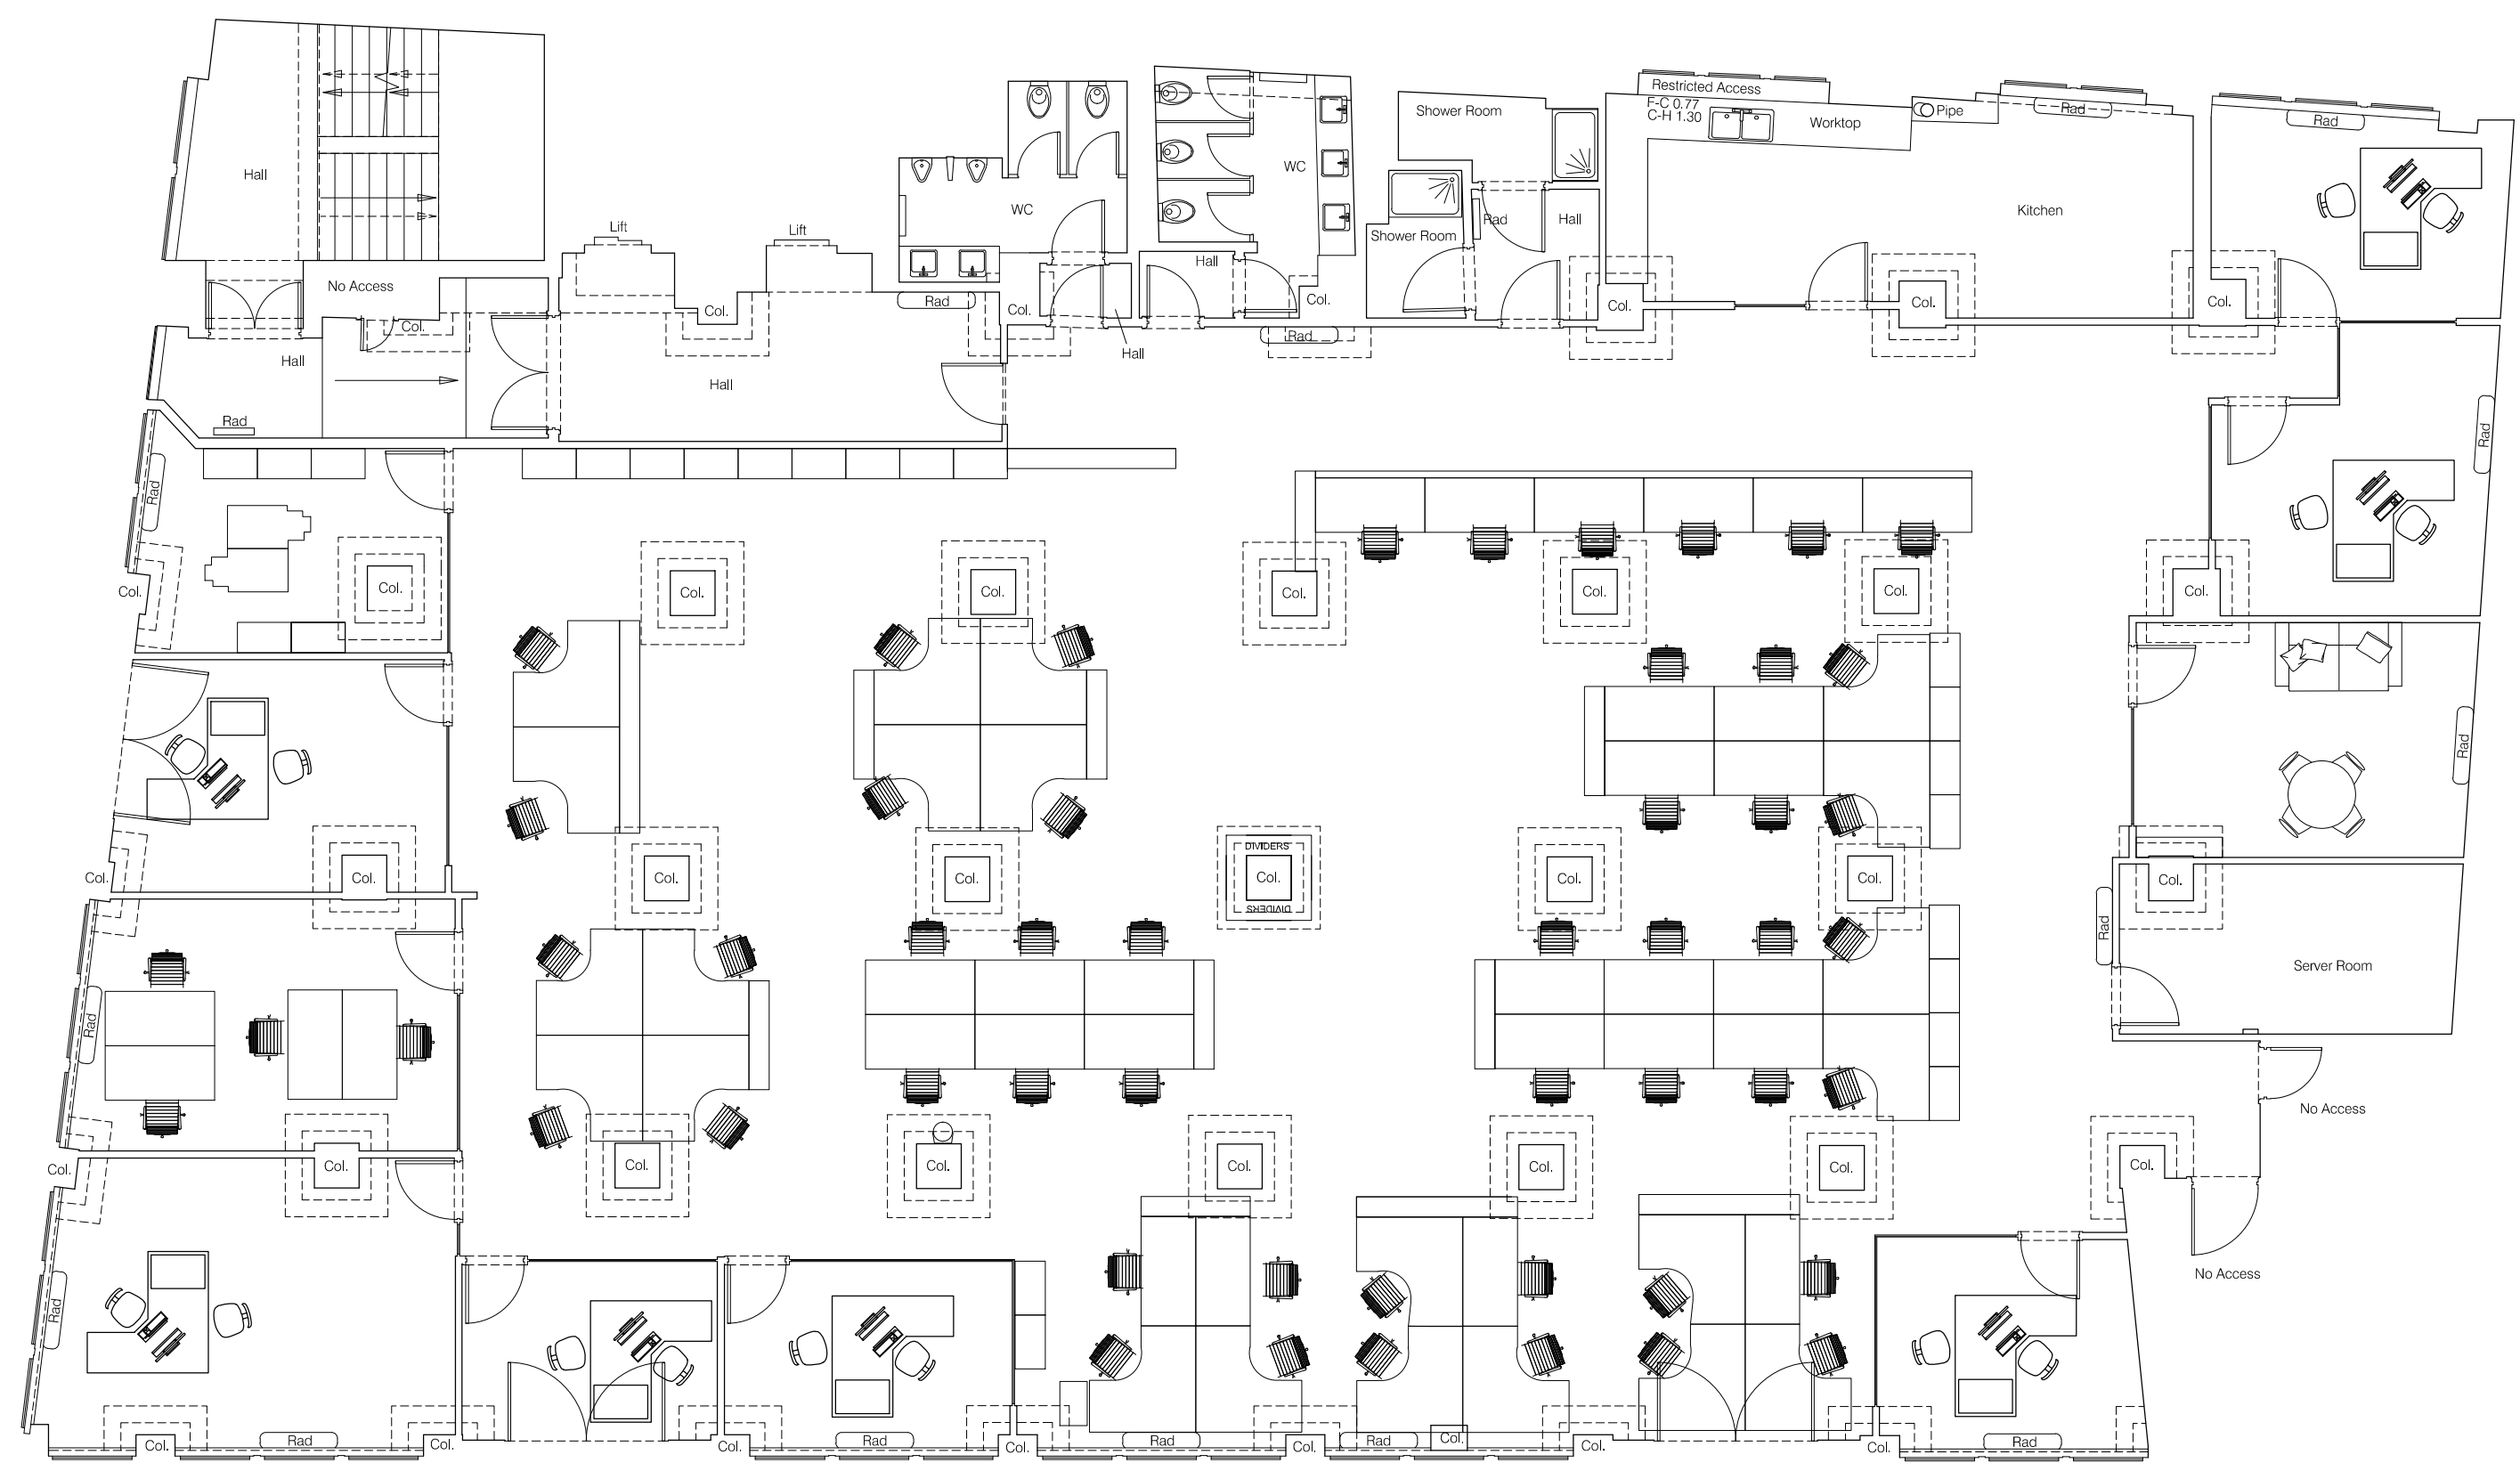

CURLEW STREET

GAINSFORD STREET

Drawing Sheet Layout:

General Notes

- Finance 13
- Sales & Marketing 8
- Land 12
- Malt Street Hot Desk 10
- Customer Service 10
- Director 12
- PA 6
- Operations 3
- Technical 1

No.	Revision/Issue	Date
1	Issue	21/03/16

Project Name and Address
Proposed
Ground Floor Curlew Street

Project	Sheet
New Office Layout	First
Date	Floor Plan
March 21st 2016	
Scale	
1:100 @ A3	