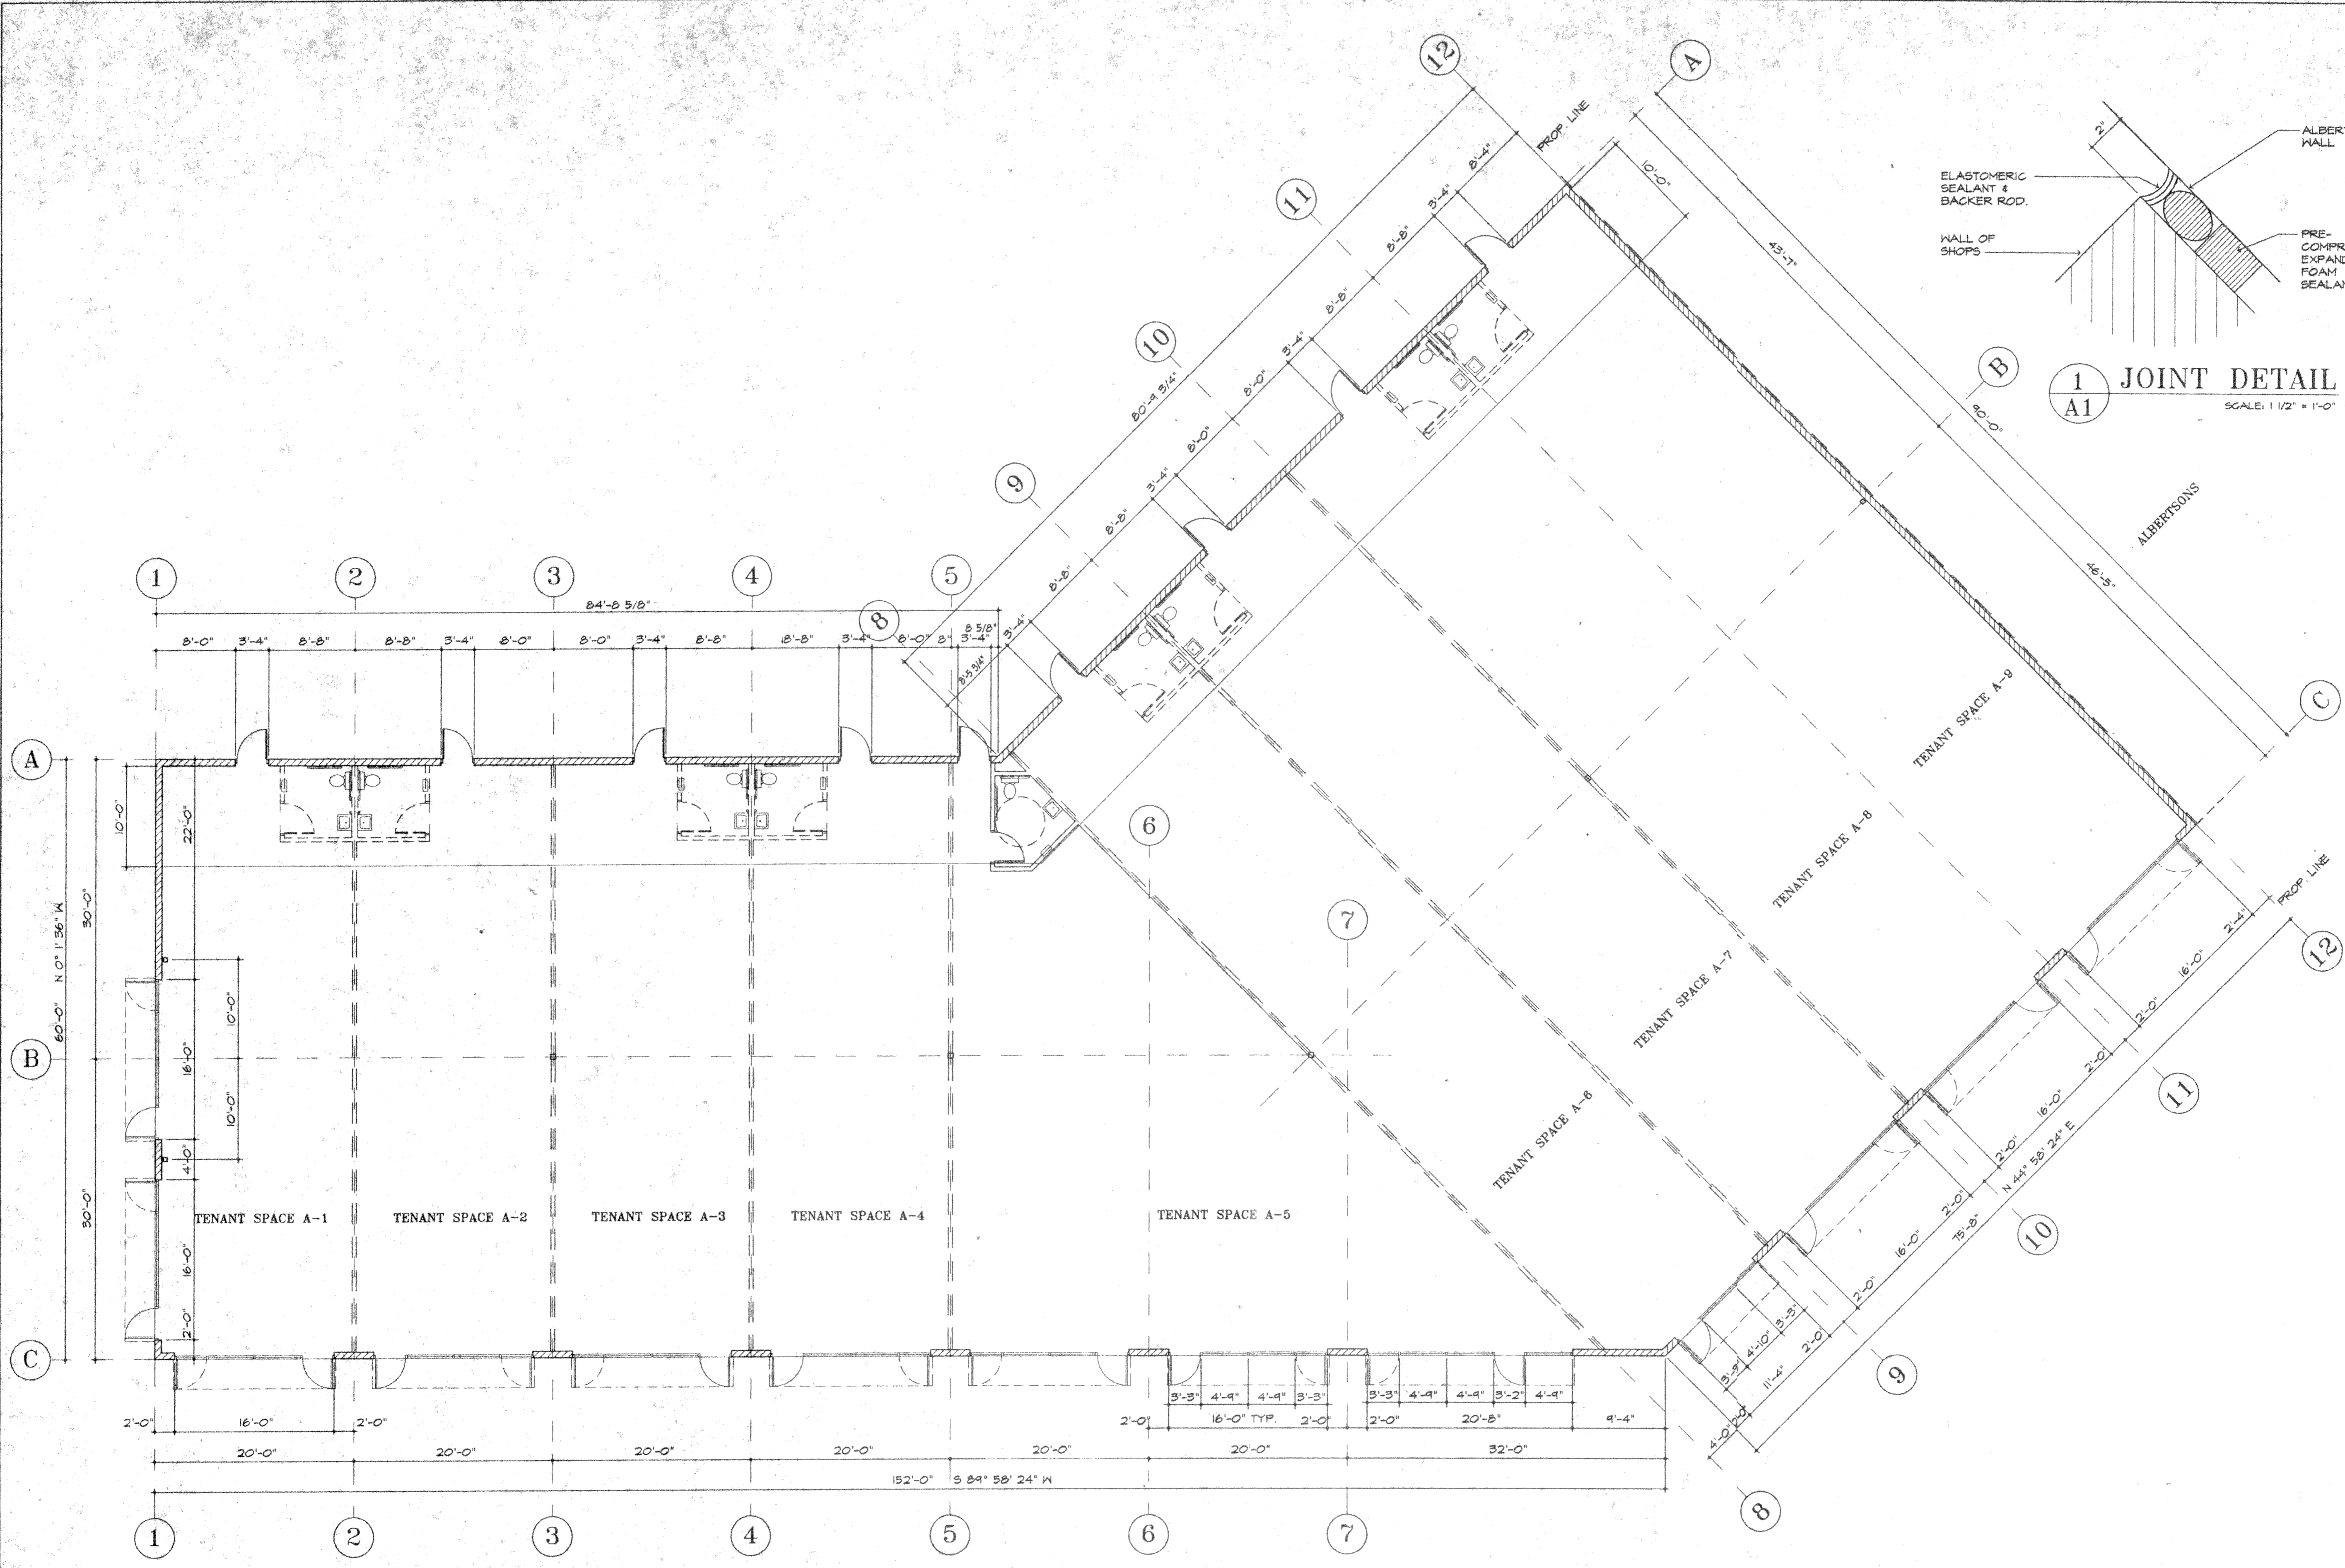

KEY PLAN

WESTLAKE PLAZA

LOVELAND, COLORADO

RETAIL SHOPS BUILDING - A
A Denver Holdings, Inc. Development

SHEET TITLE	RETAIL A FLOOR PLAN
DATE	11 APR 94
DRAWN	JW
REVISION/DESCRIPTION	
BLDG. PERMIT	4/11/94
PROJECT NO.	
SHEET NO.	

A1

FLOOR PLAN

PLAN STORAGE
Retrieval # 158-B