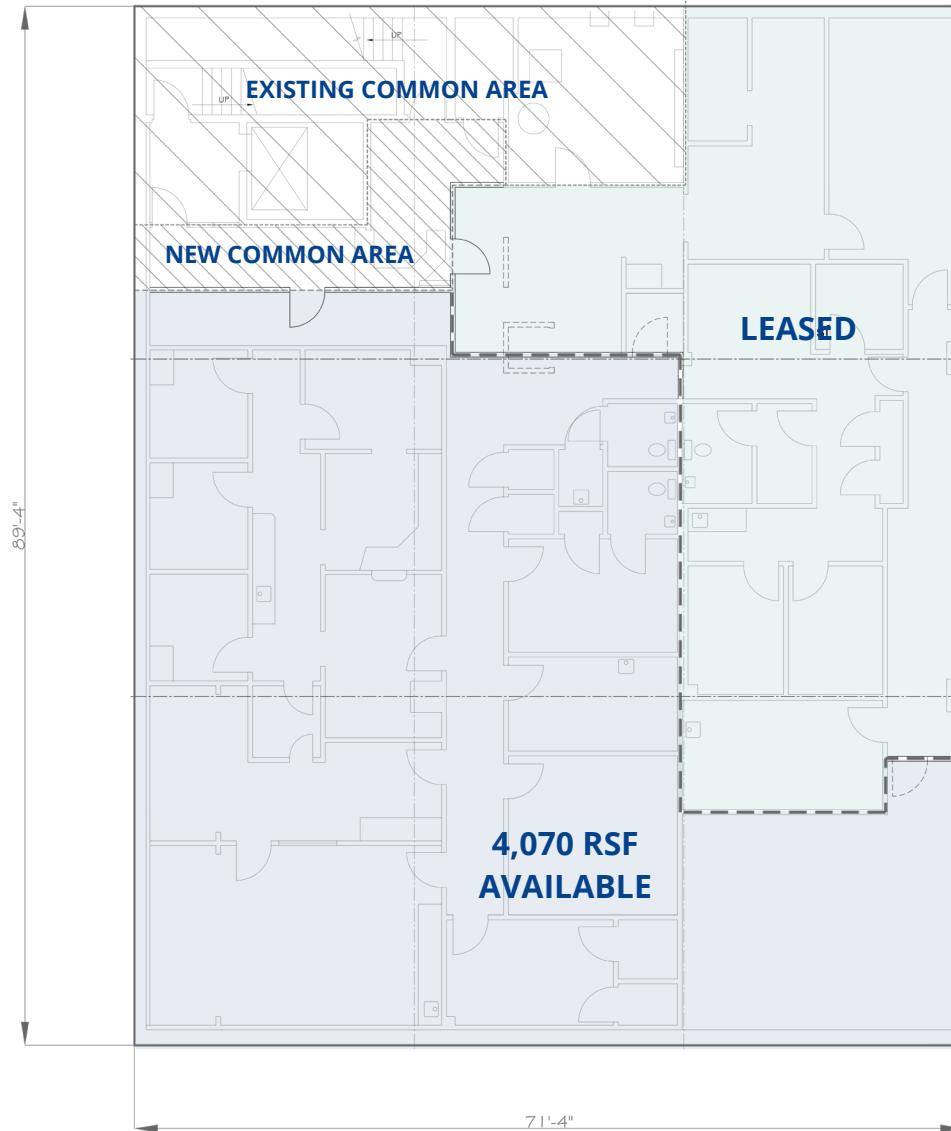

9551 Bustleton Ave, Philadelphia, PA

Lower Level

Matthew Shanahan
Senior Managing Director
+1 215 928 7560
matthew.shanahan@colliers.com

Colliers International
1801 Market Street, Suite 500
Philadelphia, PA 19103
www.colliers.com/philadelphia