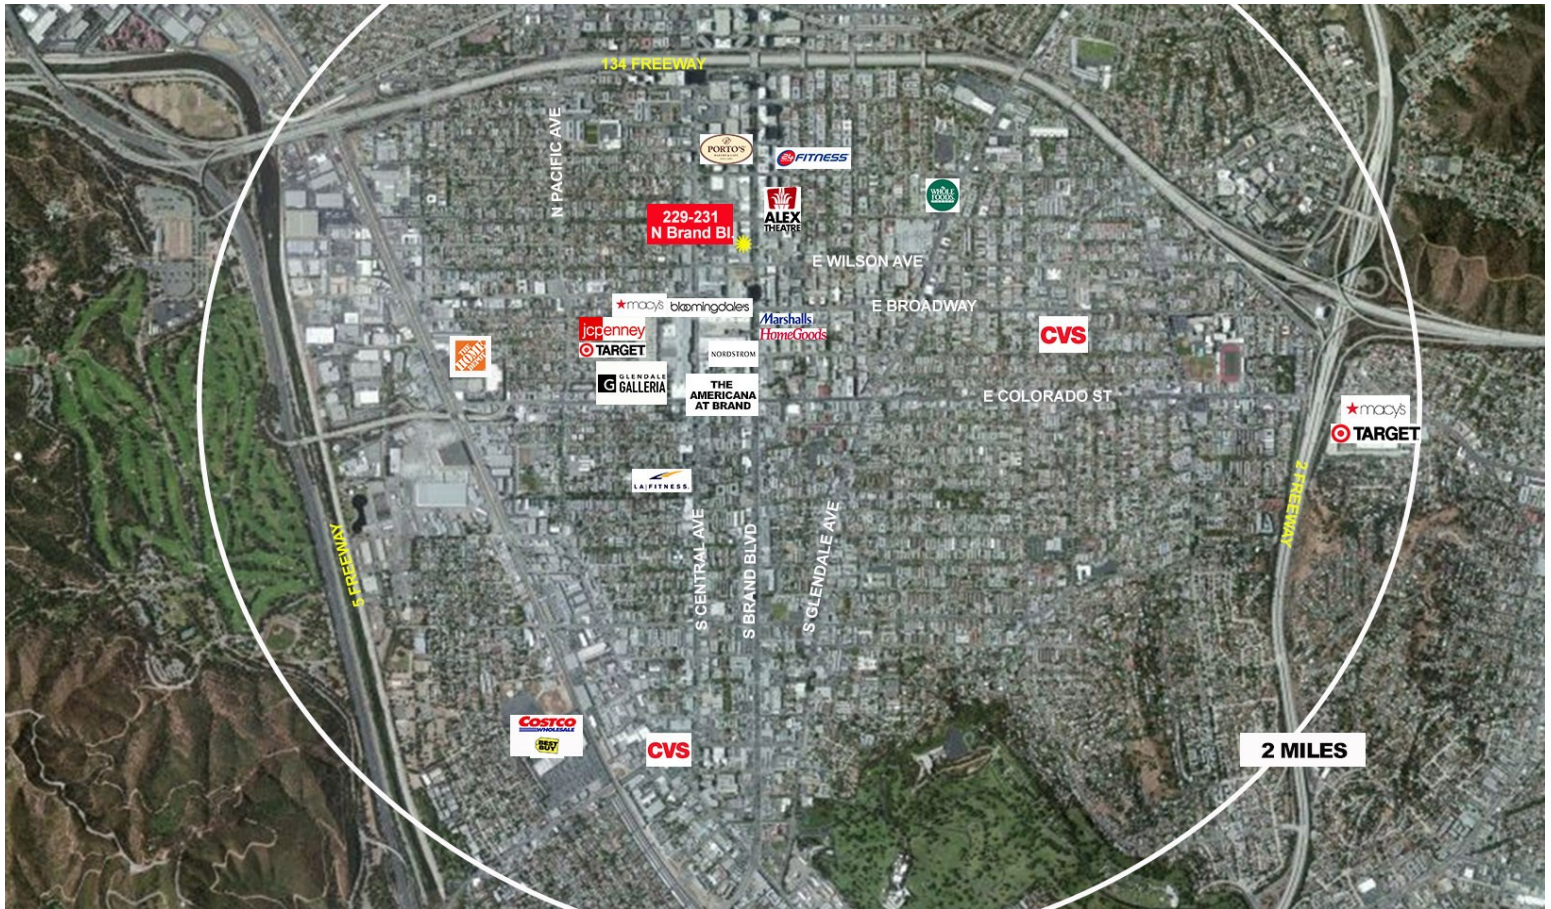

-GLENDALE CENTRAL BUSINESS DISTRICT- BRAND BOULEVARD RESTAURANT/RETAIL

229-231 N Brand Boulevard, Glendale, CA

Traffic Count on S. Brand:
31,282 CPD

Traffic Count on W. Wilson:
21,778 CPD

DEMOGRAPHICS 1 MILE 3 MILES