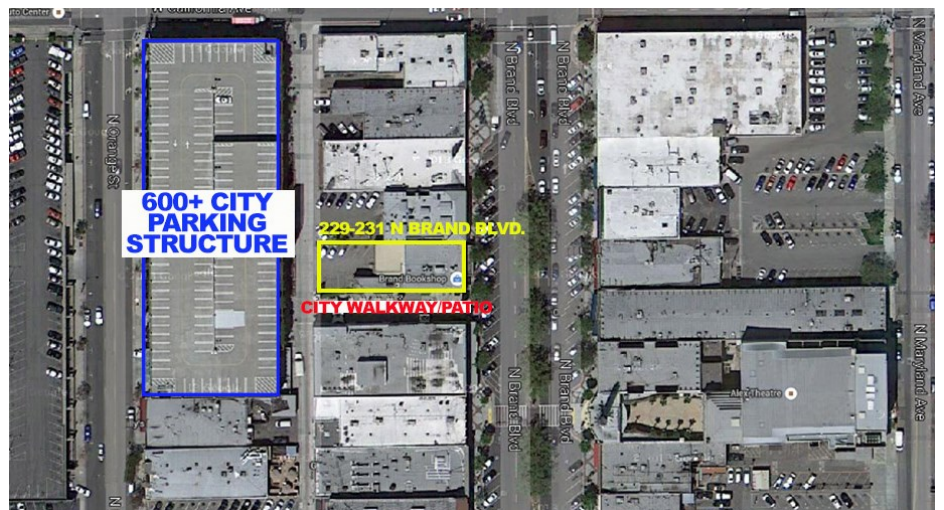

DEMOGRAPHICS 1 MILE 3 MILES

TOTAL DAYTIME POPULATION 109,543 253,882

AVG. HH INCOME $56,212 $72,871

Telephone: (818)725-2700 - (310)247-1001 - FAX (818)755-2701

Contact: Dean Culter

No warranty, express or implied, is made as to the accuracy of the information contained herein. This information is approximate and is submitted subject to errors, omissions, change of price, rental or other conditions, withdrawal without notice, and to any special listing conditions imposed by our principals.