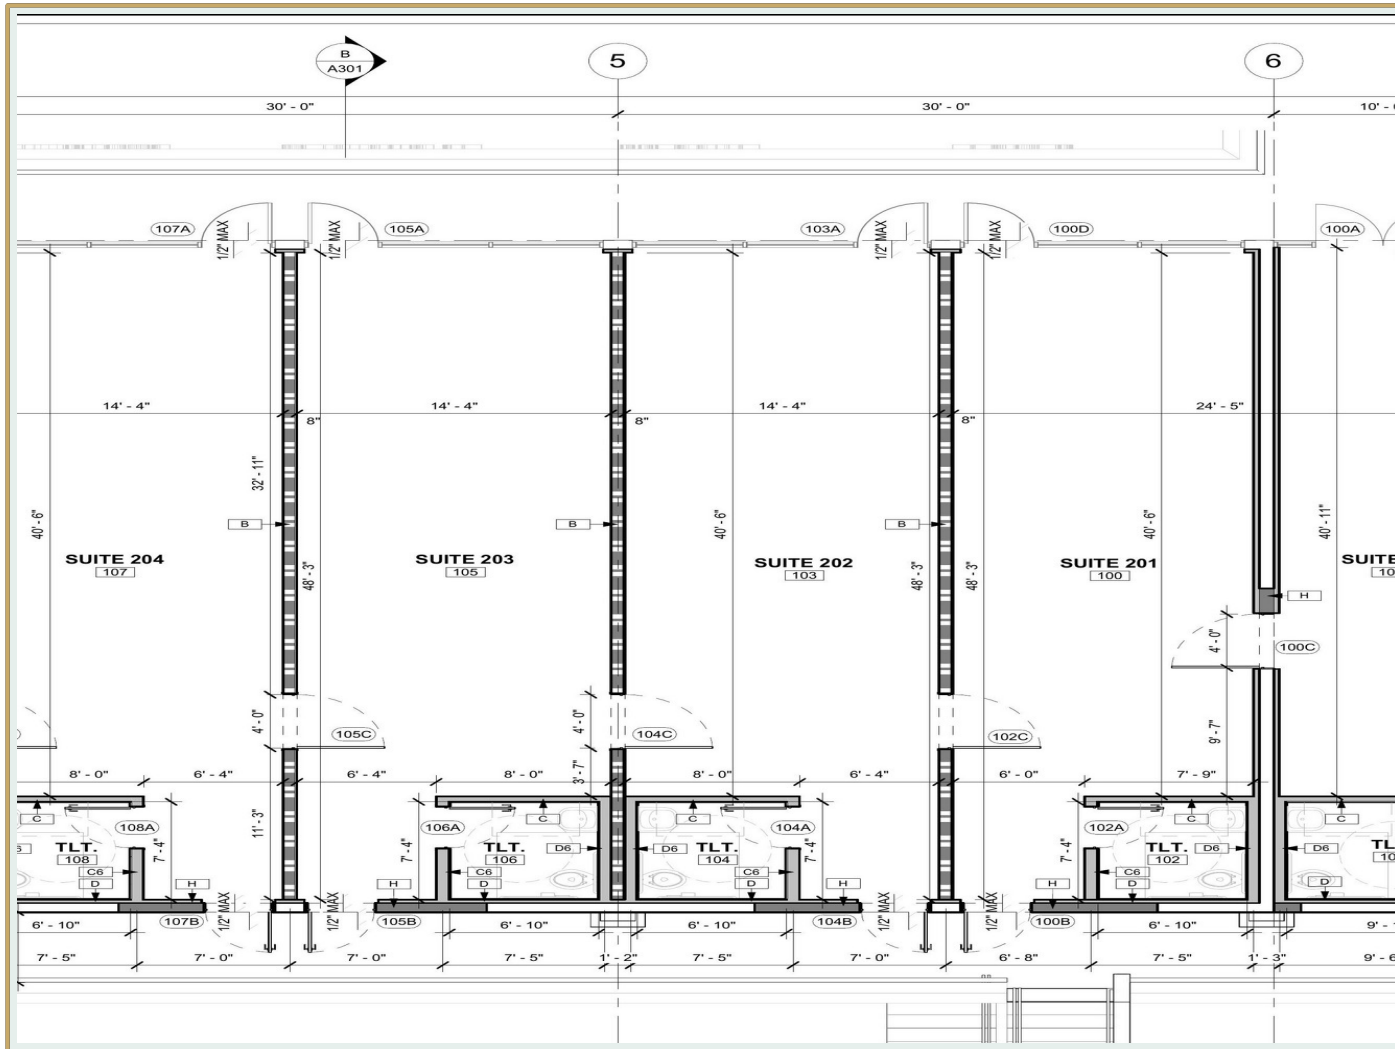

700-900 SF

SUITE SIZE

Brand New

FULL RENOVATION

Florida

MEDICAL COMPLIANT

July 1

MOVE-IN READY

Available Suites — 2nd Floor Floor Plan

20
1

★ TURNKEY SUITE

~800 SF

Fully Turnkey — Move In Within Days

- ✓ Reception + private waiting lounge
- ✓ Medical-grade lighting installed
- ✓ Plumbing complete & operational
- ✓ 2 finished treatment rooms
- ✓ Lockable cabinetry for product storage
- ✓ All finishes done — yours to brand