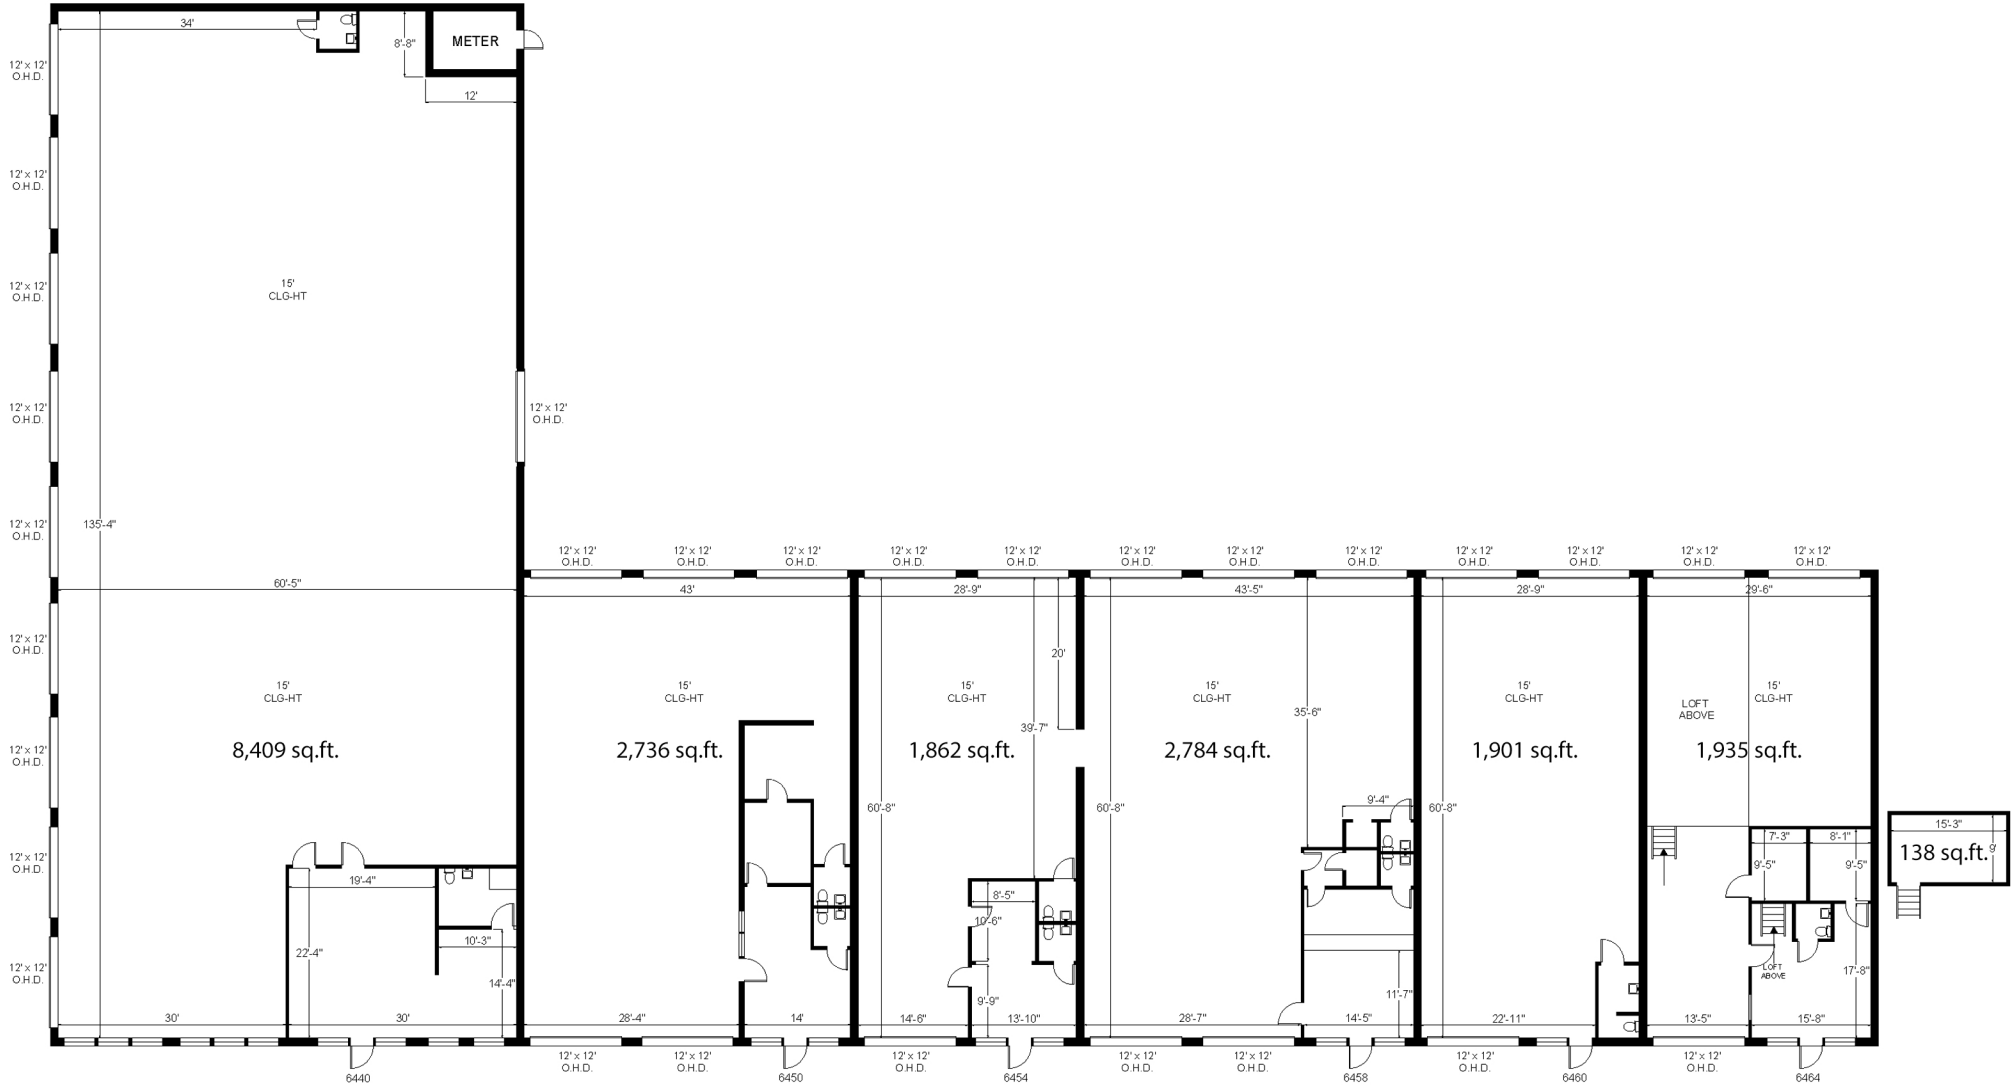

LAUDERHILL AUTO CENTER

6440-6464 W Commercial Blvd | Lauderhill, FL 33311

Haley Presser | Property Manager | 954.491.5505 | Haley@levyrai.com
4901 NW 17th Way, Suite 103 | Ft. Lauderdale, FL 33309

19,627 Rentable Sq. Ft.
www.LevyRealtyAdvisors.com