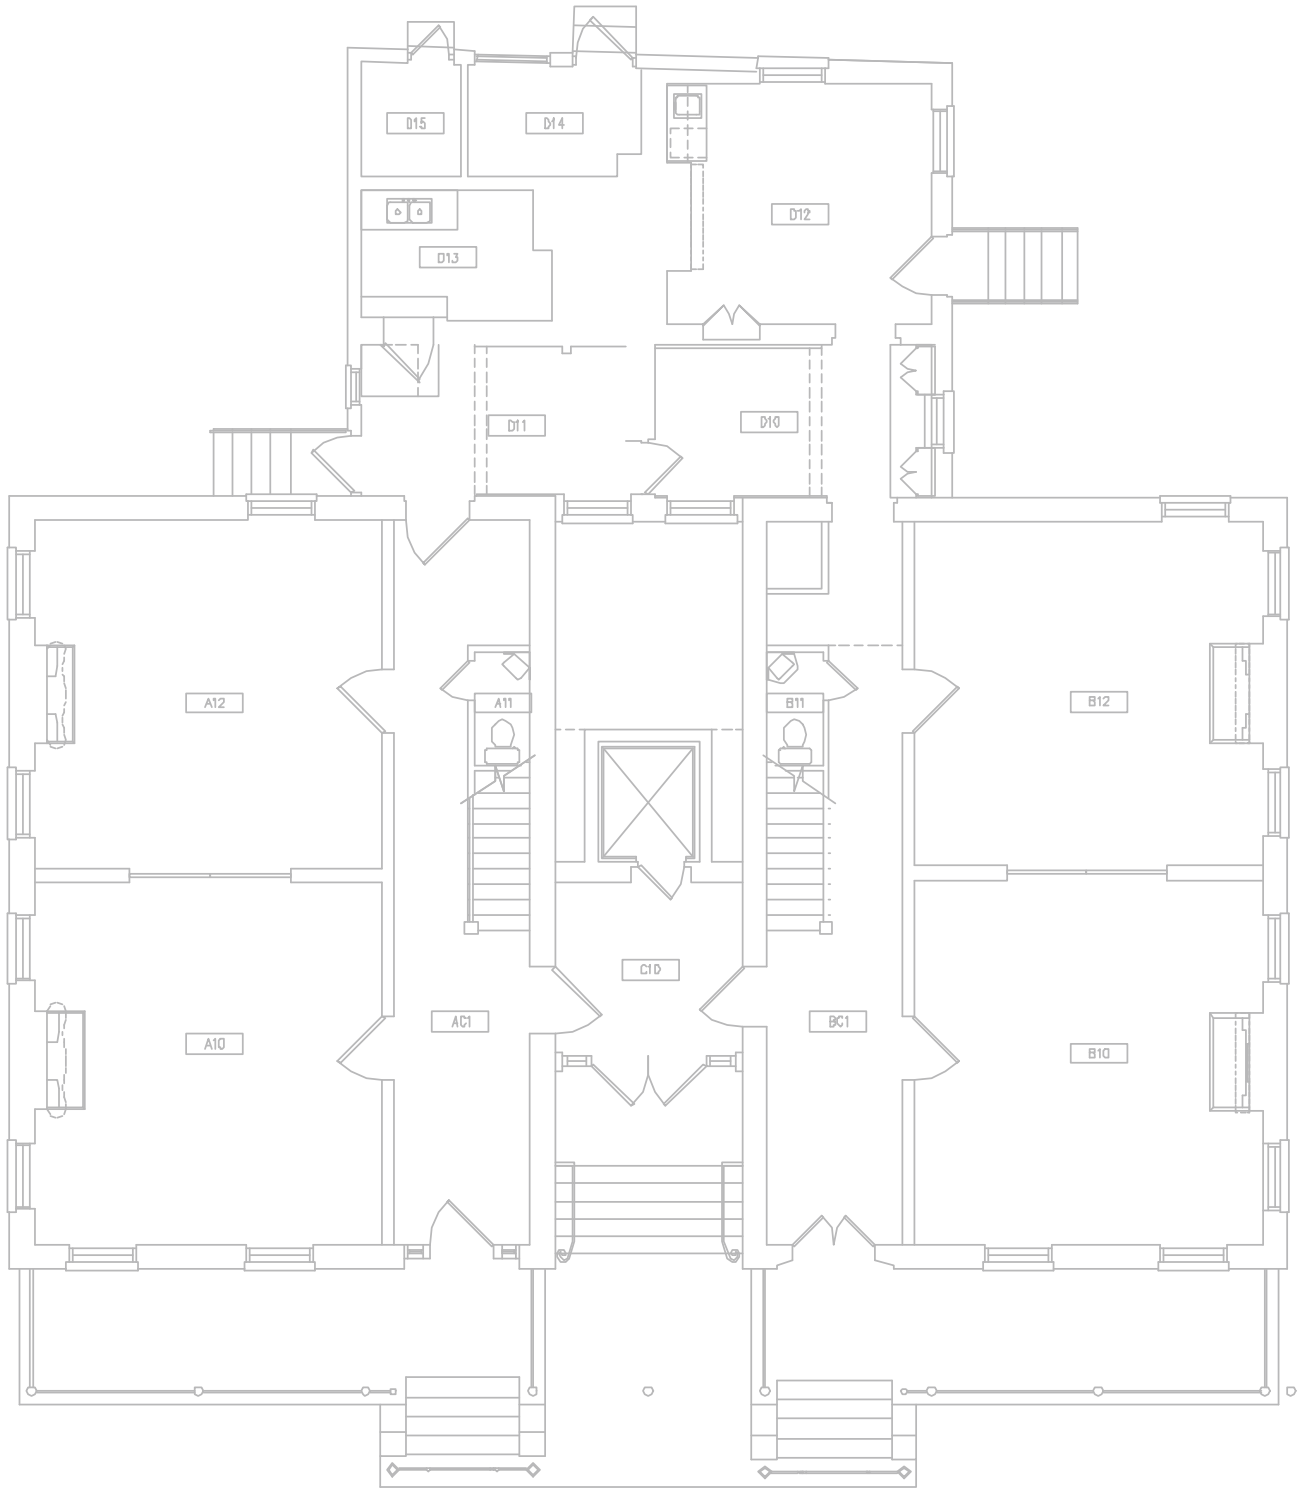

157-159 Conception Street  
Hannah House

SIZE = 3,275 SQFT

(Includes Elevator Shaft)

1st Floor - Floorplan