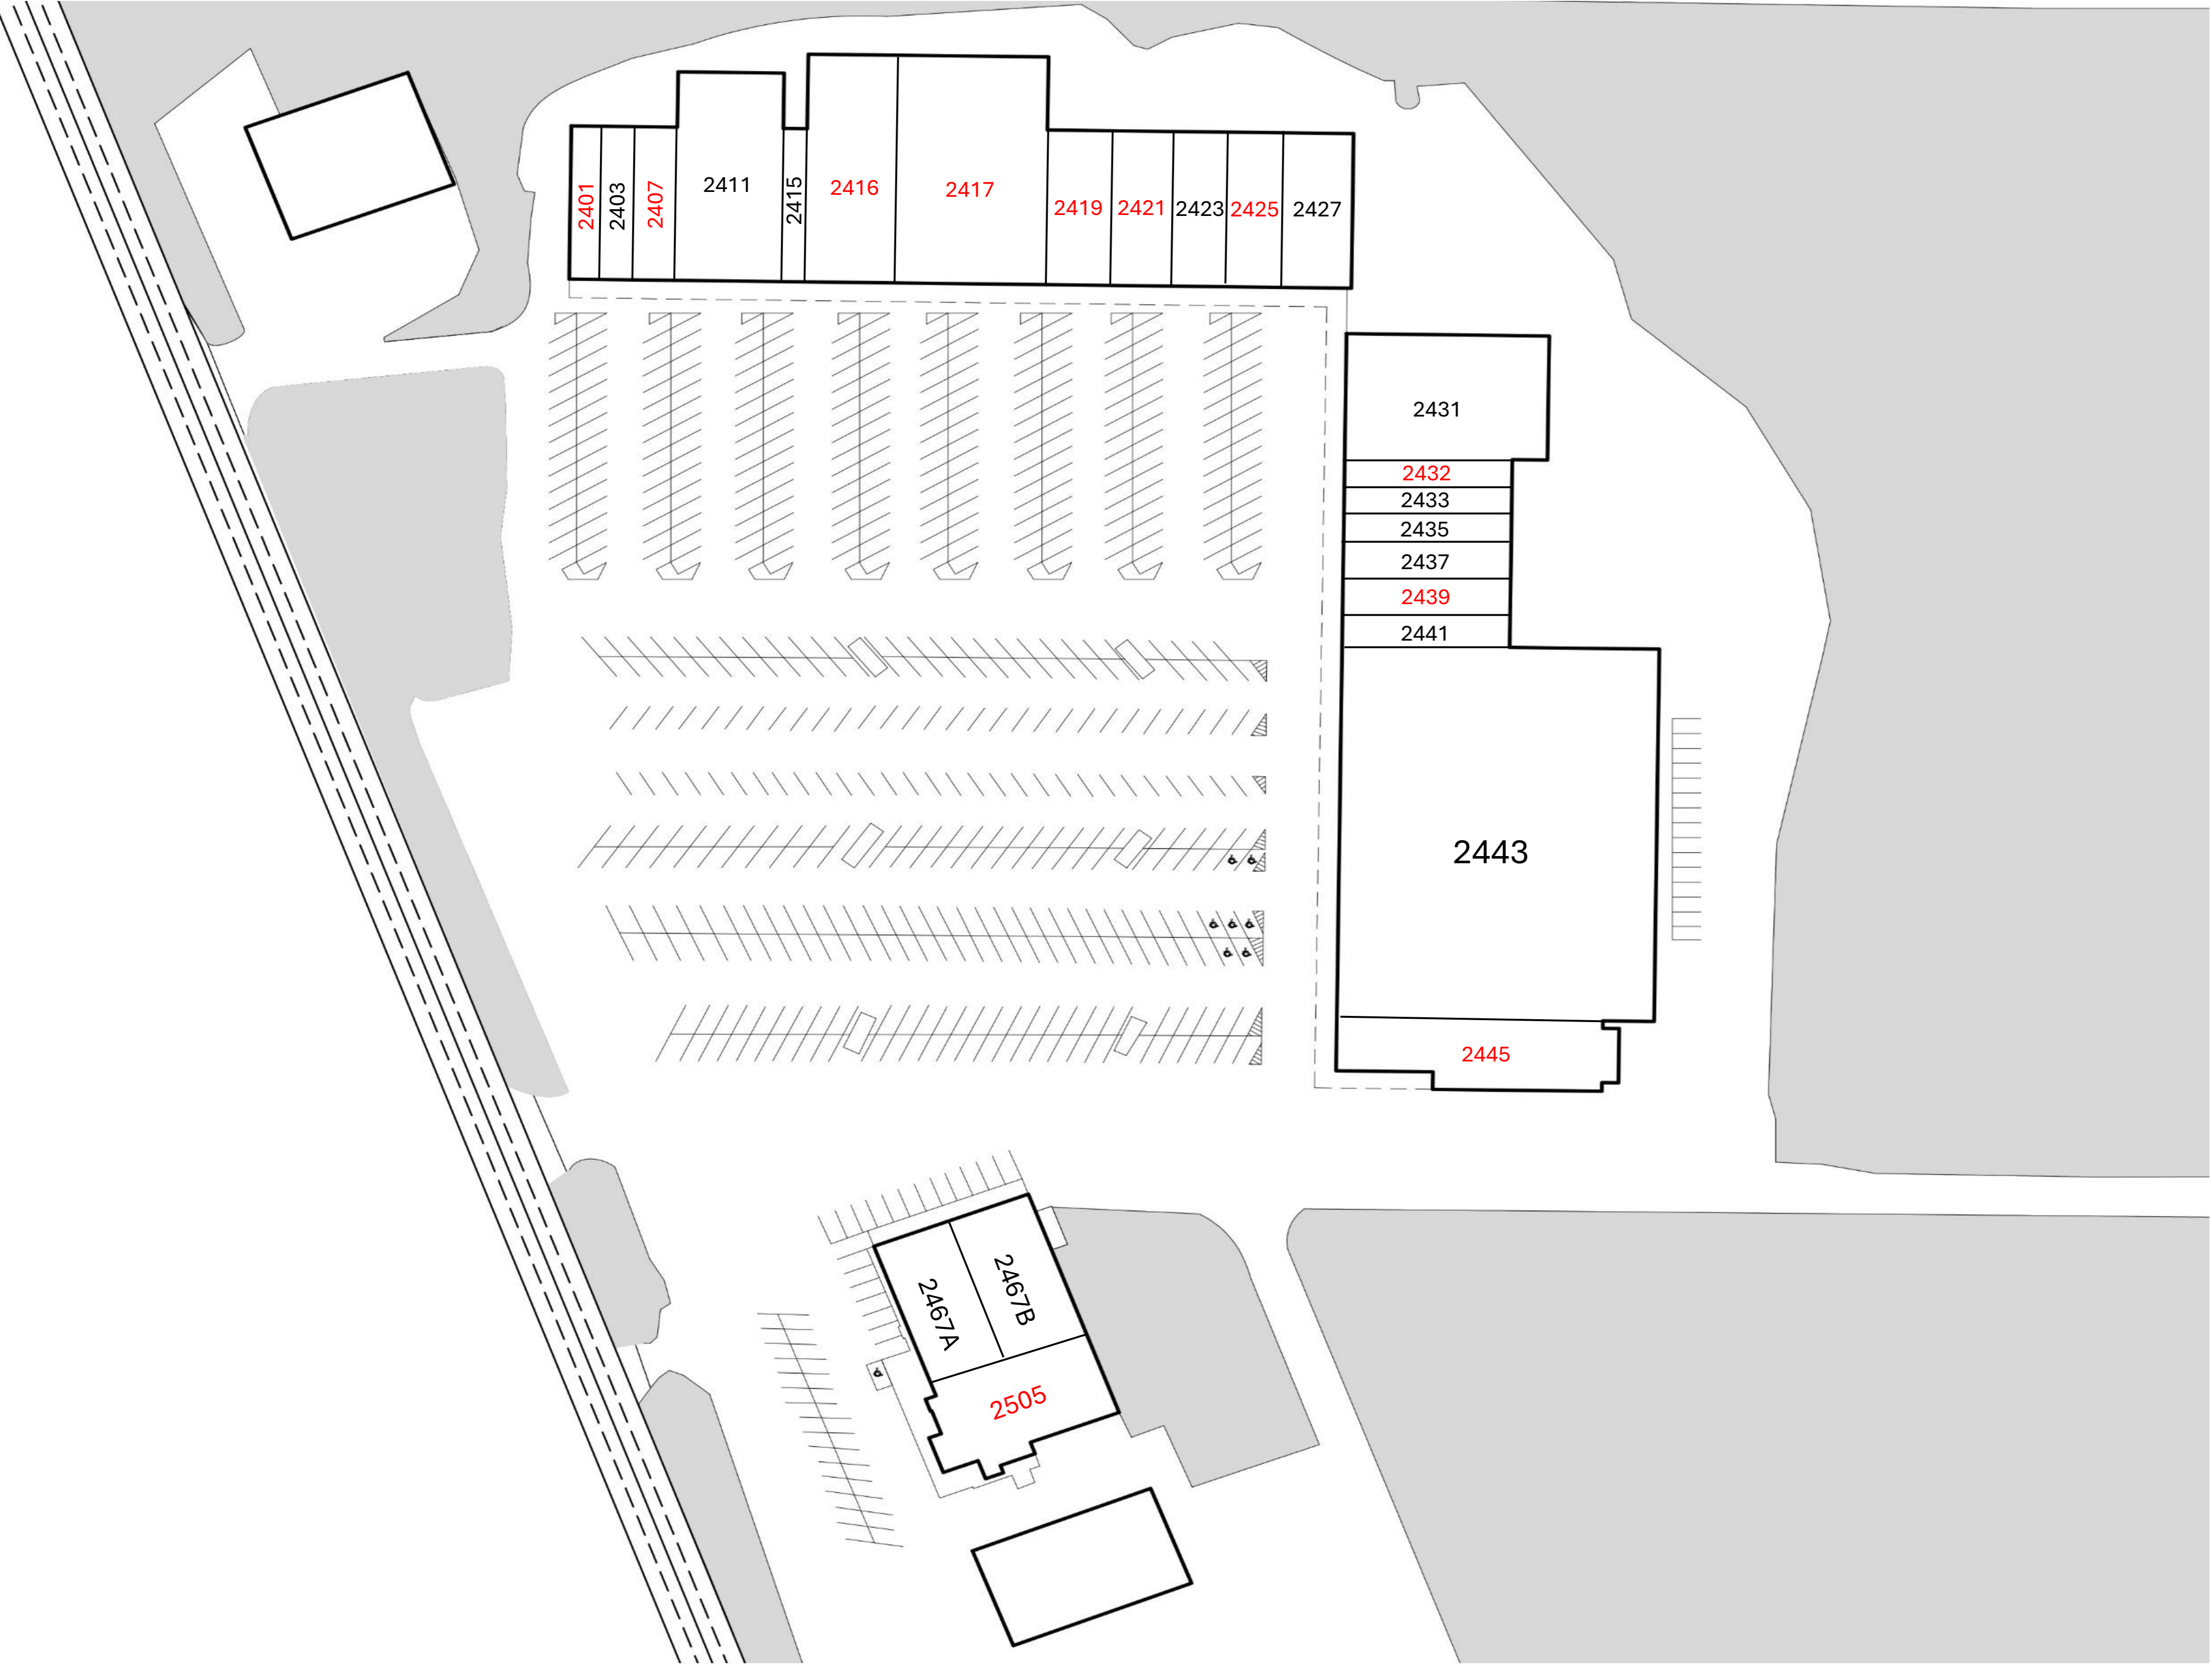

2505 S Main St, Moultrie, GA 31768

Tenant unit number	SF	Kind of business
2401	2,250	Available
2403	2,250	Liquor Store
2407	1,653	Available
2411	8,235	smoke Shop
2415	1,372	Restaurant
2416	5,326	Available
2417	15,000	Available
2419	6,500	Available
2421	2,500	Available
2423	3,131	Convenience store
2425	4,000	Available
2427	4,000	Night club
2431	7,578	Auto repair shop
2432	1,920	Available
2433	1,500	Nail Salon
2435	2,022	Church
2437	2,625	Event center
2439	3,500	Available
2441	1,400	Hair Salon
2443	45,872	Department store
2445	7,500	Available
2467A	2,500	Homecare store
2467B	7,000	Club
2505	8,450	Available