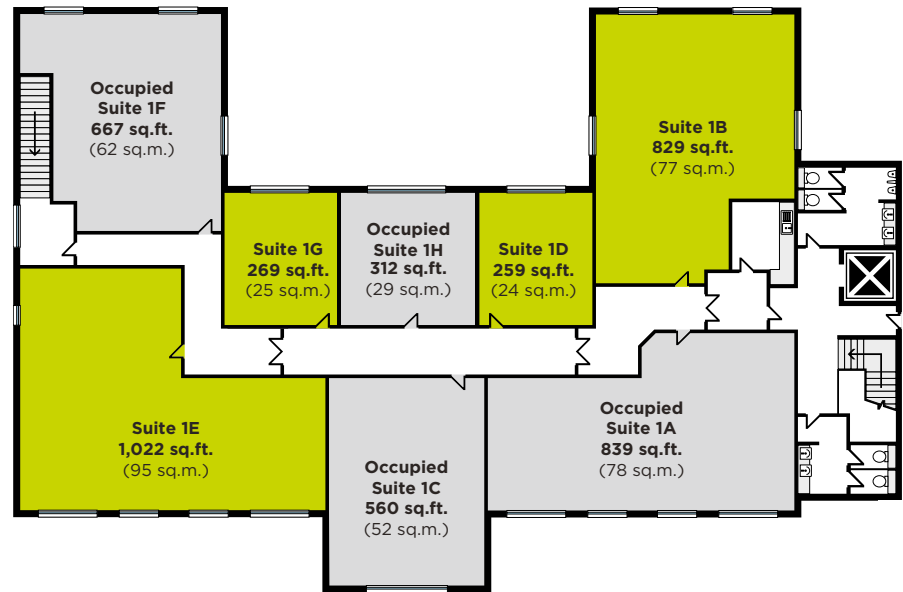

DEAN ROW COURT | FLOORPLAN

SUITE	SQ FT	AVAILABILITY
1A	839	Occupied
1B	829	TO LET
1C	560	Occupied
1D	259	TO LET
1E	1,022	TO LET
1F	667	Occupied
1G	269	TO LET
1H	312	Occupied
2A	517	Occupied
2B,C,D	1,313	Occupied
2E	1,313	Occupied
2F	1,765	Occupied
2G	548	Occupied

FIRST FLOOR WEST WING

FIRST FLOOR EAST WING

Refurbished office suites from 259 sq.ft. (24 sq.m.) located on the first floor. Amenities within the suite include:

-  LED lighting
-  Passenger lift
-  Kitchen Facilities
-  Ample free on-site parking
-  Suspended ceilings