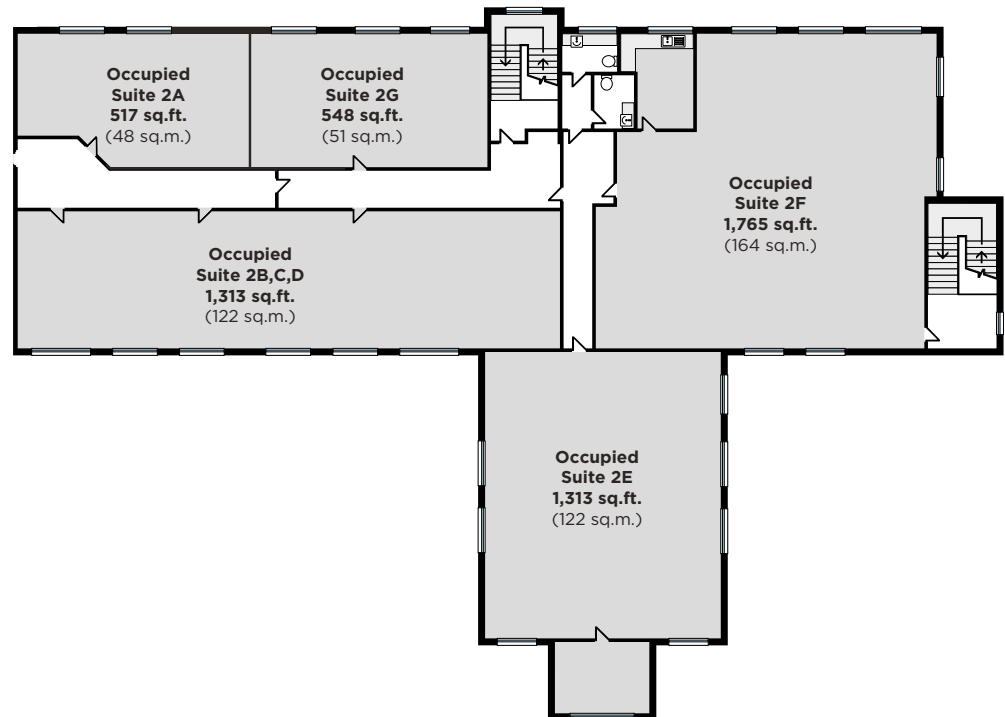

DEAN ROW COURT | FLOORPLAN

SUITE	SQ FT	AVAILABILITY
1A	839	Occupied
1B	829	TO LET
1C	560	Occupied
1D	259	TO LET
1E	1,022	TO LET
1F	667	Occupied
1G	269	TO LET
1H	312	Occupied
2A	517	Occupied
2B,C,D	1,313	Occupied
2E	1,313	Occupied
2F	1,765	Occupied
2G	548	Occupied

FIRST FLOOR WEST WING

FIRST FLOOR EAST WING

Refurbished office suites from 259 sq.ft. (24 sq.m.) located on the first floor. Amenities within the suite include:

-  LED lighting
-  Passenger lift
-  Kitchen Facilities
-  Ample free on-site parking
-  Suspended ceilings