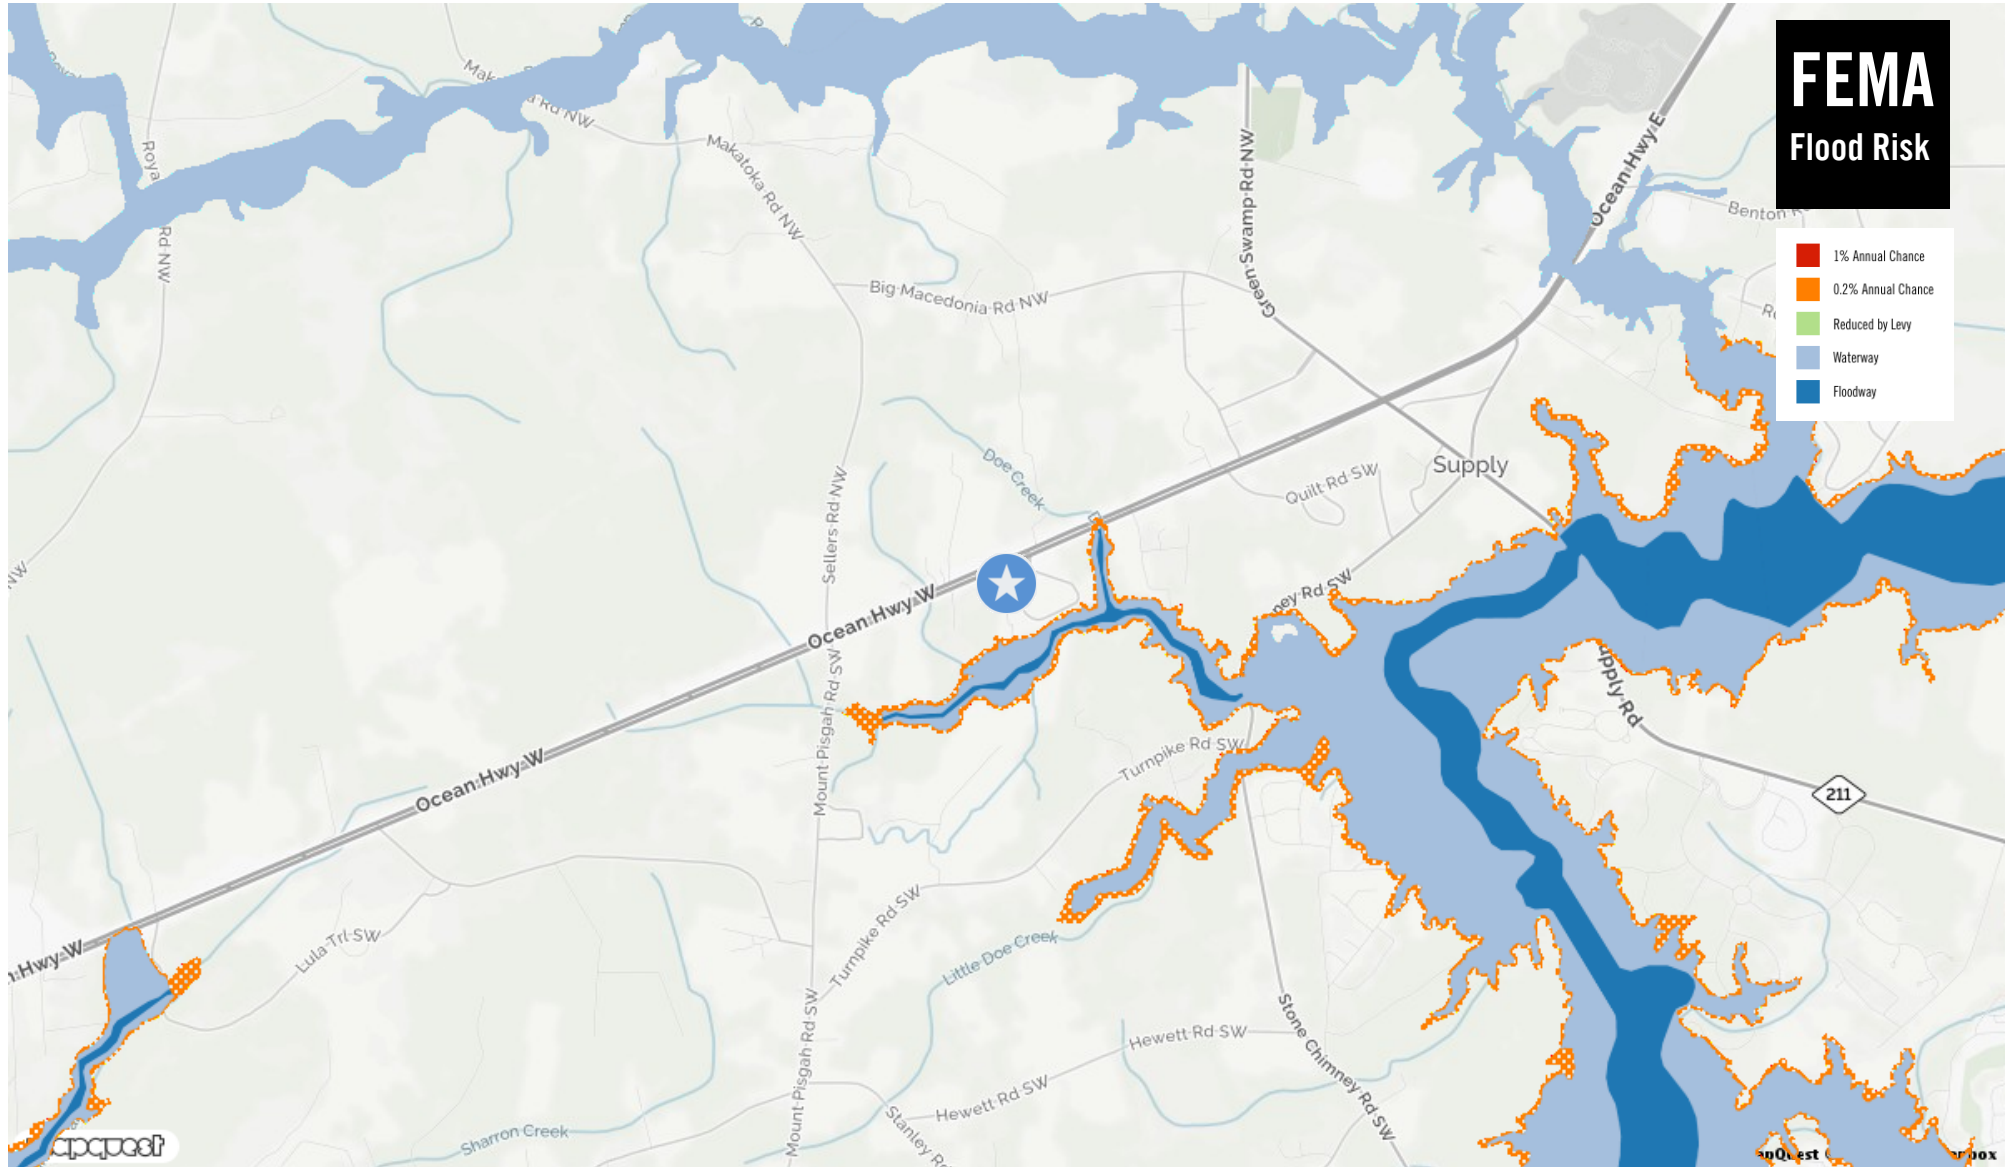

6-18 Doctors Circle

Eastern Carolinas Commercial Real Estate

432 Landmark Dr., Unit 4, Wilmington, NC, 28412 | 910-399-4602

Garry Silivanch
garry@eccrenc.com