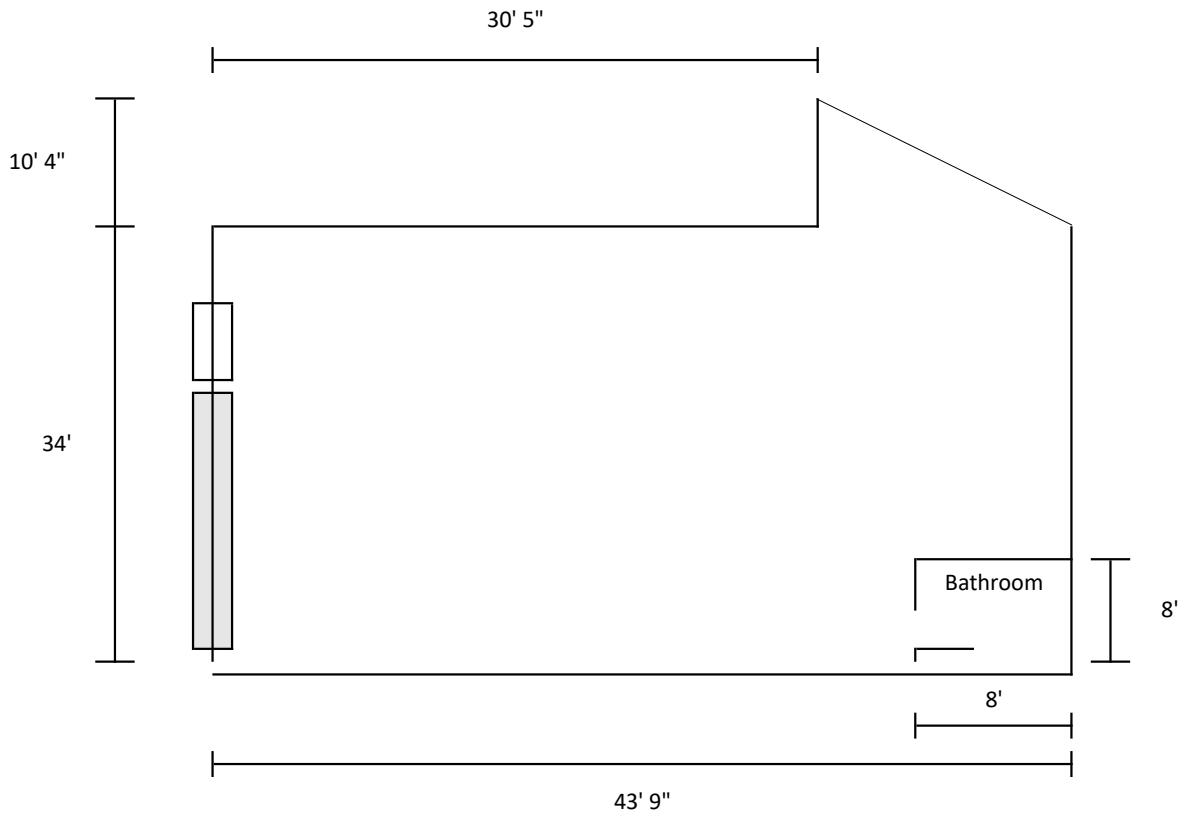

999 Harbor St
Pittsburg, CA 94565
Unit D

Clear Ceiling Height: 16'

Building Size: 1,561 Sq Ft

Property Type: Industrial Automotive Use