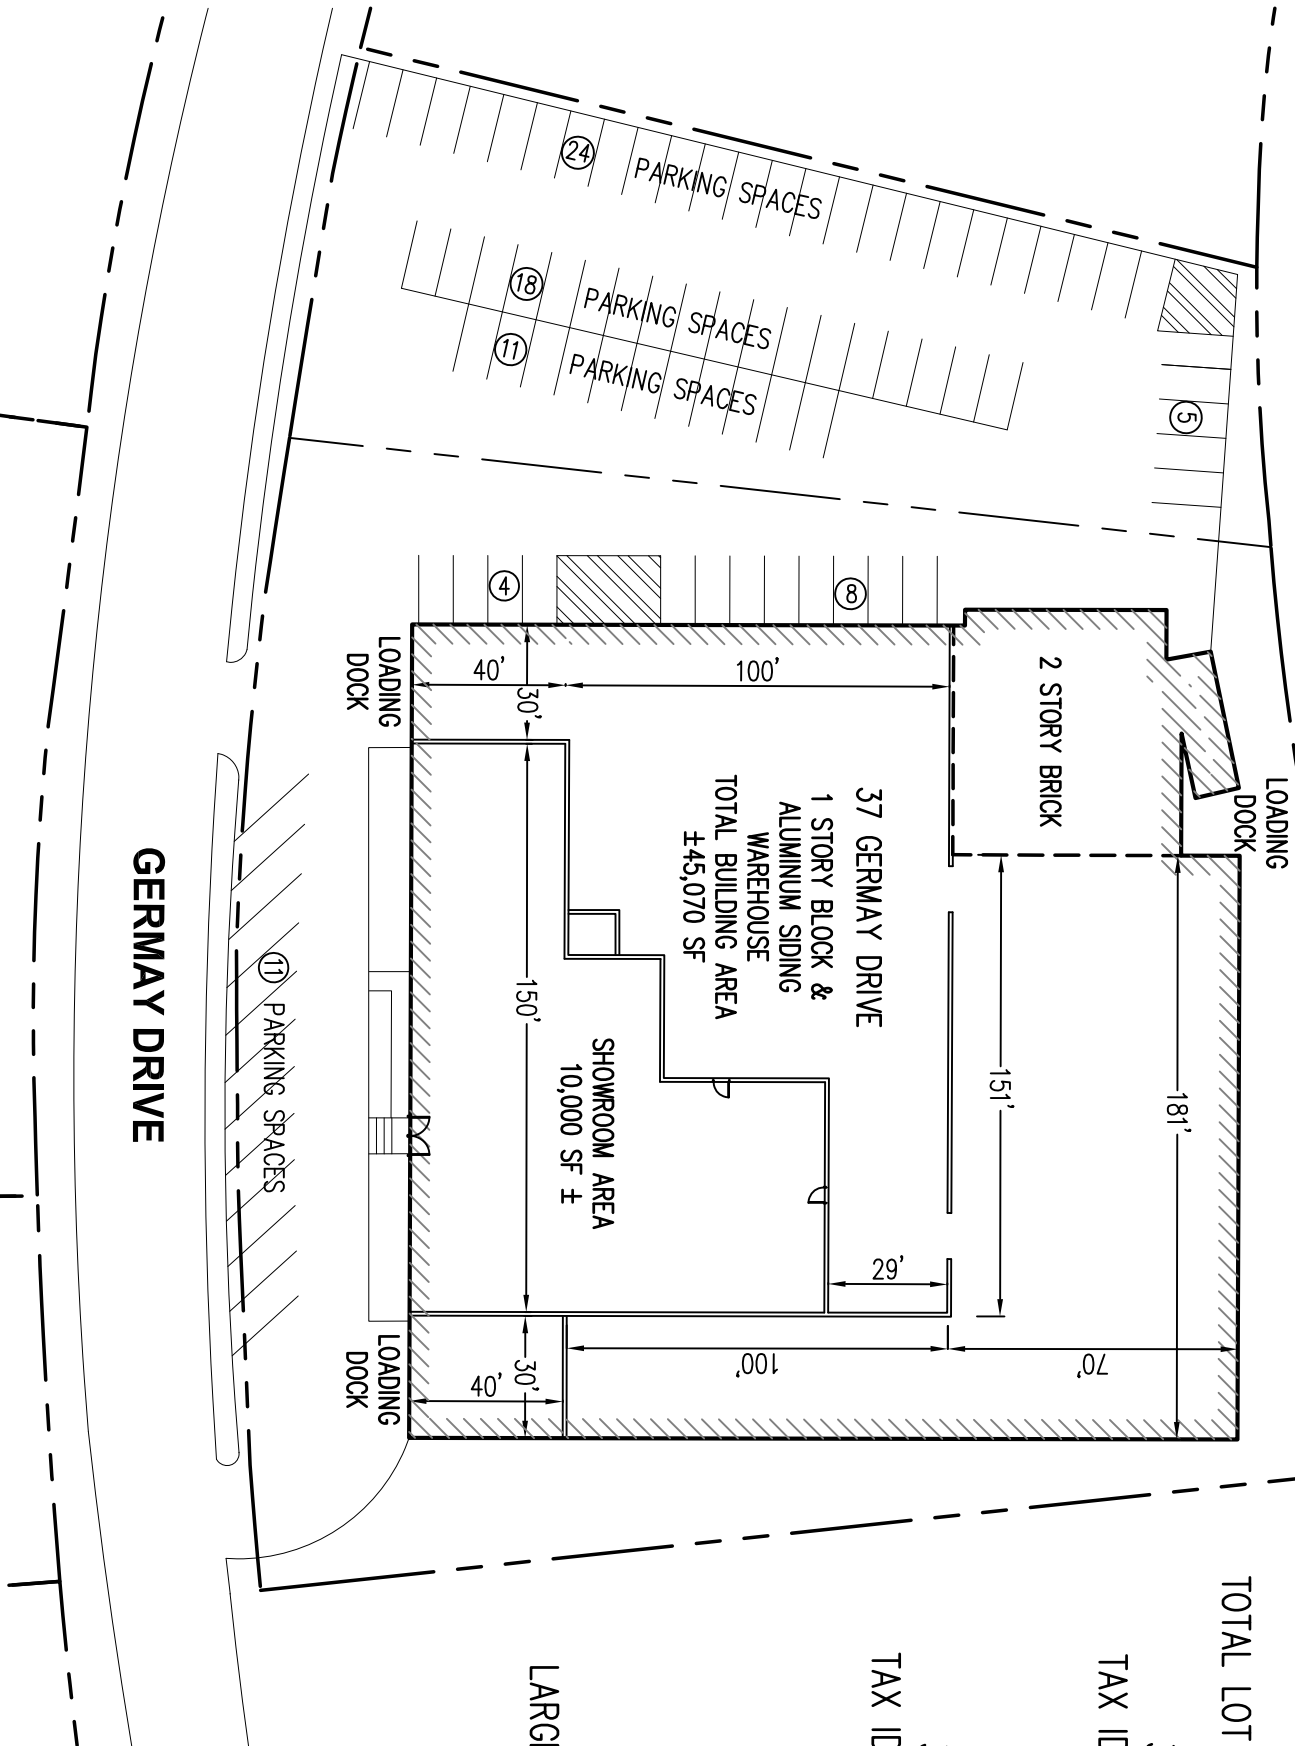

**37 GERMAY DRIVE**  
**GERMAY INDUSTRIAL PARK**  
**WILMINGTON, DE 19804**

TOTAL LOT SIZE 2.26 ACRES

37 GERMAY DRIVE  
 TAX ID 07-043.20-054  
 1.75 ACRES

35 GERMAY DRIVE  
 TAX ID 07-043.20-055  
 0.51 ACRES

3 DOCKS  
 1 DRIVE-IN  
 12' W x 10' H  
 LARGE EXTERIOR DOOR  
 26' W x 18' H

**GERMAY DRIVE**