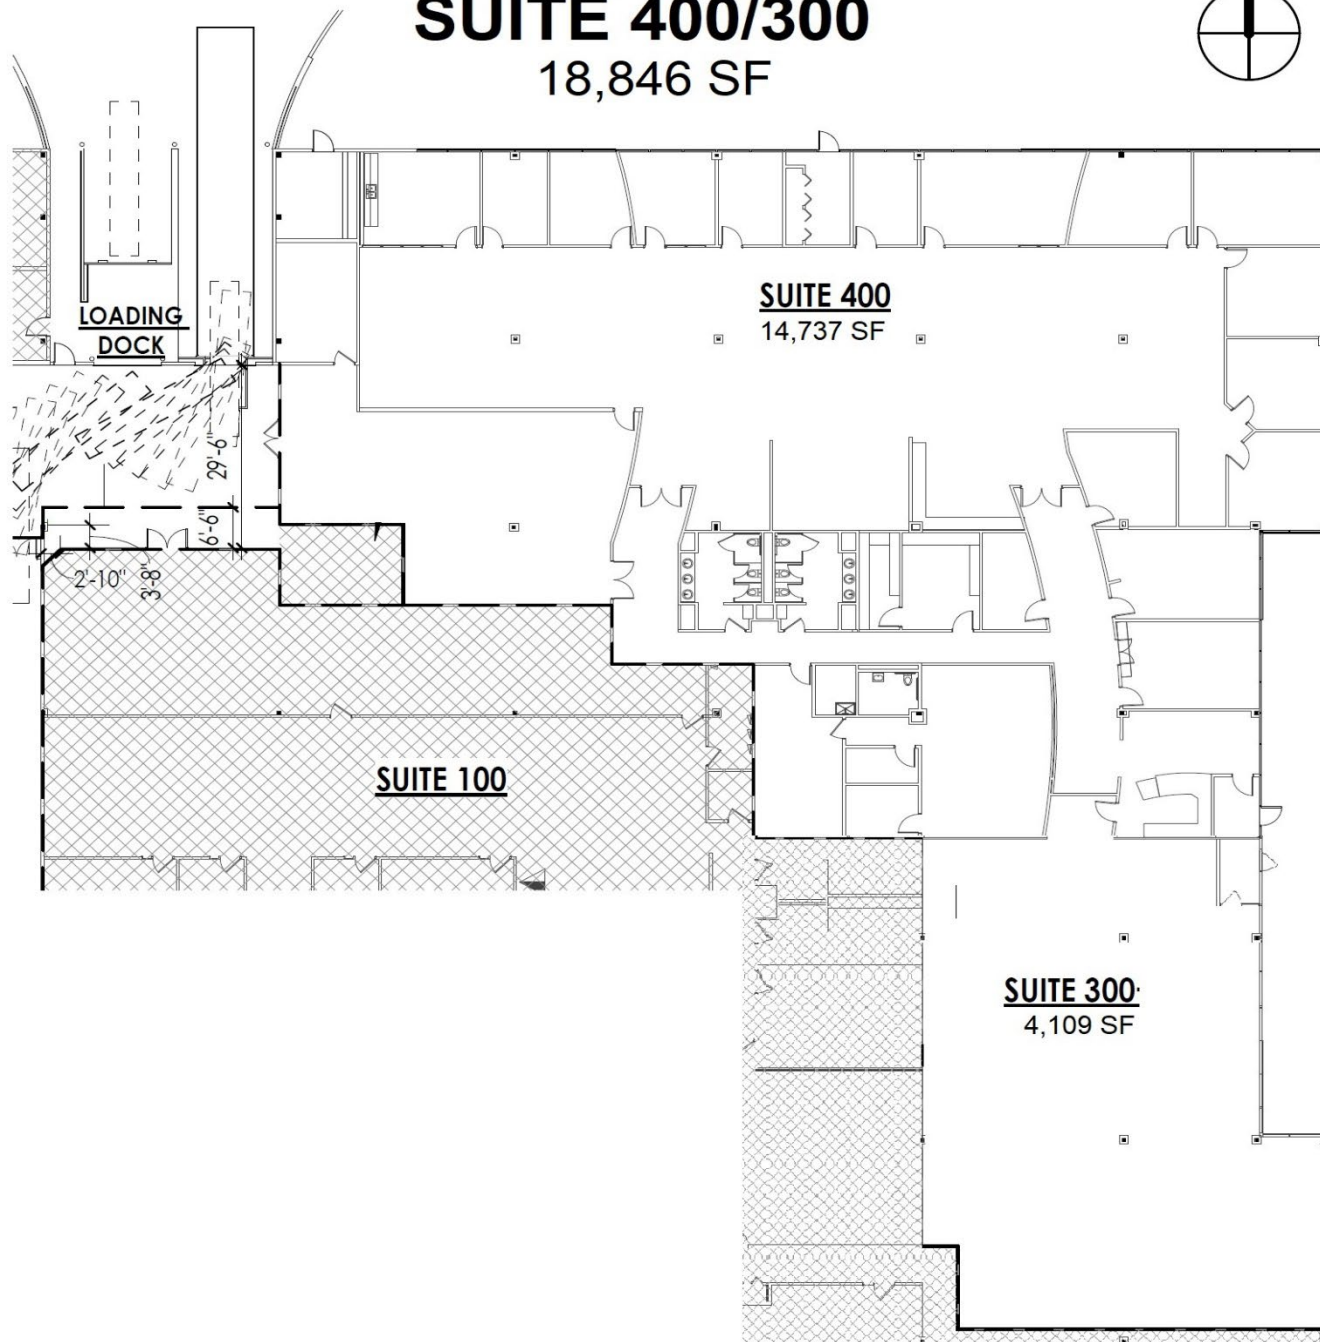

BUILDING FLOOR PLATE

AVAILABLE

Suite 400/300 18,846 SF

**Suite 300
4,109 SF**

DOCKS

DOCKS

Suite 180

Suite 130

Suite 120

Suite 100

LISLE TECH CENTER

SUITE 400/300

18,846 SF

LISLE TECH CENTER