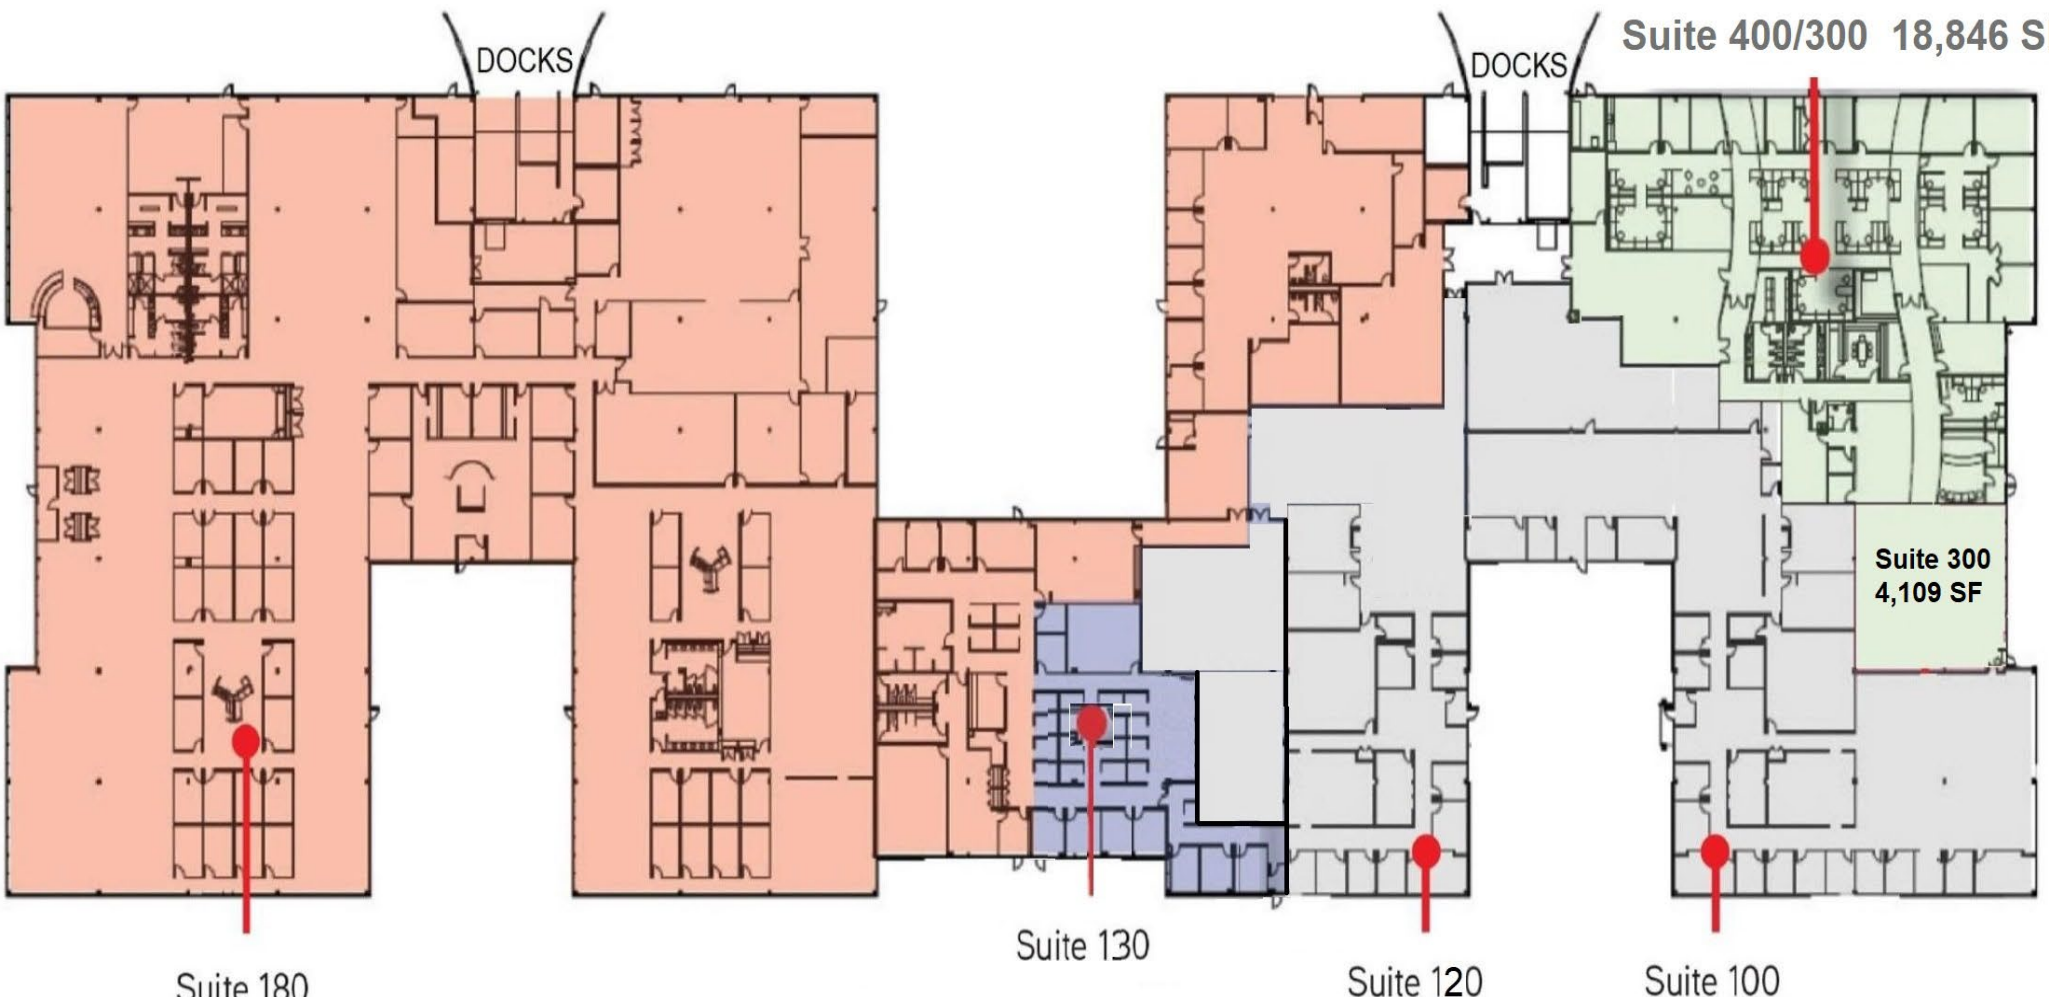

BUILDING FLOOR PLATE

AVAILABLE

Suite 400/300 18,846 SF

**Suite 300
4,109 SF**

DOCKS

DOCKS

Suite 180

Suite 130

Suite 120

Suite 100

LISLE TECH CENTER

SUITE 400/300

18,846 SF

LISLE TECH CENTER