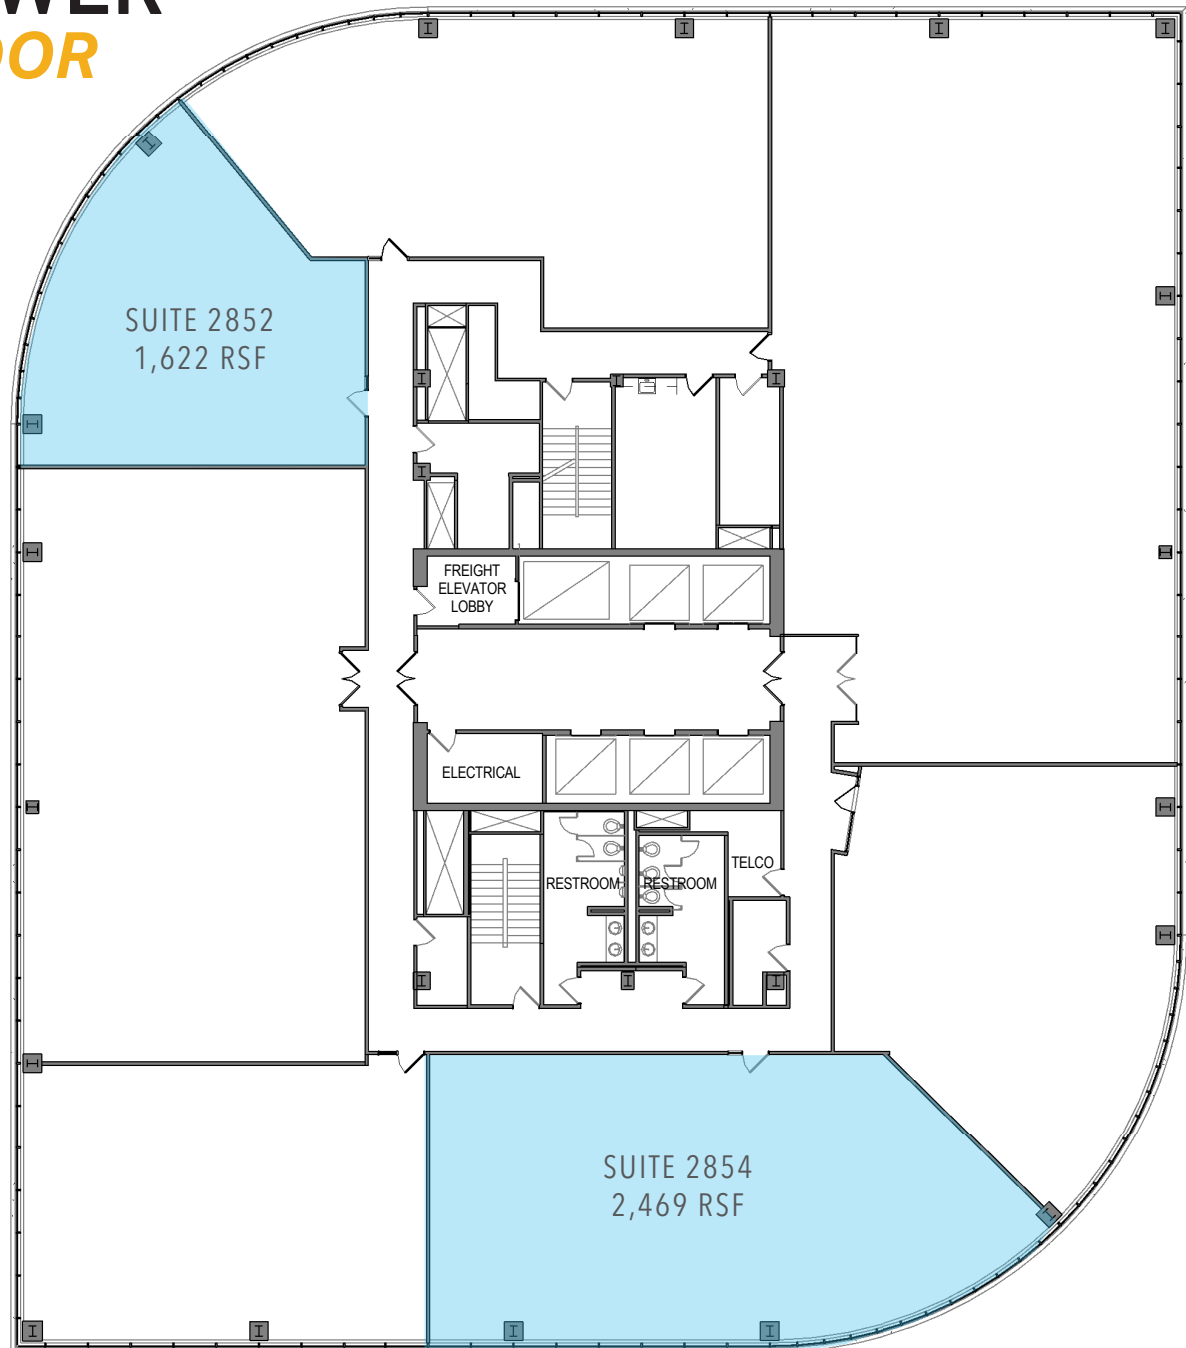

FIFTH STREET TOWERS

150 TOWER 28TH FLOOR

FOR LEASING INFORMATION:

Reed Christianson, SIOR
612.359.1610
reed.christianson@transwestern.com

Erin Wendorf
612.359.1622
erin.wendorf@transwestern.com

Morgan Rethlake
612.359.1630
morgan.rethlake@transwestern.com