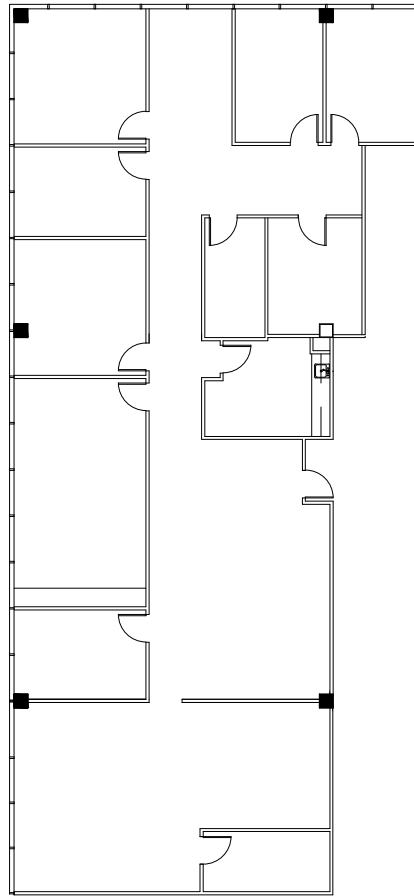

Silverstone Building

2900 Wilcrest Dr, Houston, Texas 77042

FLOOR LEVEL 2
SUITE 230+225C | 4141 NRA

For Leasing Information Contact
832.552.2319 | leasing@zgroup.tx.com