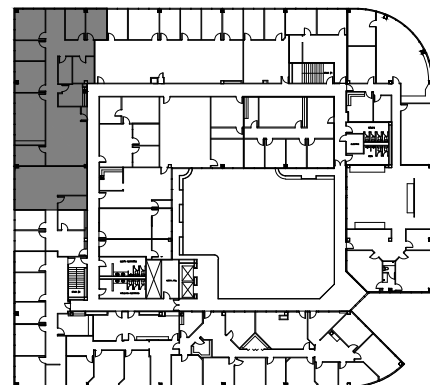

Silverstone Building

2900 Wilcrest Dr, Houston, Texas 77042

FLOOR LEVEL 2
SUITE 230+225C | 4141 NRA

For Leasing Information Contact
832.552.2319 | leasing@zgroup.tx.com