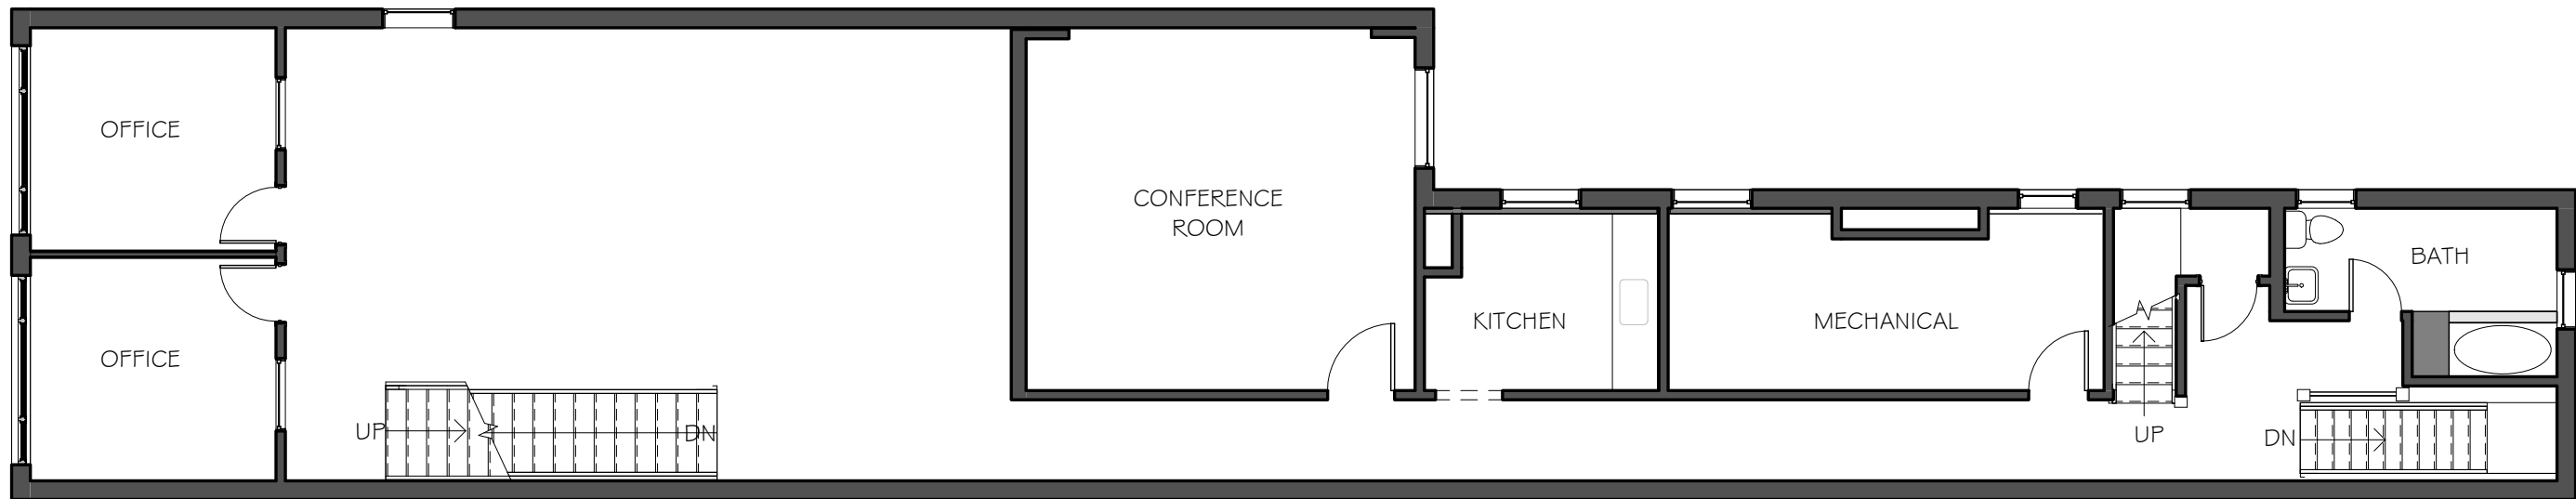

N  THIRD FLOOR- 2,004 GSF

N  SECOND FLOOR- 1,980 GSF

107 WASHINGTON AVENUE N
MINNEAPOLIS