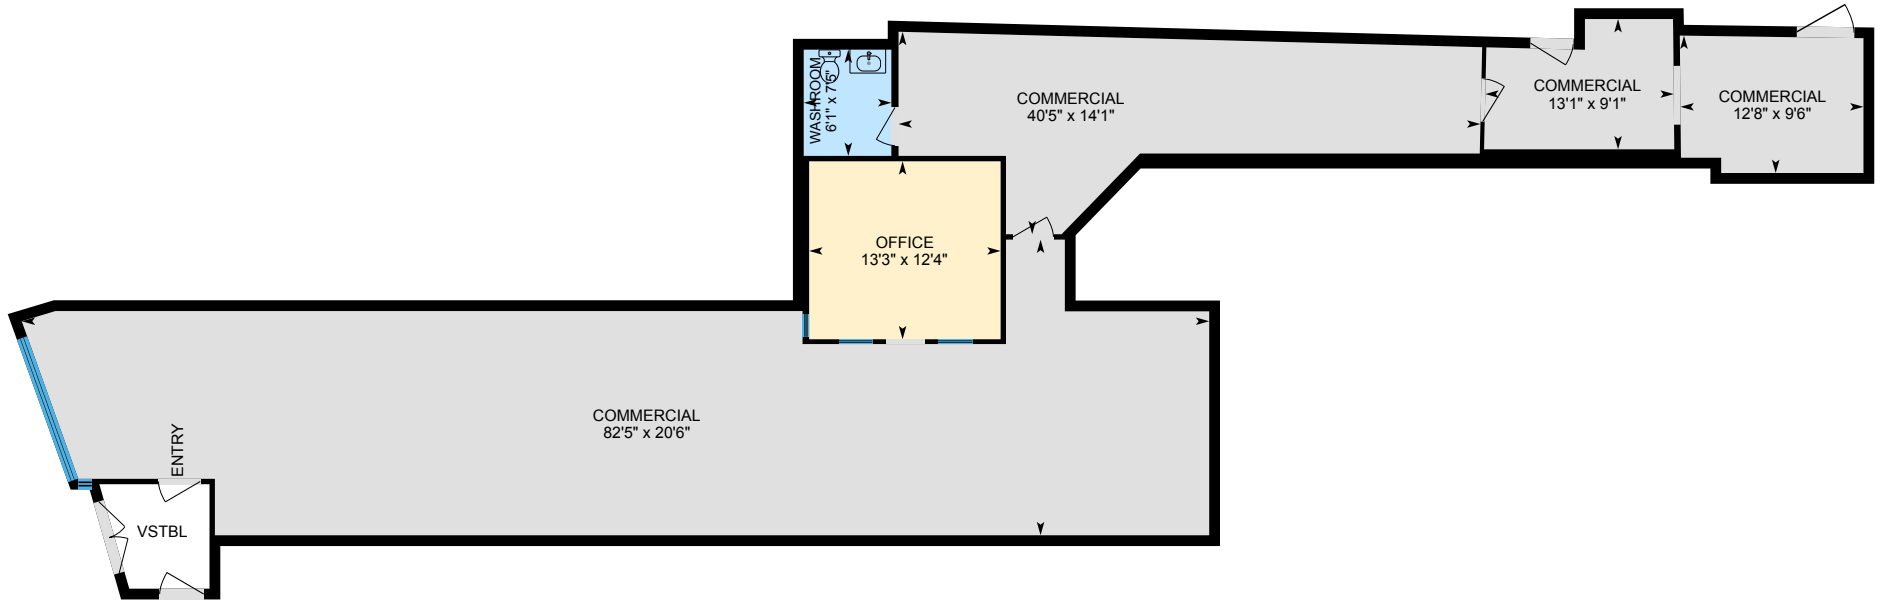

450-478 Main St, Warren, RI

450 Main St (I) Finished Area 2266.70 sq ft
Unfinished Area 61.39 sq ft

PREPARED: 2023/11/07