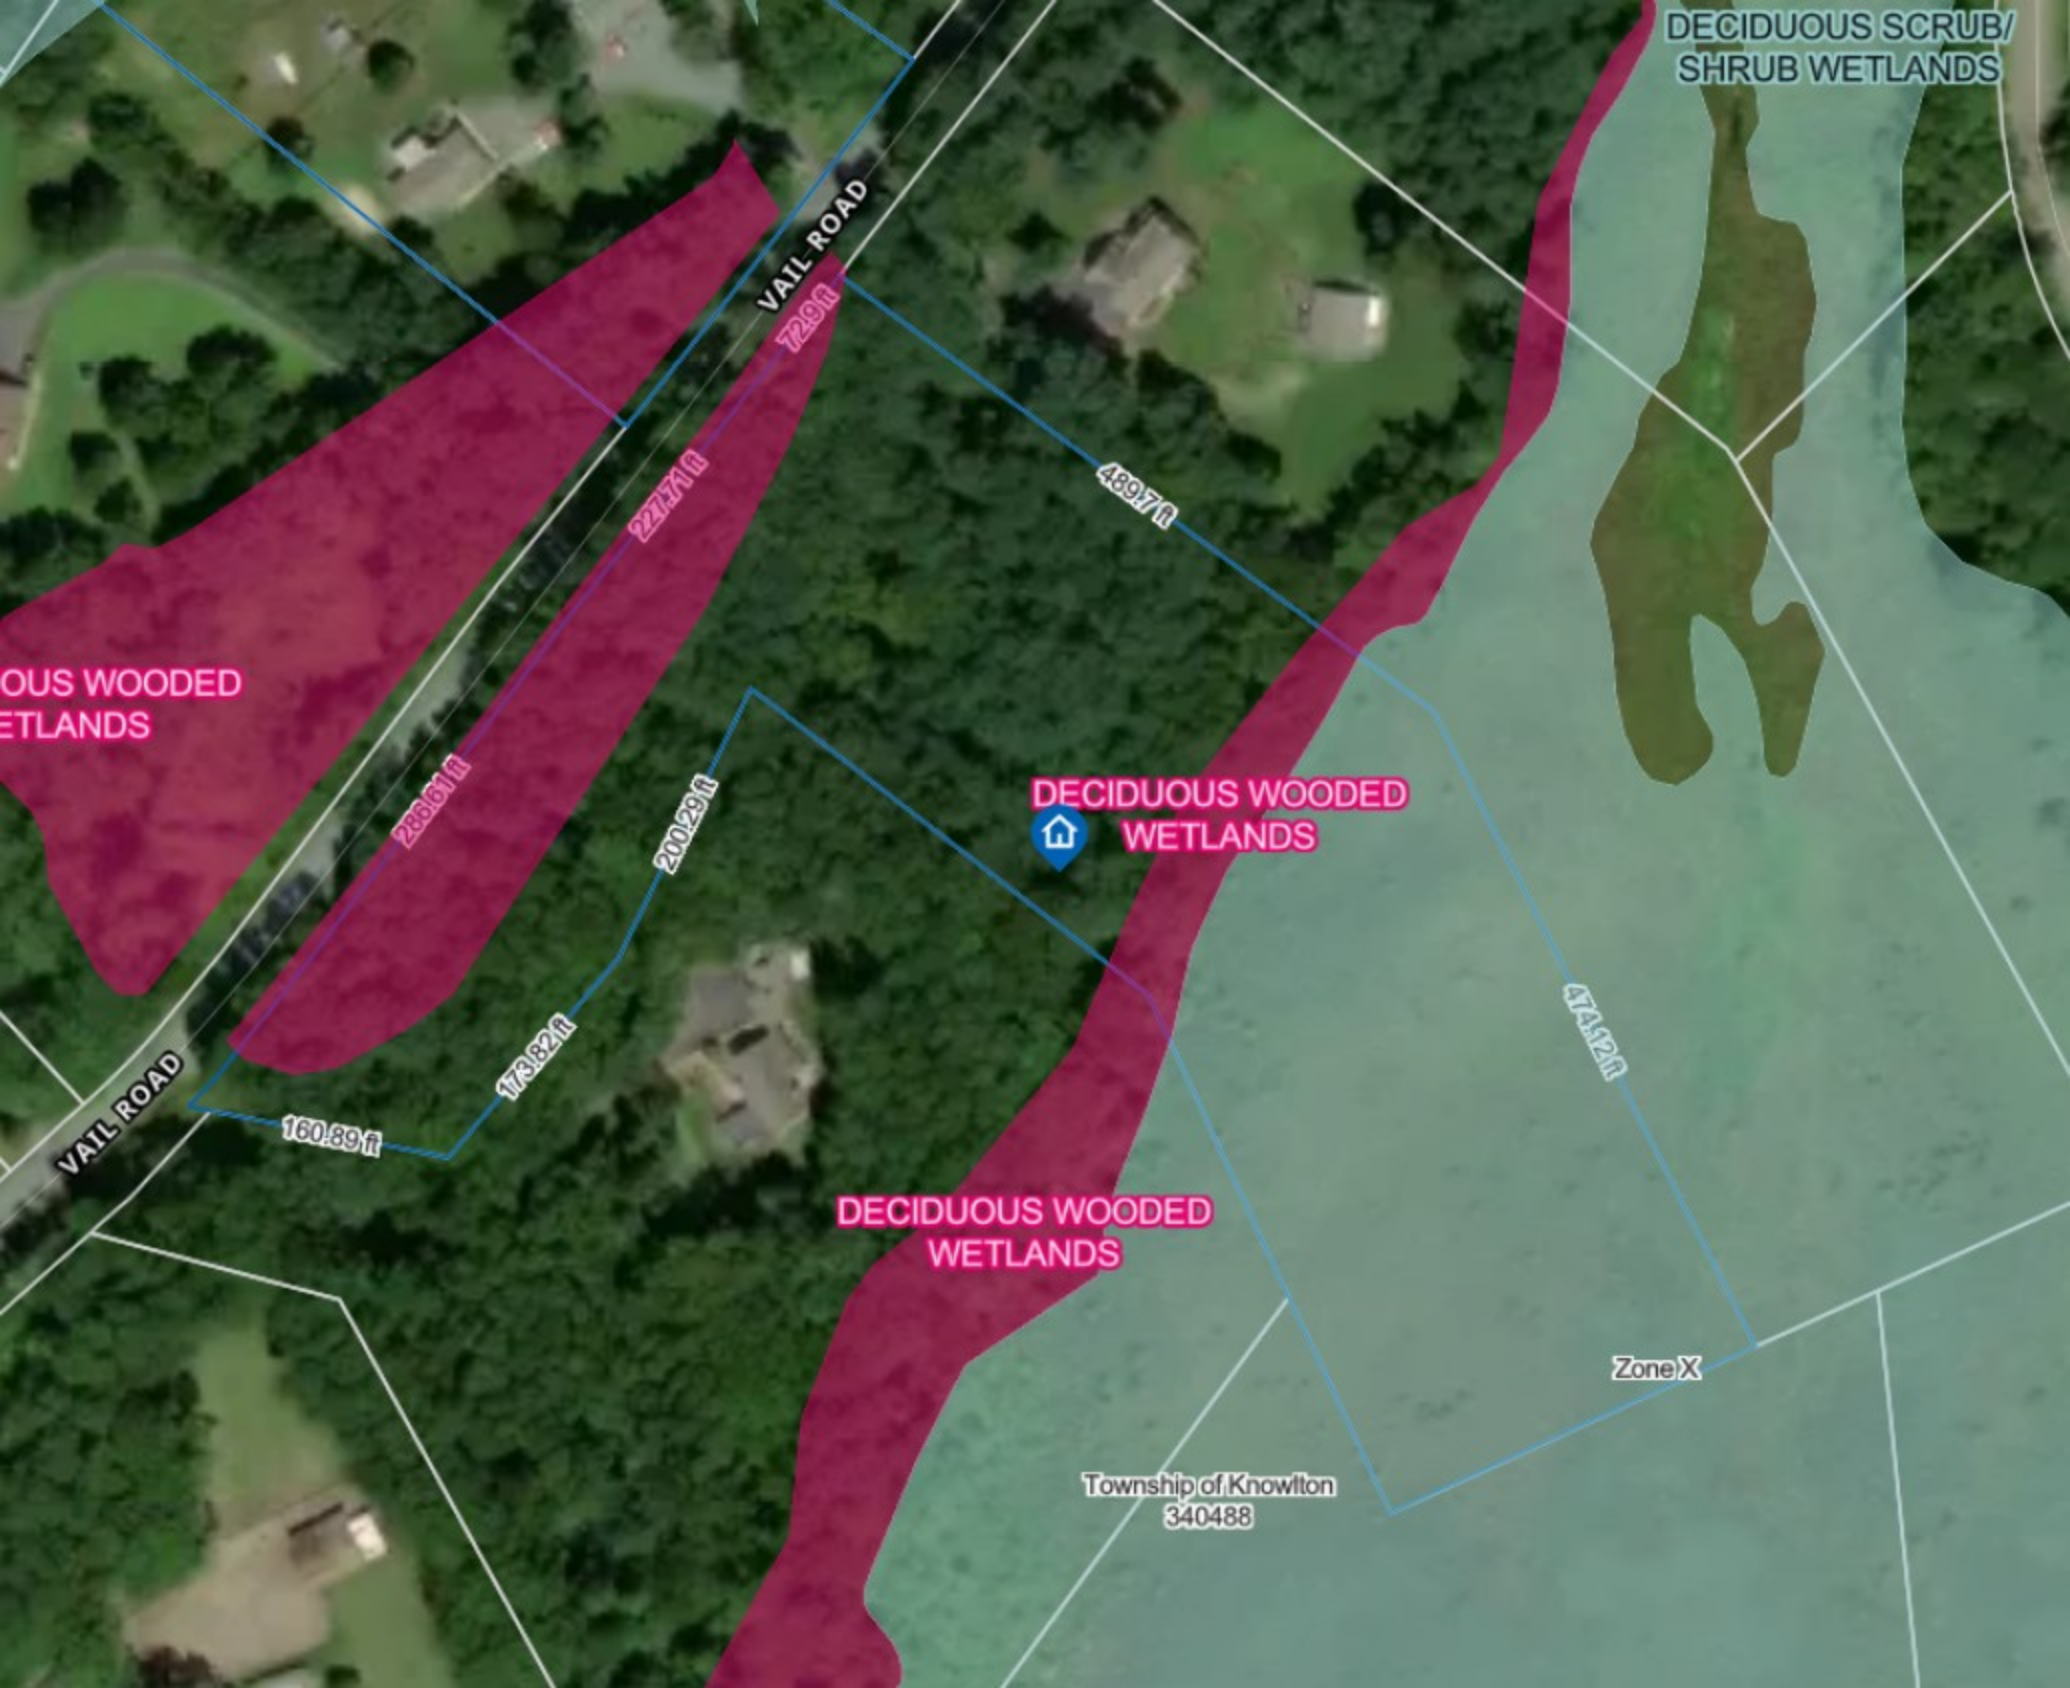

143 Vail Rd, Columbia

DECIDUOUS SCRUB/
SHRUB WETLANDS

DECIDUOUS WOODED
WETLANDS

DECIDUOUS WOODED
WETLANDS

DECIDUOUS WOODED
WETLANDS

VAIL ROAD

VAIL ROAD

Township of Knowlton
340488

Zone X

160.89 ft

178.82 ft

200.29 ft

288.61 ft

221.77 ft

172.9 ft

489.7 ft

474.52 ft

Freshwater Forested/
Shrub Wetland

Freshwater Forested/
Shrub Wetland

Freshwater Forested/
Shrub Wetland

Freshwater Forested/
Shrub Wetland

Freshwater Forested/
Shrub Wetland

Freshwater Forested/
Shrub Wetland

VAIL ROAD

VAIL ROAD

6.79 ac

160.89 ft

173.82 ft

200.29 ft

824.63 ft

489.7 ft