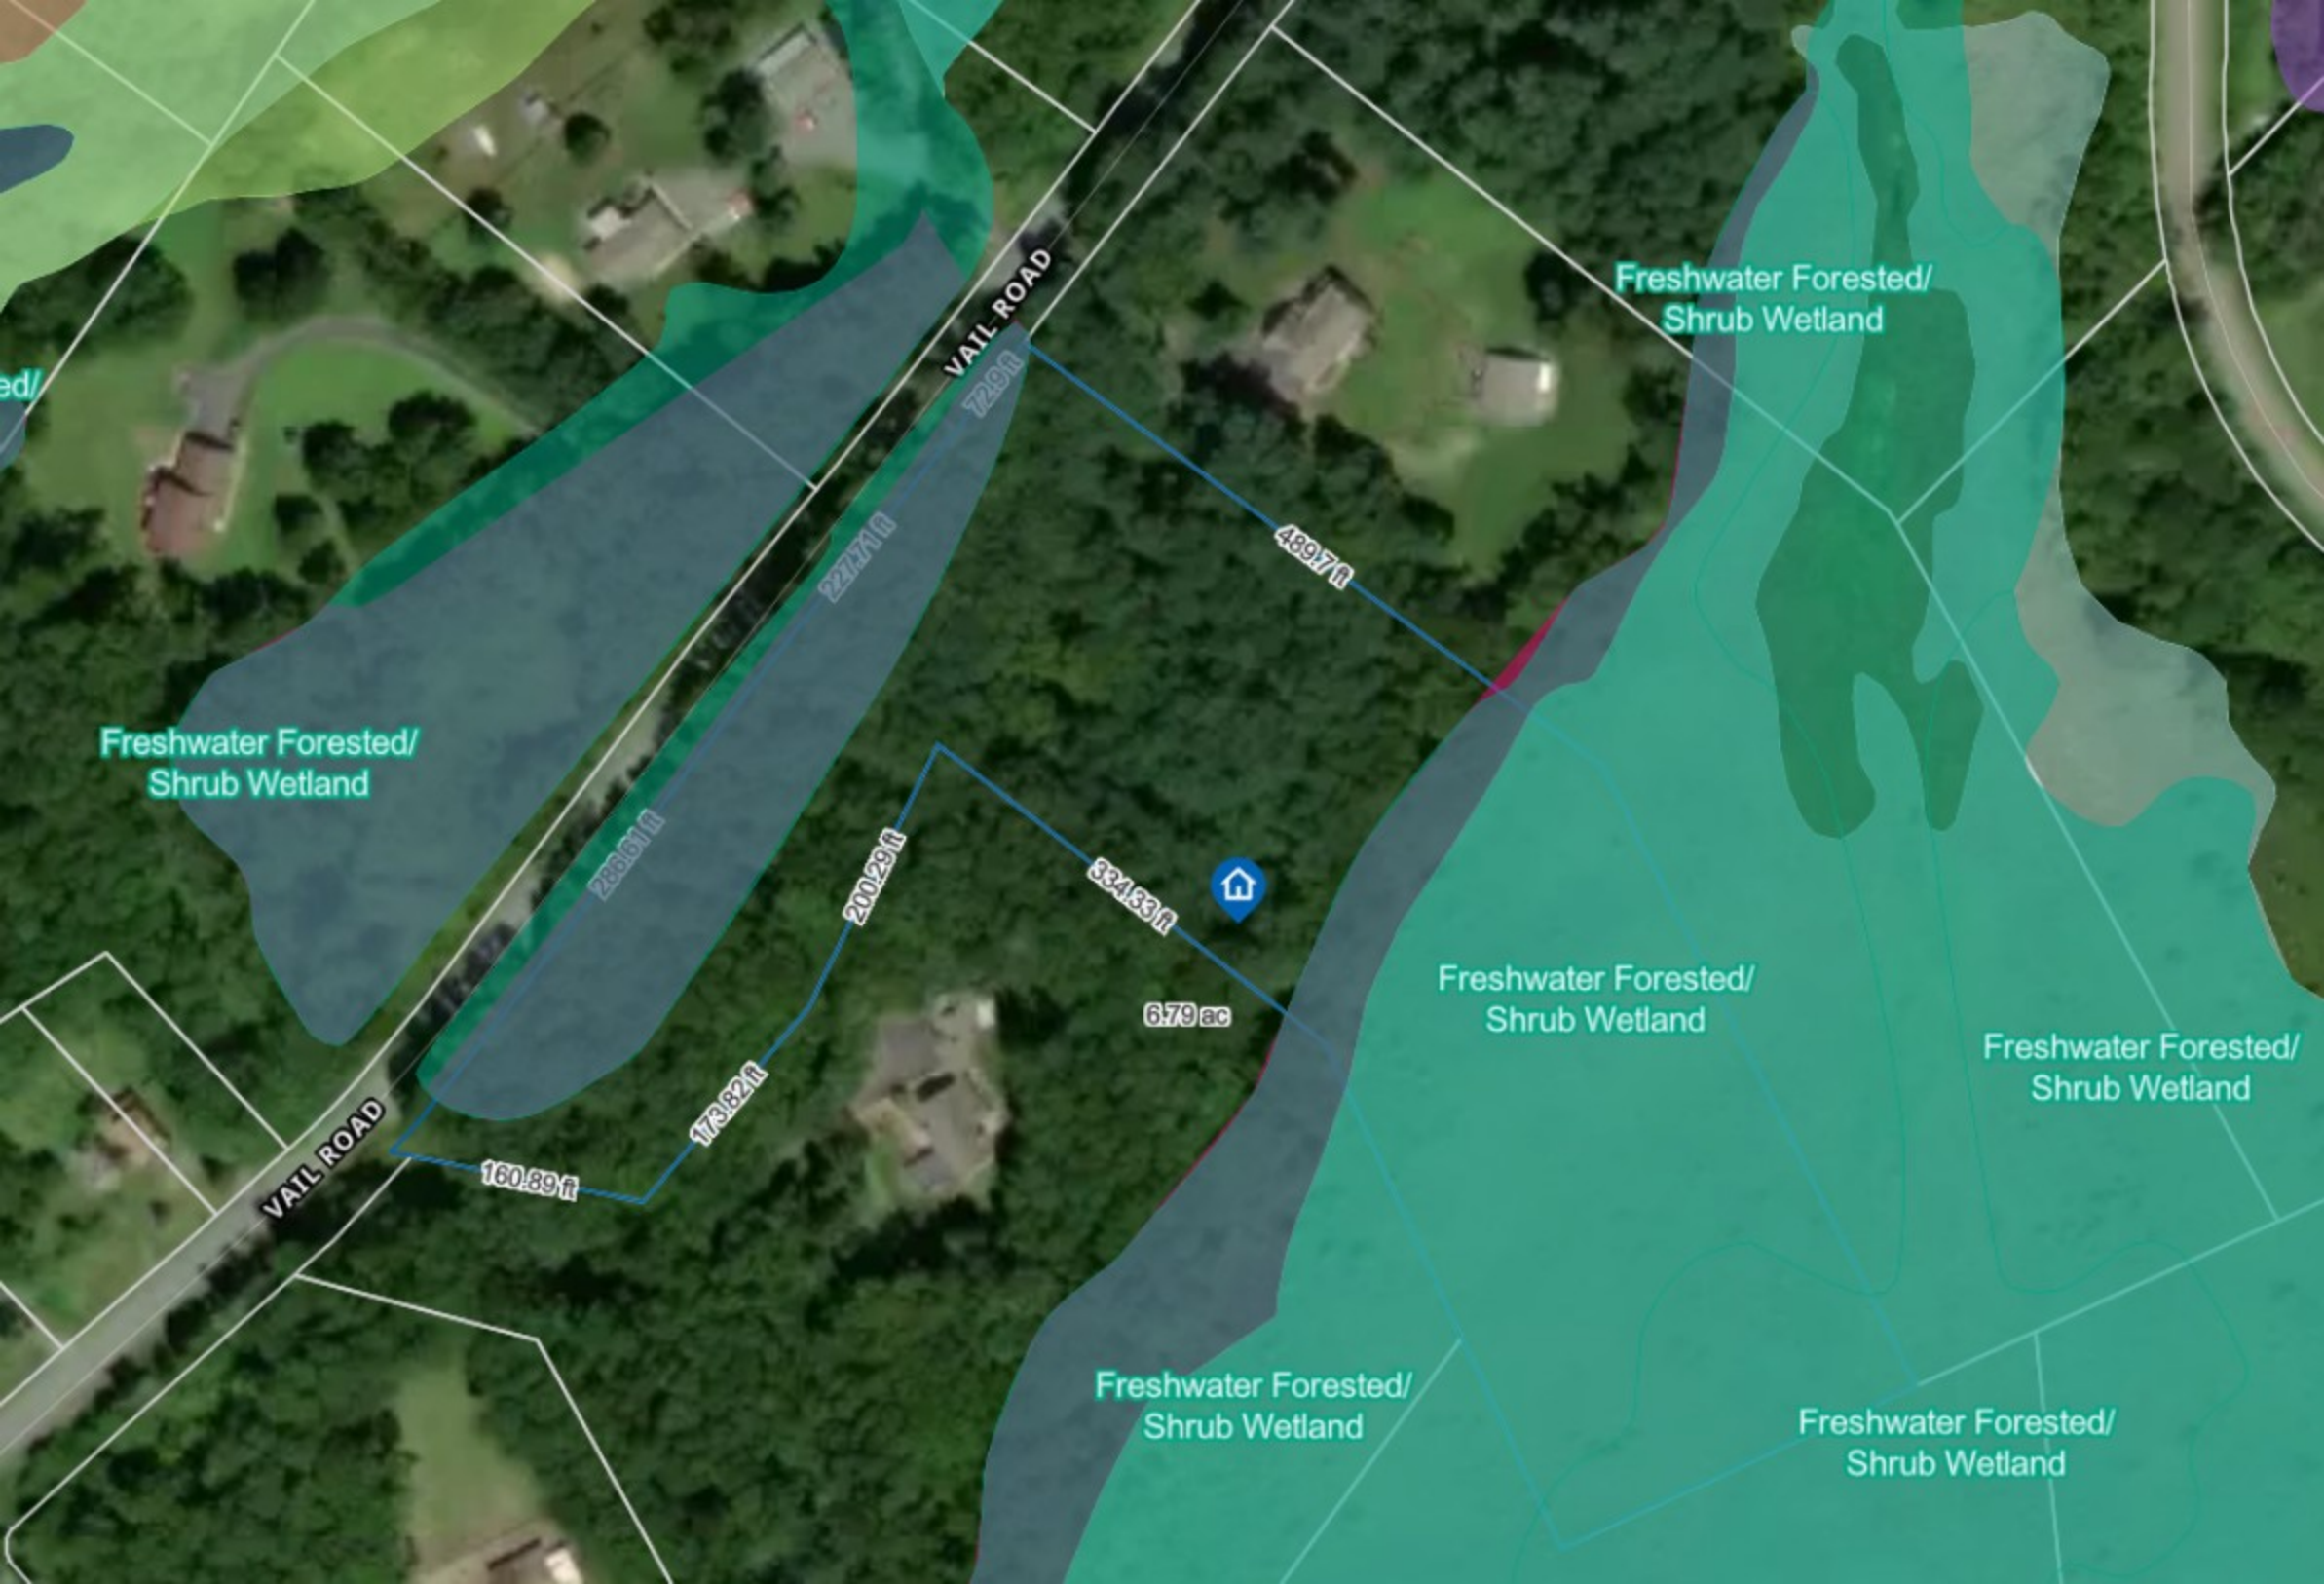

143 Vail Rd, Columbia

DECIDUOUS SCRUB/
SHRUB WETLANDS

DECIDUOUS WOODED
WETLANDS

DECIDUOUS WOODED
WETLANDS

DECIDUOUS WOODED
WETLANDS

VAIL ROAD

VAIL ROAD

Township of Knowlton
340488

Zone X

160.89 ft

178.82 ft

200.29 ft

288.61 ft

221.77 ft

172.9 ft

489.7 ft

474.52 ft

Freshwater Forested/
Shrub Wetland

Freshwater Forested/
Shrub Wetland

Freshwater Forested/
Shrub Wetland

Freshwater Forested/
Shrub Wetland

Freshwater Forested/
Shrub Wetland

Freshwater Forested/
Shrub Wetland

VAIL ROAD

VAIL ROAD

6.79 ac

160.89 ft

173.82 ft

200.29 ft

824.63 ft

489.7 ft