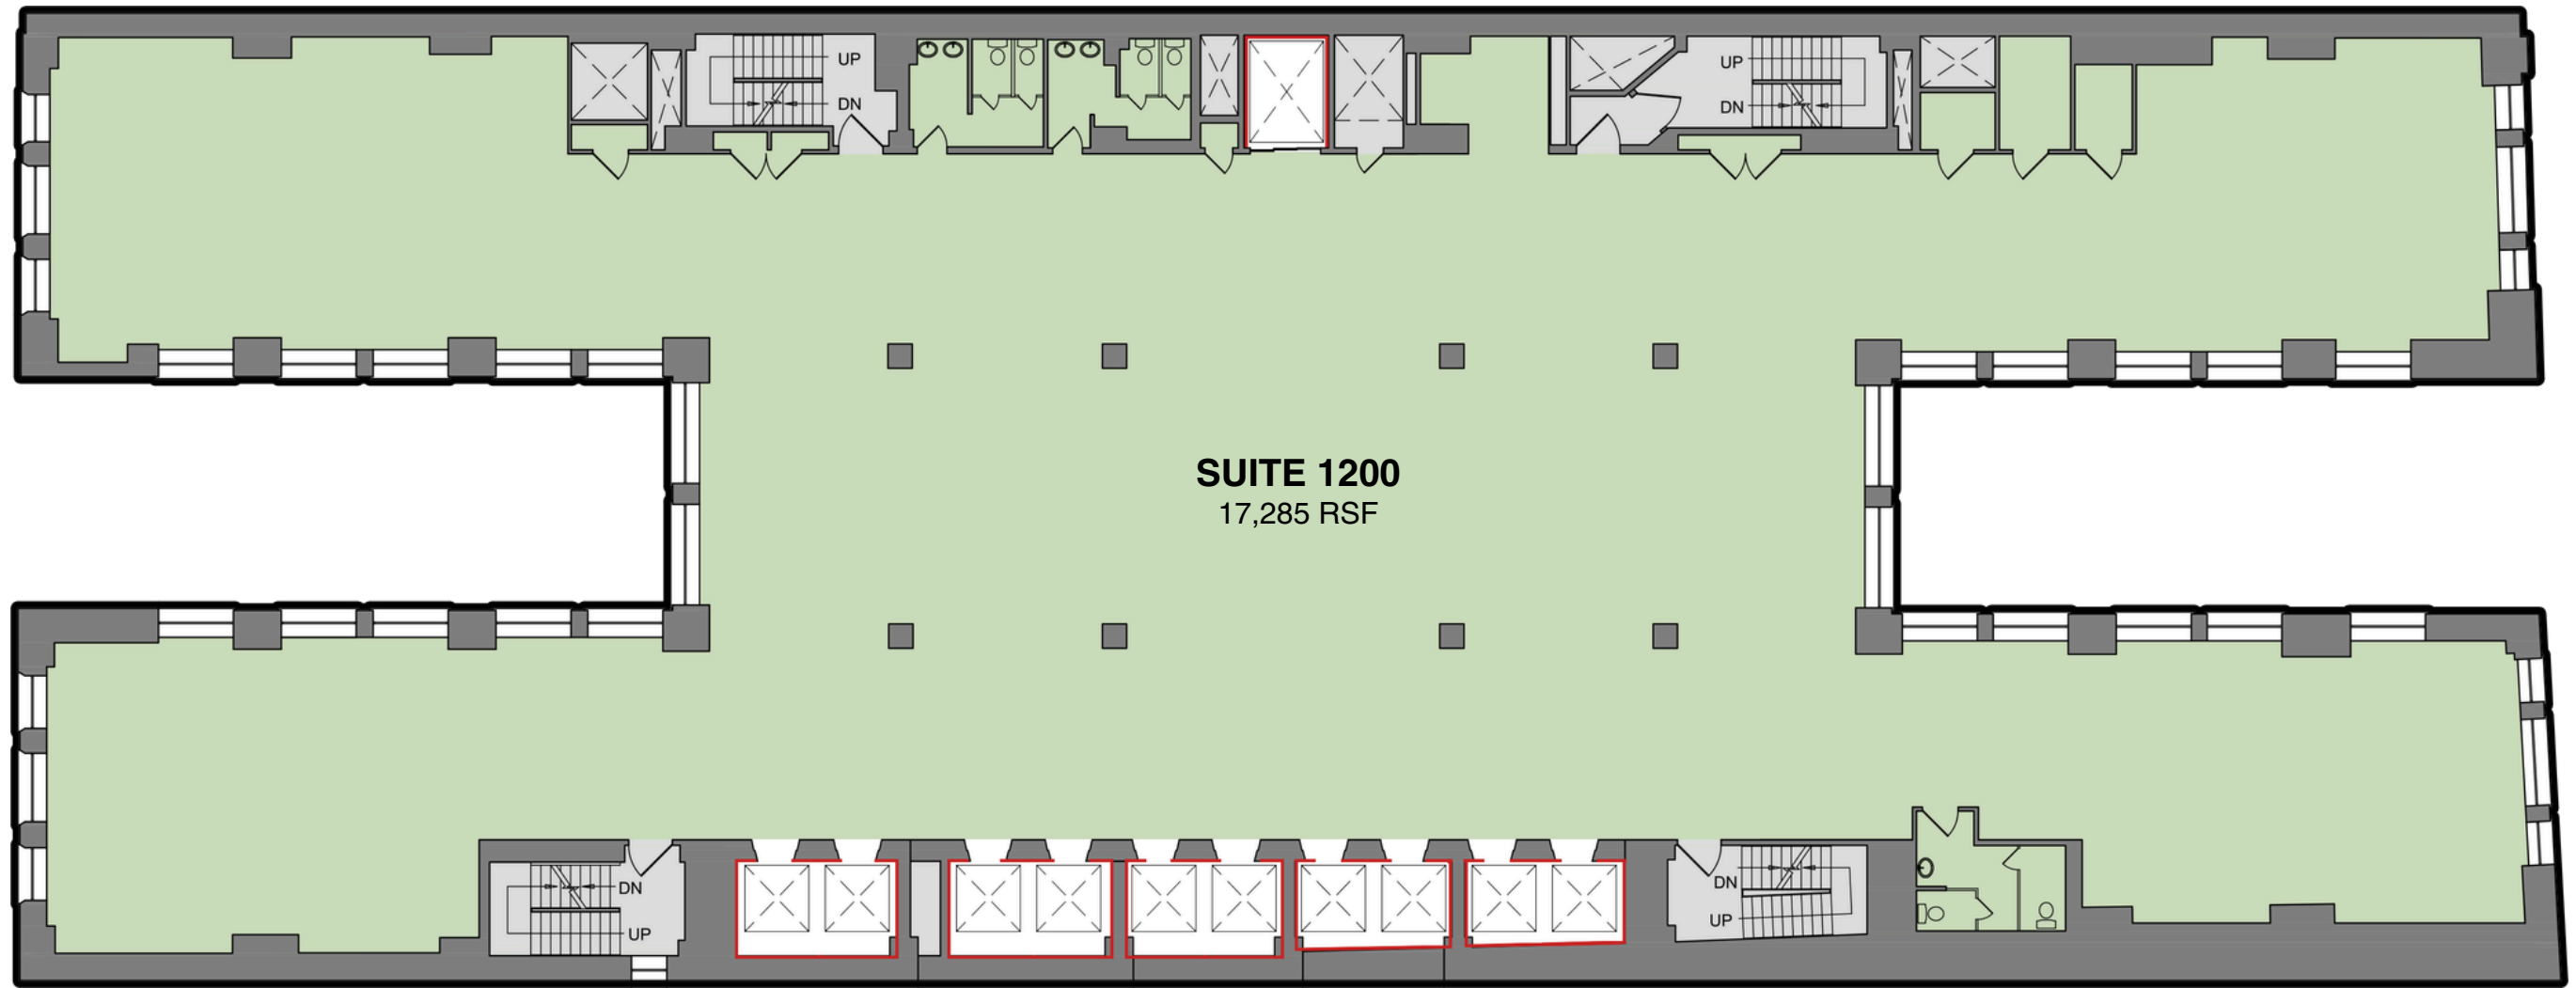

BROADWAY

TRINITY PLACE

 VACANT (17,285 RSF)  
TOTAL RSF: 17,285 RSF

**65 BROADWAY**  
NEW YORK

12TH FLOOR