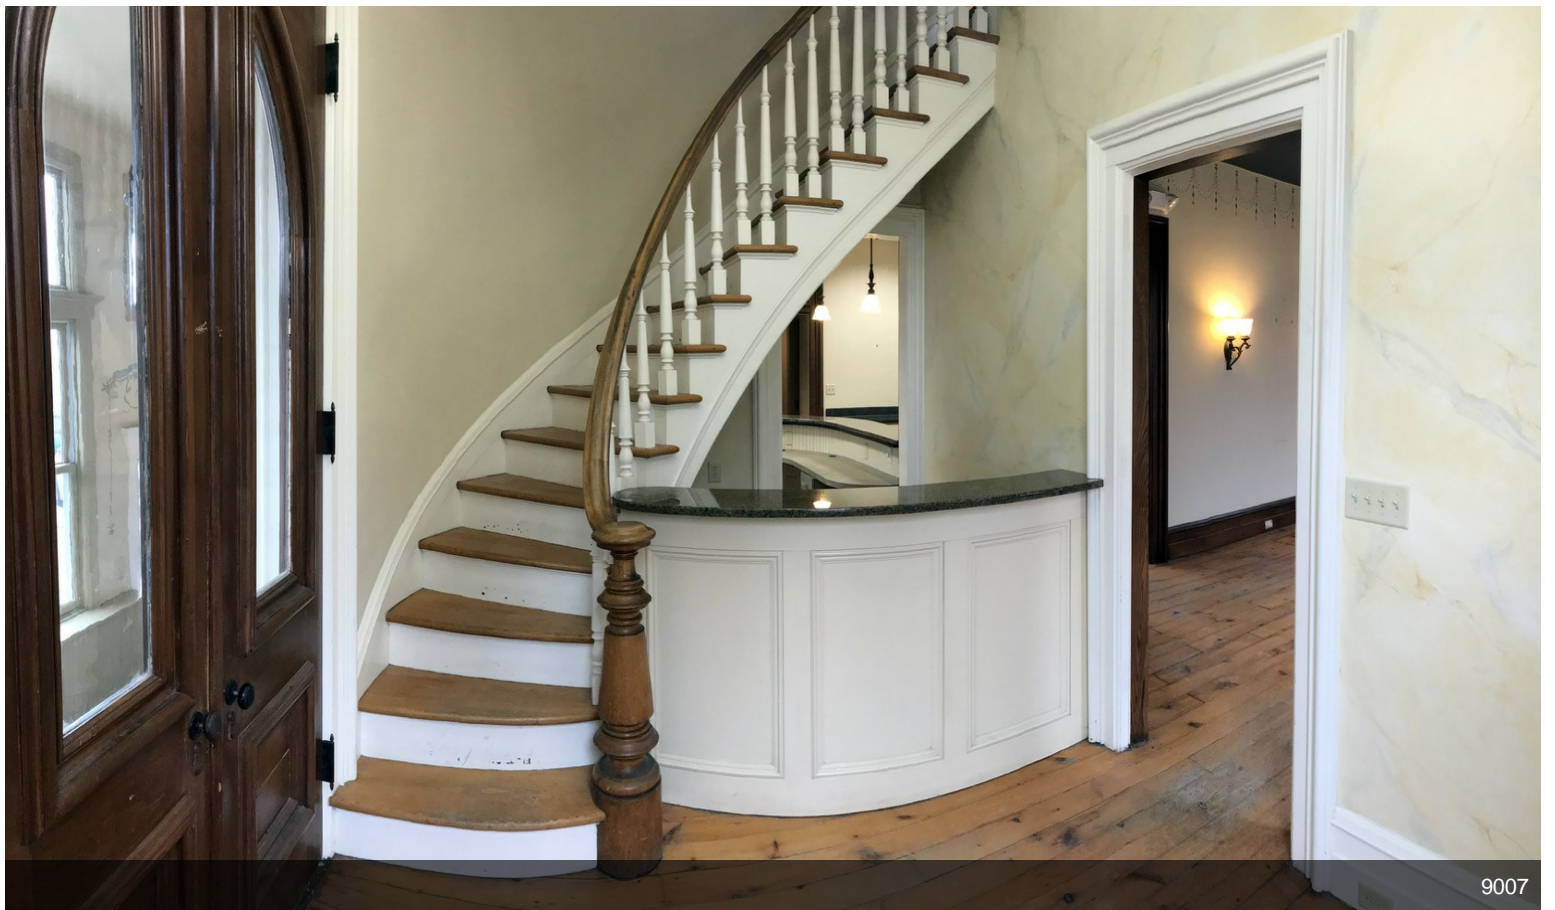

Property Photos

9003

9007