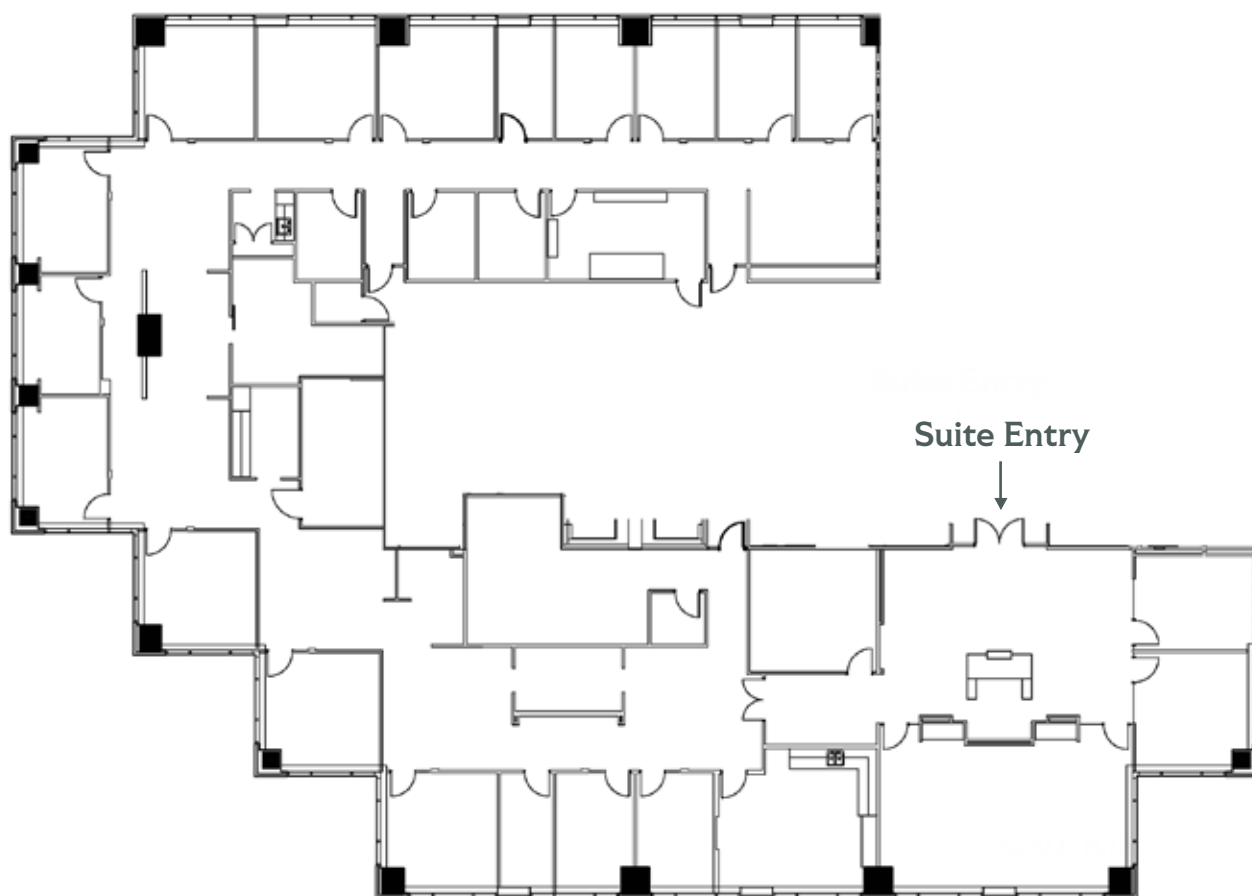

W

SUITE 1200 | 12,298 RSF

SCALE: N.T.S.

LOCATION MAP

For more information, please contact:

Lindsey Tucker, Partner
lindsey.tucker
@partnersrealestate.com

Steve Garza, SIOR, CCIM, Partner
steve.garza
@partnersrealestate.com