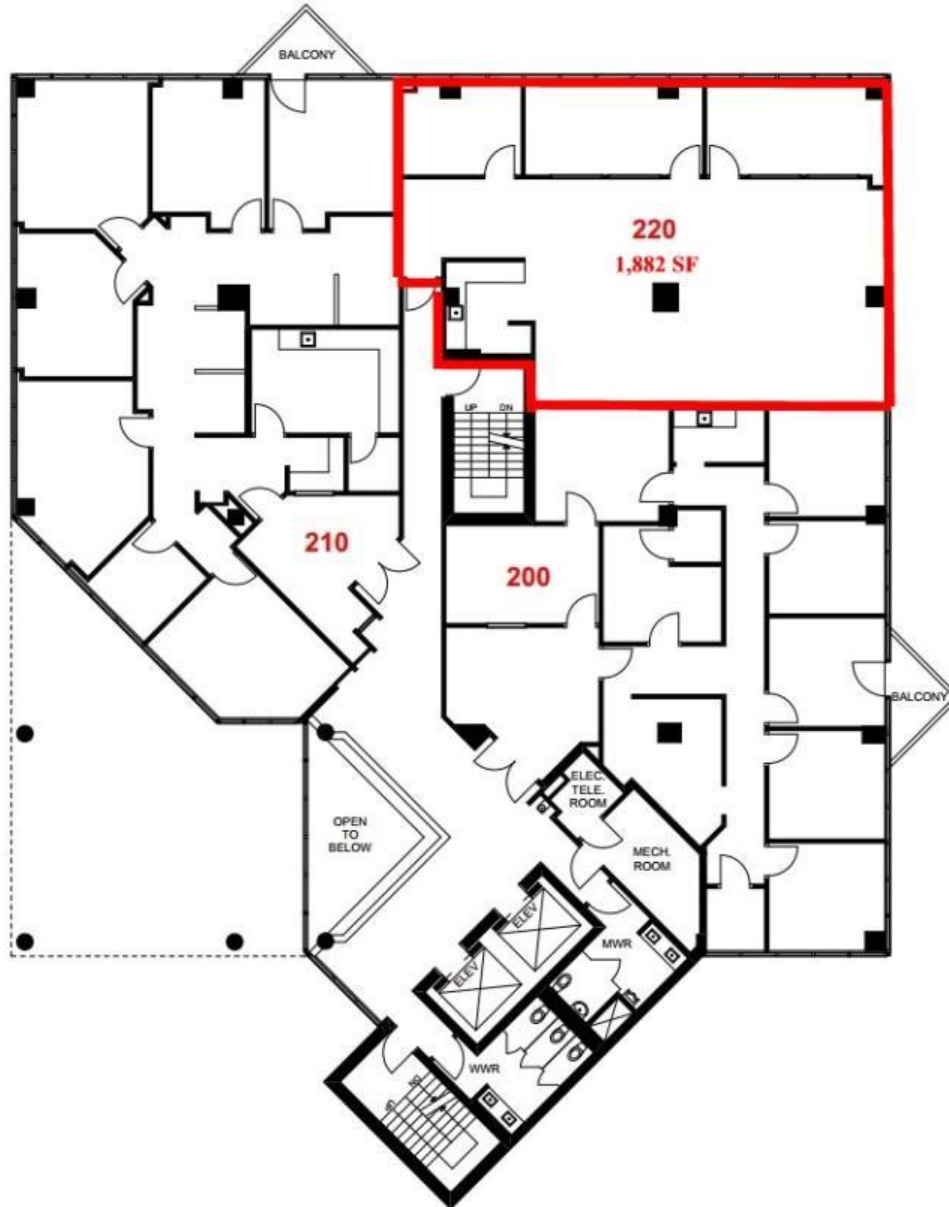

HORIZONS OFFICE CENTER

1401 Forum Way, West Palm Beach, FL 33401

SUITE 220

1,882 SF

CONTACT:

Steve Paige

spaige@reichelrealty.com

(561) 719-0949