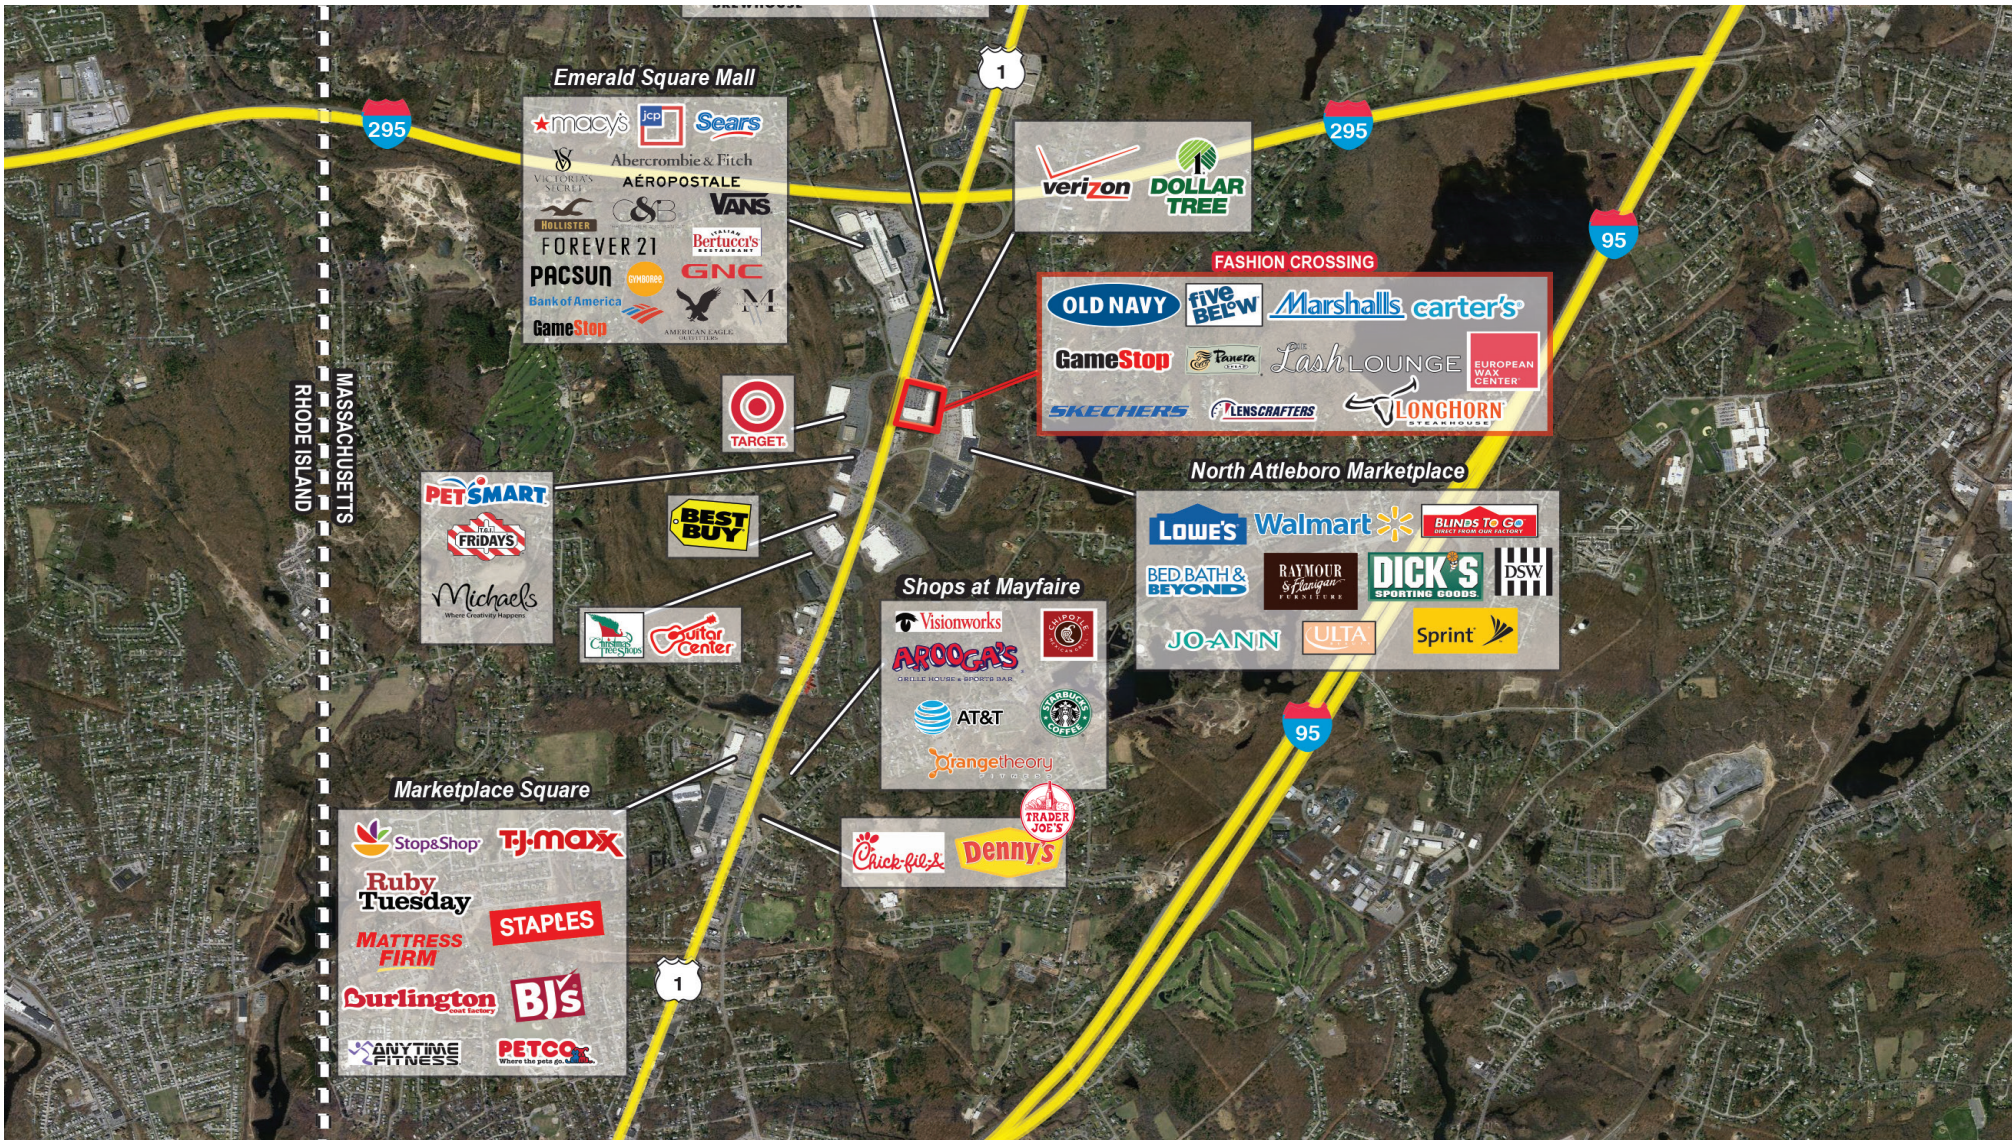

PARAMOUNT REALTY

FASHION CROSSING

1250 So. Washington Street, North Attleboro, MA 02760
BRISTOL COUNTY | GLA: 106,000 SF

JASON FOX jfox@paramountrealty.com
JORDAN KORRIS jkorris@paramountrealty.com

1195 Route 70, Lakewood, NJ 08701
732 -886-1500 | paramountrealty.com